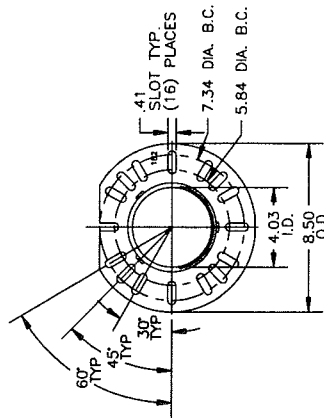

CF ADJUSTABLE MOUNTING PLATES

CF500/CF800
KIT #51311