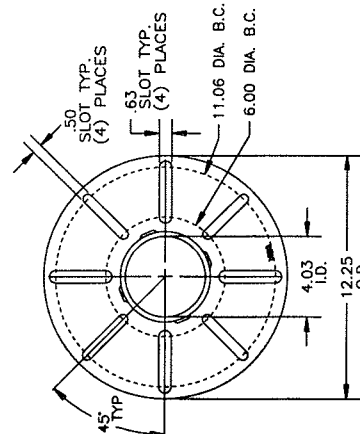

CF LARGE DIAMETER PRESSURE FIRING FLANGE KIT APPLICATIONS

CF500, CF800 KIT 51628	CF1400 KIT 51629	CF2300A, 2500(A), 3500A KIT 51630	CF3500A KIT 51631
BURNHAM CORPORATION	BURNHAM CORPORATION	BURNHAM CORPORATION	BURNHAM CORPORATION
FDO-7,9,10,12,14,15,19 V-903,904,905,906 PF-504 E20	FDO-24,30 V-907,908,909,910 PF-505,506,507 E20,30	FDO-38,45 V-911,912 PF-508 THRU 519 E40,50,60	PF-520,521
CROWN BOILER	CROWN BOILER	CROWN BOILER	
		VH8 THRU 17	
EASTMOND BOILER	EASTMOND BOILER	EASTMOND BOILER	
F-S-T 20	F-S-T 20,32	F-S-T 40,50,60	
NATIONAL COMBUSTION	NATIONAL COMBUSTION	NATIONAL COMBUSTION	
MO-CO 12,16,22,27,35	MO-CO 45,55	MO-CO 75,95,120	
PEERLESS BOILER	PEERLESS BOILER	PEERLESS BOILER	
JO-6FDA THRU JO-10FDA 7FDA 704,705,706	7FDA 707,708,709	7FDA 710 THRU 724	
H.B. SMITH	H.B. SMITH	H.B. SMITH	H.B. SMITH
18-4,5,6,7,8,9,10 19-4,5,6	18-10,11,12 19-7,8,9,10,11 28-4,5	19-12 28-6,7,8,9,10,11,12	28-13,14
WEIL McLAIN	WEIL McLAIN	WEIL McLAIN	WEIL McLAIN
476 THRU 976 378 THRU 678	488R,488,588 778 THRU 1078	688 THRU 1388 1178, 1278	1488

CF ADJUSTABLE MOUNTING PLATES

CF500/CF800
KIT #51311

CF1400
KIT #51312

CF2300A
KIT #51313

CF2300A/CF2500(A)/CF3500A
KIT #51498

CF500/CF800
KIT #51628

CF1400
KIT #51629

CF2300A/CF2500(A)/CF3500A
KIT #51630

CF2300A/CF2500(A)/CF3500A
KIT #51631

FOR USE WITH XR AIR TUBE
COMBINATION ONLY

R.W. BECKETT CORPORATION

P.O. Box 1289, Elyria, Ohio 44036

R.W. BECKETT CANADA, LTD

430 Laird, Unit 3, Guelph, Ontario, N1G 3X7