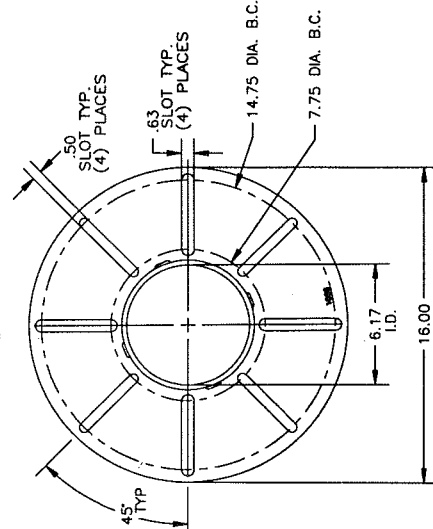

CF LARGE DIAMETER PRESSURE FIRING FLANGE KIT APPLICATIONS

CF500, CF800 KIT 51628	CF1400 KIT 51629	CF2300A, 2500(A), 3500A KIT 51630	CF3500A KIT 51631
BURNHAM CORPORATION	BURNHAM CORPORATION	BURNHAM CORPORATION	BURNHAM CORPORATION
FDO-7,9,10,12,14,15,19 V-903,904,905,906 PF-504 E20	FDO-24,30 V-907,908,909,910 PF-505,506,507 E20,30	FDO-38,45 V-911,912 PF-508 THRU 519 E40,50,60	PF-520,521
CROWN BOILER	CROWN BOILER	CROWN BOILER	
		VH8 THRU 17	
EASTMOND BOILER	EASTMOND BOILER	EASTMOND BOILER	
F-S-T 20	F-S-T 20,32	F-S-T 40,50,60	
NATIONAL COMBUSTION	NATIONAL COMBUSTION	NATIONAL COMBUSTION	
MO-CO 12,16,22,27,35	MO-CO 45,55	MO-CO 75,95,120	
PEERLESS BOILER	PEERLESS BOILER	PEERLESS BOILER	
JO-6FDA THRU JO-10FDA 7FDA 704,705,706	7FDA 707,708,709	7FDA 710 THRU 724	
H.B. SMITH	H.B. SMITH	H.B. SMITH	H.B. SMITH
18-4,5,6,7,8,9,10 19-4,5,6	18-10,11,12 19-7,8,9,10,11 28-4,5	19-12 28-6,7,8,9,10,11,12	28-13,14
WEIL McLAIN	WEIL McLAIN	WEIL McLAIN	WEIL McLAIN
476 THRU 976 378 THRU 678	488R,488,588 778 THRU 1078	688 THRU 1388 1178, 1278	1488

CF ADJUSTABLE MOUNTING PLATES

CF500/CF800
KIT #51311

CF1400
KIT #51312

CF2300A
KIT #51313

CF2300A/CF2500(A)/CF3500A
KIT #51498

CF500/CF800
KIT #51628

CF1400
KIT #51629

CF2300A/CF2500(A)/CF3500A
KIT #51630

CF2300A/CF2500(A)/CF3500A
KIT #51631

FOR USE WITH XR AIR TUBE
COMBINATION ONLY

R.W. BECKETT CORPORATION

P.O. Box 1289, Elyria, Ohio 44036

R.W. BECKETT CANADA, LTD

430 Laird, Unit 3, Guelph, Ontario, N1G 3X7