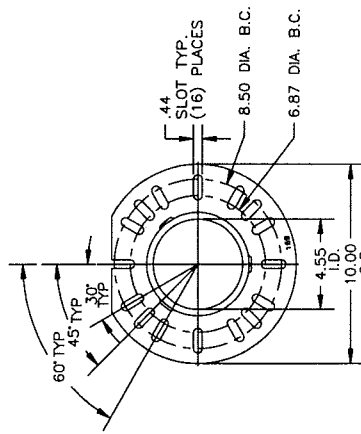

CF1400
KIT #51312