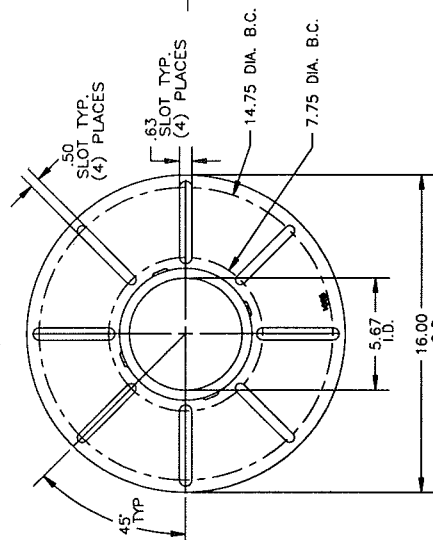

CF LARGE DIAMETER PRESSURE FIRING FLANGE KIT APPLICATIONS

CF500, CF800 KIT 51628	CF1400 KIT 51629	CF2300A, 2500(A), 3500A KIT 51630	CF3500A KIT 51631
BURNHAM CORPORATION	BURNHAM CORPORATION	BURNHAM CORPORATION	BURNHAM CORPORATION
FDO-7,9,10,12,14,15,19 V-903,904,905,906 PF-504 E20	FDO-24,30 V-907,908,909,910 PF-505,506,507 E20,30	FDO-38,45 V-911,912 PF-508 THRU 519 E40,50,60	PF-520,521
CROWN BOILER	CROWN BOILER	CROWN BOILER	
		VH8 THRU 17	
EASTMOND BOILER	EASTMOND BOILER	EASTMOND BOILER	
F-S-T 20	F-S-T 20,32	F-S-T 40,50,60	
NATIONAL COMBUSTION	NATIONAL COMBUSTION	NATIONAL COMBUSTION	
MO-CO 12,16,22,27,35	MO-CO 45,55	MO-CO 75,95,120	
PEERLESS BOILER	PEERLESS BOILER	PEERLESS BOILER	
JO-6FDA THRU JO-10FDA 7FDA 704,705,706	7FDA 707,708,709	7FDA 710 THRU 724	
H.B. SMITH	H.B. SMITH	H.B. SMITH	H.B. SMITH
18-4,5,6,7,8,9,10 19-4,5,6	18-10,11,12 19-7,8,9,10,11 28-4,5	19-12 28-6,7,8,9,10,11,12	28-13,14
WEIL McLAIN	WEIL McLAIN	WEIL McLAIN	WEIL McLAIN
476 THRU 976 378 THRU 678	488R,488,588 778 THRU 1078	688 THRU 1388 1178, 1278	1488

CF ADJUSTABLE MOUNTING PLATES

CF500/CF800
KIT #51311

CF1400
KIT #51312

CF2300A
KIT #51313

CF2300A/CF2500(A)/CF3500A
KIT #51498

CF500/CF800
KIT #51628

CF1400
KIT #51629

CF2300A/CF2500(A)/CF3500A
KIT #51630

CF2300A/CF2500(A)/CF3500A
KIT #51631

FOR USE WITH XR AIR TUBE
COMBINATION ONLY

R.W. BECKETT CORPORATION

P.O. Box 1289, Elyria, Ohio 44036

R.W. BECKETT CANADA, LTD

430 Laird, Unit 3, Guelph, Ontario, N1G 3X7