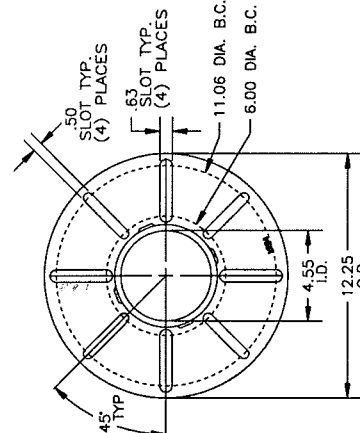

CF LARGE DIAMETER PRESSURE FIRING FLANGE KIT APPLICATIONS

CF500, CF800 KIT 51628	CF1400 KIT 51629	CF2300A, 2500(A), 3500A KIT 51630	CF3500A KIT 51631
BURNHAM CORPORATION	BURNHAM CORPORATION	BURNHAM CORPORATION	BURNHAM CORPORATION
FDO-7,9,10,12,14,15,19 V-903,904,905,906 PF-504 E20	FDO-24,30 V-907,908,909,910 PF-505,506,507 E20,30	FDO-38,45 V-911,912 PF-508 THRU 519 E40,50,60	PF-520,521
CROWN BOILER	CROWN BOILER	CROWN BOILER	
		VH8 THRU 17	
EASTMOND BOILER	EASTMOND BOILER	EASTMOND BOILER	
F-S-T 20	F-S-T 20,32	F-S-T 40,50,60	
NATIONAL COMBUSTION	NATIONAL COMBUSTION	NATIONAL COMBUSTION	
MO-CO 12,16,22,27,35	MO-CO 45,55	MO-CO 75,95,120	
PEERLESS BOILER	PEERLESS BOILER	PEERLESS BOILER	
JO-6FDA THRU JO-10FDA 7FDA 704,705,706	7FDA 707,708,709	7FDA 710 THRU 724	
H.B. SMITH	H.B. SMITH	H.B. SMITH	H.B. SMITH
18-4,5,6,7,8,9,10 19-4,5,6	18-10,11,12 19-7,8,9,10,11 28-4,5	19-12 28-6,7,8,9,10,11,12	28-13,14
WEIL McLAIN	WEIL McLAIN	WEIL McLAIN	WEIL McLAIN
476 THRU 976 378 THRU 678	488R,488,588 778 THRU 1078	688 THRU 1388 1178, 1278	1488

CF ADJUSTABLE MOUNTING PLATES

CF500/CF800
KIT #51311

CF1400
KIT #51312

CF2300A
KIT #51313

CF2300A/CF2500(A)/CF3500A
KIT #51498

CF500/CF800
KIT #51628

CF1400
KIT #51629

CF2300A/CF2500(A)/CF3500A
KIT #51630

CF2300A/CF2500(A)/CF3500A
KIT #51631

FOR USE WITH XR AIR TUBE
COMBINATION ONLY

R.W. BECKETT CORPORATION

P.O. Box 1289, Elyria, Ohio 44036

R.W. BECKETT CANADA, LTD

430 Laird, Unit 3, Guelph, Ontario, N1G 3X7