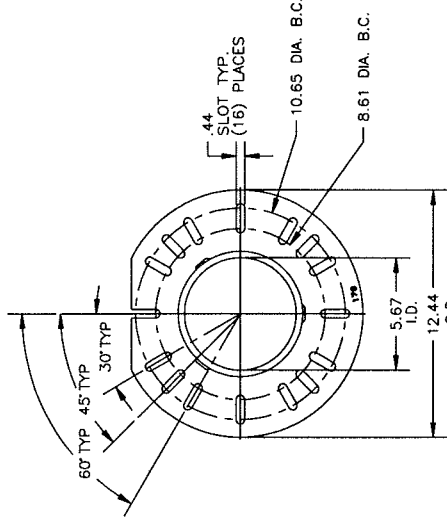

CF2300A
KIT #51313