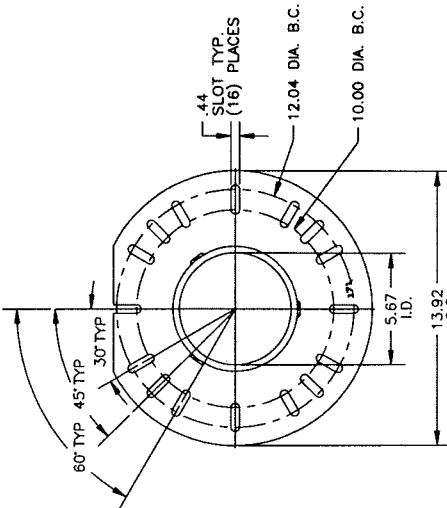

CF LARGE DIAMETER PRESSURE FIRING FLANGE KIT APPLICATIONS

CF500, CF800 KIT 51628	CF1400 KIT 51629	CF2300A, 2500(A), 3500A KIT 51630	CF3500A KIT 51631
BURNHAM CORPORATION	BURNHAM CORPORATION	BURNHAM CORPORATION	BURNHAM CORPORATION
FDO-7,9,10,12,14,15,19 V-903,904,905,906 PF-504 E20	FDO-24,30 V-907,908,909,910 PF-505,506,507 E20,30	FDO-38,45 V-911,912 PF-508 THRU 519 E40,50,60	PF-520,521
CROWN BOILER	CROWN BOILER	CROWN BOILER	
		VH8 THRU 17	
EASTMOND BOILER	EASTMOND BOILER	EASTMOND BOILER	
F-S-T 20	F-S-T 20,32	F-S-T 40,50,60	
NATIONAL COMBUSTION	NATIONAL COMBUSTION	NATIONAL COMBUSTION	
MO-CO 12,16,22,27,35	MO-CO 45,55	MO-CO 75,95,120	
PEERLESS BOILER	PEERLESS BOILER	PEERLESS BOILER	
JO-6FDA THRU JO-10FDA 7FDA 704,705,706	7FDA 707,708,709	7FDA 710 THRU 724	
H.B. SMITH	H.B. SMITH	H.B. SMITH	H.B. SMITH
18-4,5,6,7,8,9,10 19-4,5,6	18-10,11,12 19-7,8,9,10,11 28-4,5	19-12 28-6,7,8,9,10,11,12	28-13,14
WEIL McLAIN	WEIL McLAIN	WEIL McLAIN	WEIL McLAIN
476 THRU 976 378 THRU 678	488R,488,588 778 THRU 1078	688 THRU 1388 1178, 1278	1488

CF ADJUSTABLE MOUNTING PLATES

CF500/CF800
KIT #51311

CF1400
KIT #51312

CF2300A
KIT #51313

CF2300A/CF2500(A)/CF3500A
KIT #51498

CF500/CF800
KIT #51628

CF1400
KIT #51629

CF2300A/CF2500(A)/CF3500A
KIT #51630

CF2300A/CF2500(A)/CF3500A
KIT #51631

FOR USE WITH XR AIR TUBE
COMBINATION ONLY

R.W. BECKETT CORPORATION

P.O. Box 1289, Elyria, Ohio 44036

R.W. BECKETT CANADA, LTD

430 Laird, Unit 3, Guelph, Ontario, N1G 3X7