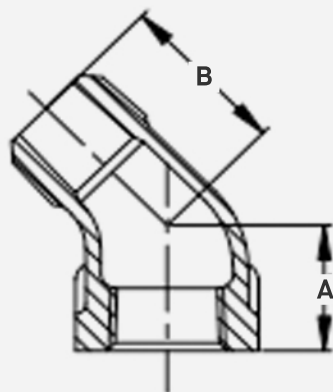

# Brass 45° Street Elbow

(Lead Free)

## FEATURES

- **Lead Free Brass Construction** - Made from certified lead-free brass for safe and effective use in hydronics and potable water systems.
- **Connection Type** - Threaded
- **Thread Type** - Male x Female

SKU	Size	A	B
BRS45E018	1/8"	0.43"	0.79"
BRS45E025	1/4"	0.55"	0.87"
BRS45E038	3/8"	0.63"	0.91"
BRS45E050	1/2"	0.79"	1.06"
BRS45E075	3/4"	0.91"	1.22"
BRS45E100	1"	1.06"	1.42"
BRS45E125	1-1/4"	1.22"	1.65"
BRS45E150	1-1/2"	1.30"	1.81"
BRS45E200	2"	1.46"	2.13"