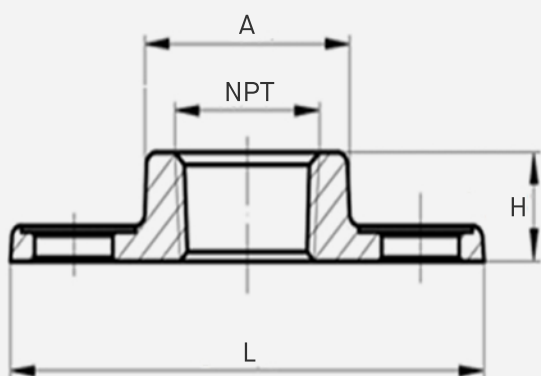

Brass Companion Flange

Lead Free

FEATURES

- Connection Type: Threaded
- Thread Type: Female (FNPT)
- Material: Brass
- 150 PSI

SKU	L	H	A	NPT
BRCF200	5.94"	1"	3.07"	2-11.5 NPT
BRCF300	7.48"	1.19"	4.33"	3-8 NPT