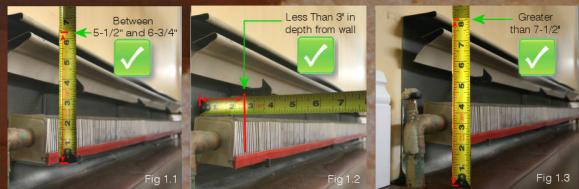

"Wow, where'd you get those new baseboard heaters?"

Transforming ugly baseboard heaters since 2007.

BB001
PREMIUM

The Original Slip-On Perforated Steel Baseboard Heater Cover.

Panel Lengths

2', 3', 4', 5', 6', 7'

Accessories

Retrofitting Guide

Technical

- Material:** 22 gauge (panels) & 18 gauge (endcaps) galvanized steel.
- Source:** United States & Canada.
- Coating:** Epoxy-based powder coat semi-gloss white.
- Retrofit:** Universal one-size-fits-most slip-on.
- NAFTA:** Fully compliant.