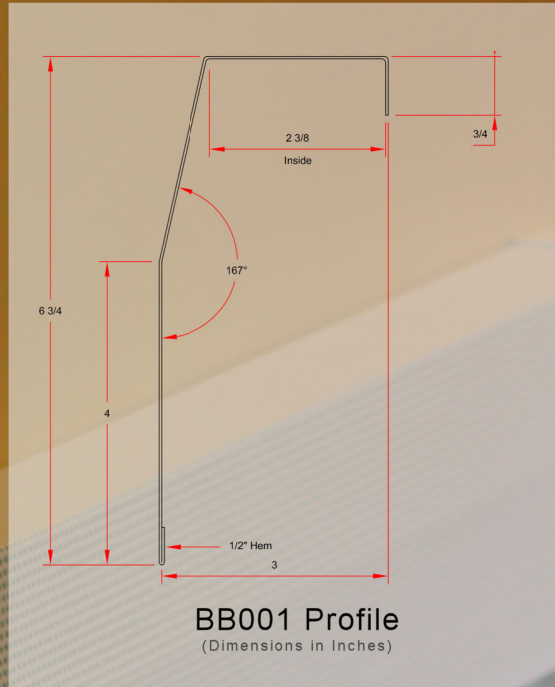

"Wow, where'd you get those new baseboard heaters?"

Transforming ugly baseboard heaters since 2007.

BB001
PREMIUM

The Original Slip-On Perforated Steel Baseboard Heater Cover.

Panel Lengths

2', 3', 4', 5', 6', 7'

Accessories

Retrofitting Guide

Technical

- Material:** 22 gauge (panels) & 18 gauge (endcaps) galvanized steel.
- Source:** United States & Canada.
- Coating:** Epoxy-based powder coat semi-gloss white.
- Retrofit:** Universal one-size-fits-most slip-on.
- NAFTA:** Fully compliant.