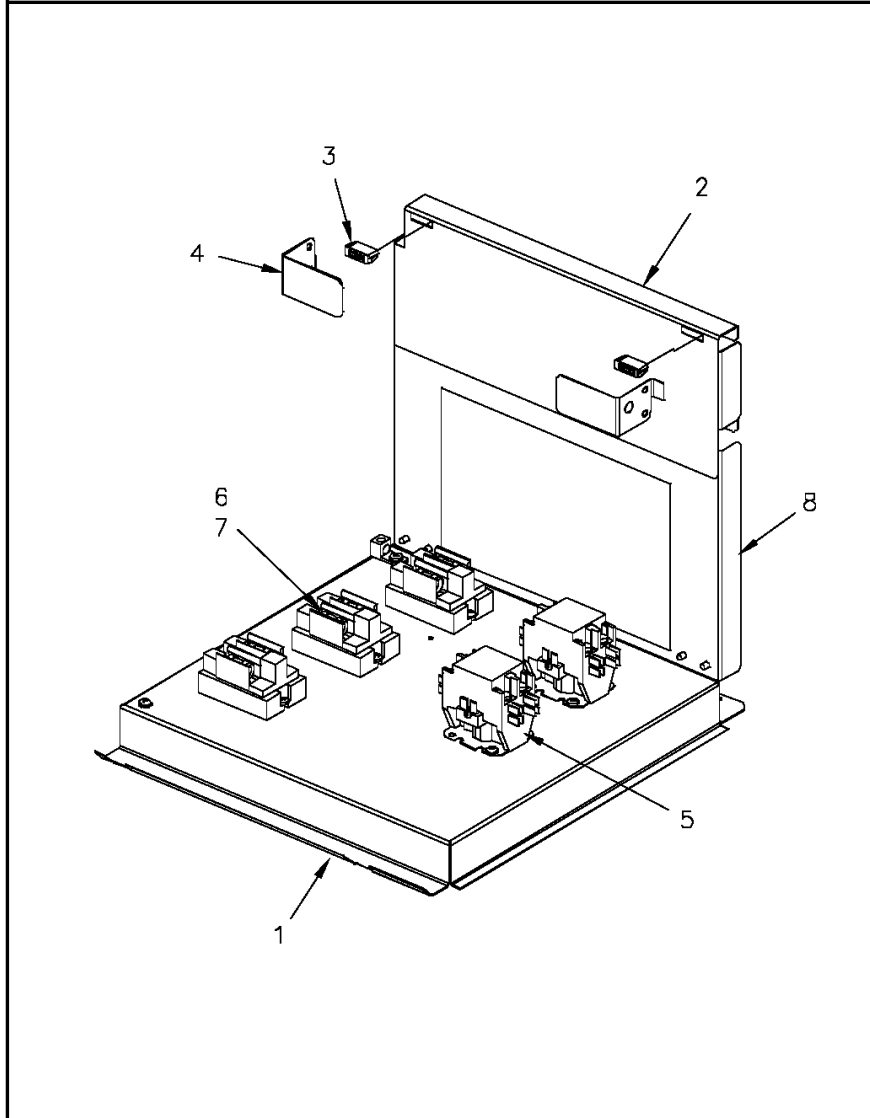

Electric Heater Panel

75008521

REV
A

Typical illustration. Unit may not appear exactly as shown.

Part No.	Reference No.	Quantity	Description
75008521_HTRUP118_268091~P	*		HTRUP118 PARTS LIST

Electric Heater Panel

75008521

REV
A

Typical illustration. Unit may not appear exactly as shown.

Part No.	Reference No.	Quantity	Description
HNG00051	*	2	HINGE; 1.42 X 1.50 LG
HTR03532	*	1	HEATER; ELEMENT ASSEMBLY, 6 KW, 480V, 3 PHASE
HTR09219	*	1	HEATER; ELECTRIC, 6 KW, 480/60/3 (BAYHTRR406BA)
PLU00325	*	1	PLUG; CONNECTOR, POLARIZED, 9 PIN MALE, NYLON, NATURAL COLOR
PNL11950	1	1	PANEL; MOUNTING, ELECTRICAL COMPONENTS, 13.42 X 13.17
PNL22462	2	1	PANEL; ACCESS, ELECTRIC HEAT, UPPER, 13.32 X 5.43
CAT00043	3	2	CATCH; MAGNETIC SNAP-IN
BRK03601	4	2	BRACKET; DOOR STOP, ELECTRIC HEAT
CTR01870	5	1	CONTACTOR; 3 POLE, 30 FLA, W/O LUGS, 50/60 HZ, 24V COIL
TER00160	7	1	TERMINAL; BLOCK, 3 POLE, 175A, 600V, PRESSURE LUGS
PNL22461	8	1	PANEL; ACCESS, ELECTRIC HEAT, LOWER, 13.32 X 8.34