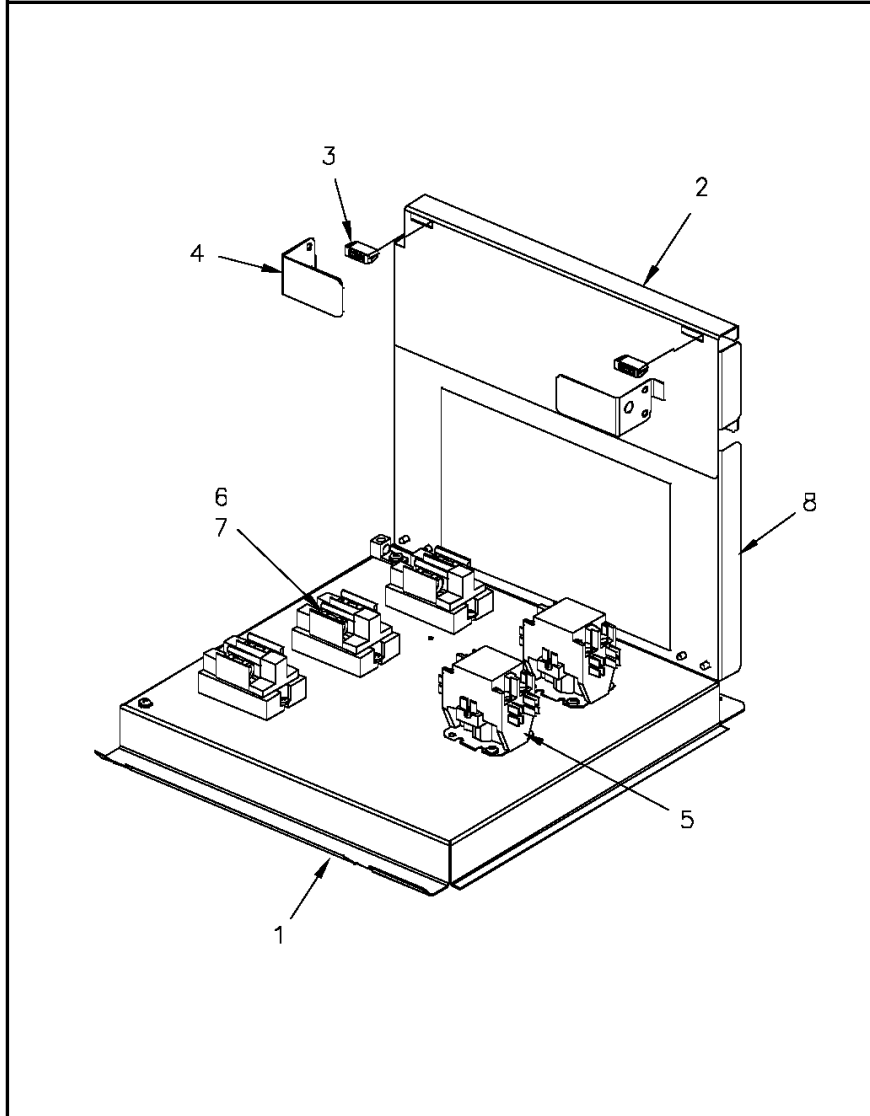

Electric Heater Panel

75008521

REV
A

Typical illustration. Unit may not appear exactly as shown.

Part No.	Reference No.	Quantity	Description
75008521_HTRUP118_268091~P	*		HTRUP118 PARTS LIST

Electric Heater Panel

75008521

REV
A

Typical illustration. Unit may not appear exactly as shown.

Part No.	Reference No.	Quantity	Description
HNG00051	*	2	HINGE; 1.42 X 1.50 LG
HTR03532	*	1	HEATER; ELEMENT ASSEMBLY, 6 KW, 480V, 3 PHASE
HTR09219	*	1	HEATER; ELECTRIC, 6 KW, 480/60/3 (BAYHTRR406BA)
PLU00325	*	1	PLUG; CONNECTOR, POLARIZED, 9 PIN MALE, NYLON, NATURAL COLOR
PNL11950	1	1	PANEL; MOUNTING, ELECTRICAL COMPONENTS, 13.42 X 13.17
PNL22462	2	1	PANEL; ACCESS, ELECTRIC HEAT, UPPER, 13.32 X 5.43
CAT00043	3	2	CATCH; MAGNETIC SNAP-IN
BRK03601	4	2	BRACKET; DOOR STOP, ELECTRIC HEAT
CTR01870	5	1	CONTACTOR; 3 POLE, 30 FLA, W/O LUGS, 50/60 HZ, 24V COIL
TER00160	7	1	TERMINAL; BLOCK, 3 POLE, 175A, 600V, PRESSURE LUGS
PNL22461	8	1	PANEL; ACCESS, ELECTRIC HEAT, LOWER, 13.32 X 8.34