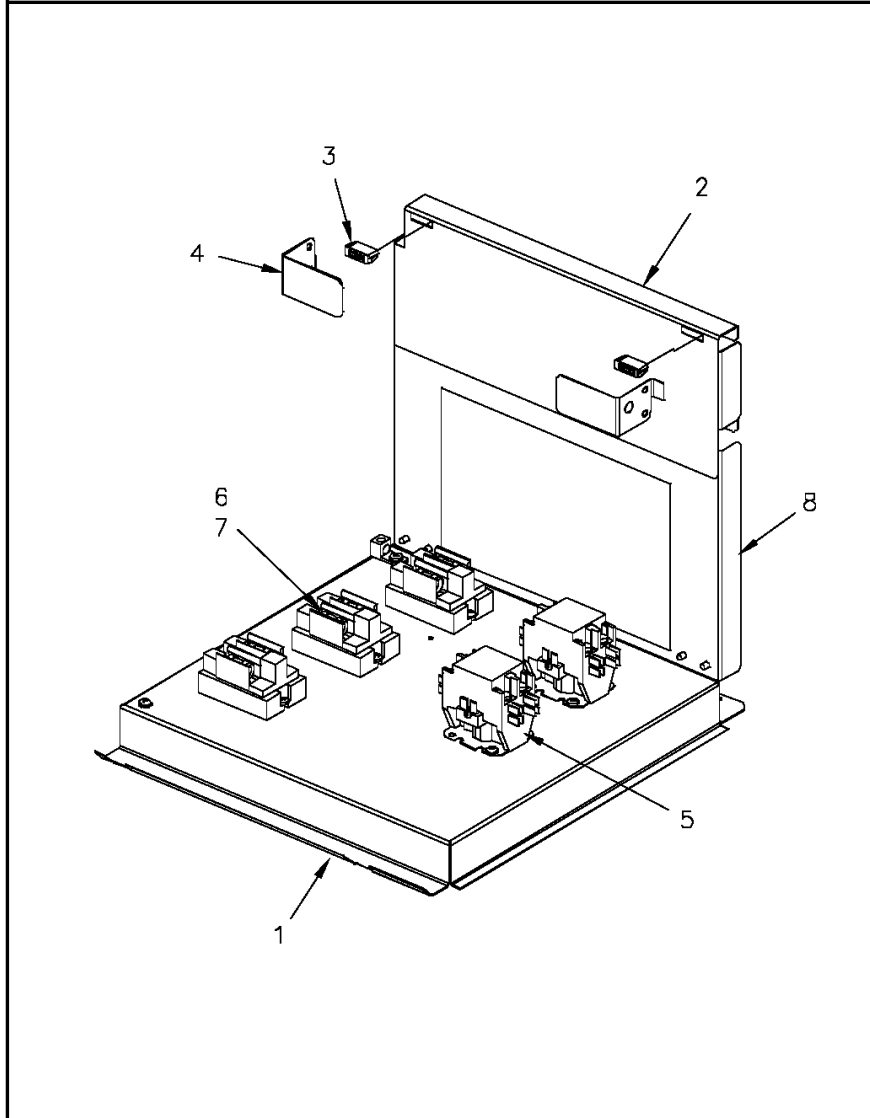

Electric Heater Panel

75008521

REV  
A

Typical illustration. Unit may not appear exactly as shown.

Part No.	Reference No.	Quantity	Description
75008521_HTRUP118_268091~P	*		HTRUP118 PARTS LIST

Electric Heater Panel

75008521

REV  
A

Typical illustration. Unit may not appear exactly as shown.

Part No.	Reference No.	Quantity	Description
HNG00051	*	2	HINGE; 1.42 X 1.50 LG
HTR03532	*	1	HEATER; ELEMENT ASSEMBLY, 6 KW, 480V, 3 PHASE
HTR09219	*	1	HEATER; ELECTRIC, 6 KW, 480/60/3 (BAYHTRR406BA)
PLU00325	*	1	PLUG; CONNECTOR, POLARIZED, 9 PIN MALE, NYLON, NATURAL COLOR
PNL11950	1	1	PANEL; MOUNTING, ELECTRICAL COMPONENTS, 13.42 X 13.17
PNL22462	2	1	PANEL; ACCESS, ELECTRIC HEAT, UPPER, 13.32 X 5.43
CAT00043	3	2	CATCH; MAGNETIC SNAP-IN
BRK03601	4	2	BRACKET; DOOR STOP, ELECTRIC HEAT
CTR01870	5	1	CONTACTOR; 3 POLE, 30 FLA, W/O LUGS, 50/60 HZ, 24V COIL
TER00160	7	1	TERMINAL; BLOCK, 3 POLE, 175A, 600V, PRESSURE LUGS
PNL22461	8	1	PANEL; ACCESS, ELECTRIC HEAT, LOWER, 13.32 X 8.34