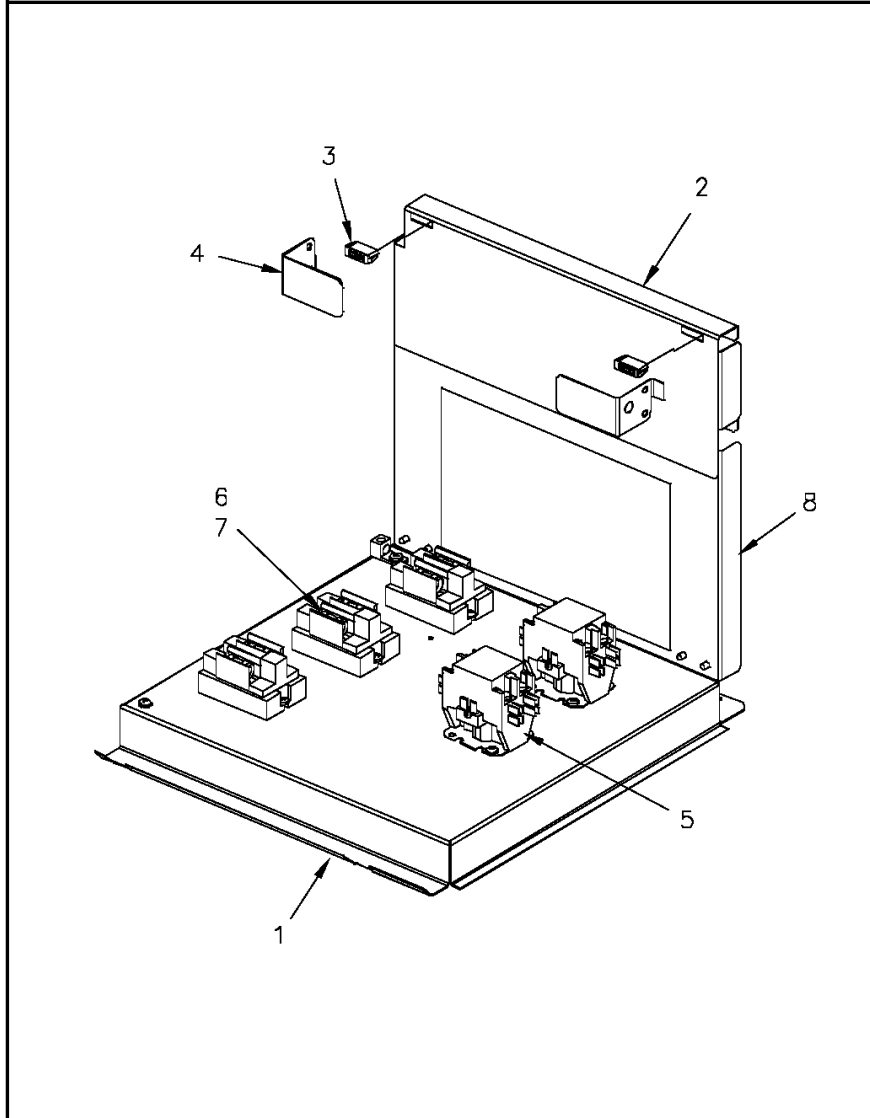

Electric Heater Panel

75008521

REV
A

Typical illustration. Unit may not appear exactly as shown.

Part No.	Reference No.	Quantity	Description
75008521_HTRUP118_352024~P	*		HTRUP118 PARTS LIST

Electric Heater Panel

75008521

REV
A

Typical illustration. Unit may not appear exactly as shown.

Part No.	Reference No.	Quantity	Description
HNG00051	*	2	HINGE; 1.42 X 1.50 LG
HTR03530	*	2	HEATER; ELEMENT ASSEMBLY, 8.7 KW, 240V, 3 PHASE
HTR09217	*	1	HEATER; ELECTRIC, 17.4 KW, 240/60/3 (BAYHTRR318BA)
PLU00325	*	1	PLUG; CONNECTOR, POLARIZED, 9 PIN MALE, NYLON, NATURAL COLOR
PNL11950	1	1	PANEL; MOUNTING, ELECTRICAL COMPONENTS, 13.42 X 13.17
PNL22462	2	1	PANEL; ACCESS, ELECTRIC HEAT, UPPER, 13.32 X 5.43
CAT00043	3	2	CATCH; MAGNETIC SNAP-IN
BRK03601	4	2	BRACKET; DOOR STOP, ELECTRIC HEAT
CTR01870	5	2	CONTACTOR; 3 POLE, 30 FLA, W/O LUGS, 50/60 HZ, 24V COIL
FUS00690	6	6	FUSE; FAST ACTING, 300VAC, JJN-60, 60 AMP
FUS01764	7	3	FUSE; FUSEBLOCK ASSEMBLY, 2 POLE, 60 AMP, 300V, CLASS T
PNL22461	8	1	PANEL; ACCESS, ELECTRIC HEAT, LOWER, 13.32 X 8.34