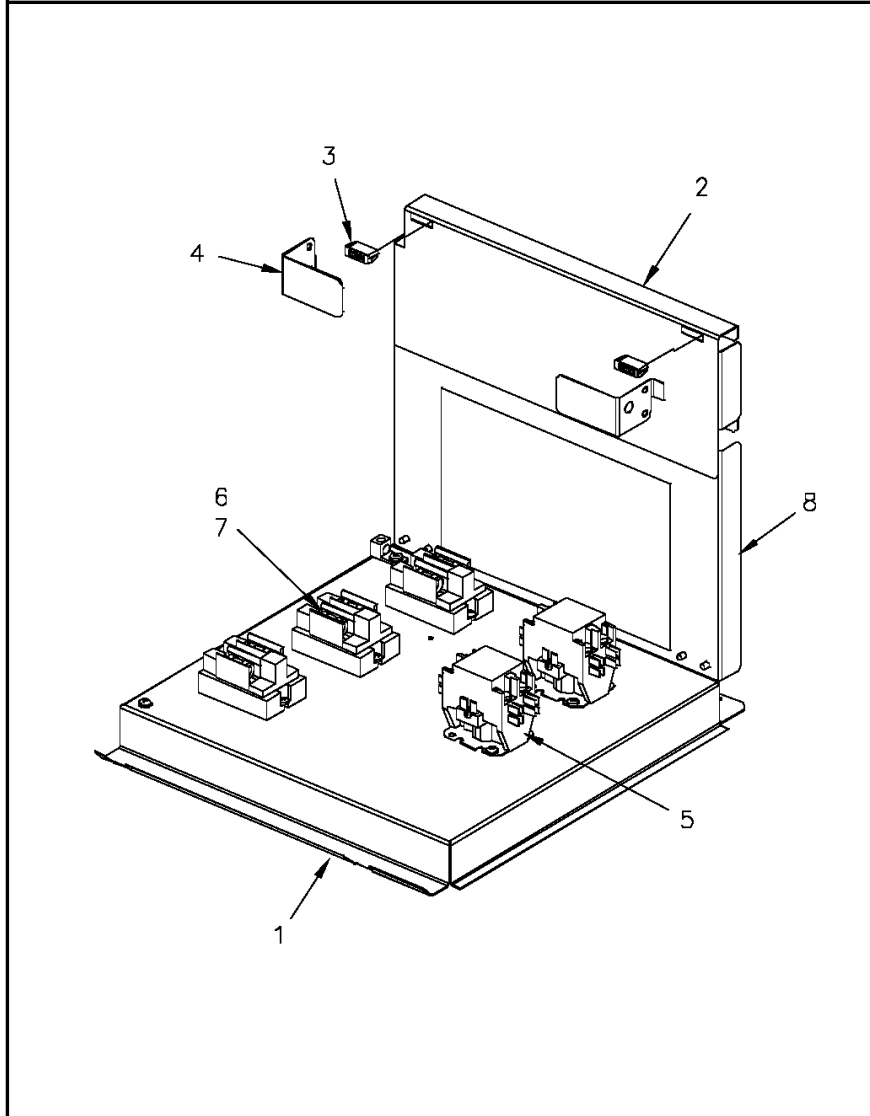

Electric Heater Panel

75008521

REV  
A

Typical illustration. Unit may not appear exactly as shown.

Part No.	Reference No.	Quantity	Description
75008521_HTRUP118_352024~P	*		HTRUP118 PARTS LIST

Electric Heater Panel

75008521

REV  
A

Typical illustration. Unit may not appear exactly as shown.

Part No.	Reference No.	Quantity	Description
HNG00051	*	2	HINGE; 1.42 X 1.50 LG
HTR03530	*	2	HEATER; ELEMENT ASSEMBLY, 8.7 KW, 240V, 3 PHASE
HTR09217	*	1	HEATER; ELECTRIC, 17.4 KW, 240/60/3 (BAYHTRR318BA)
PLU00325	*	1	PLUG; CONNECTOR, POLARIZED, 9 PIN MALE, NYLON, NATURAL COLOR
PNL11950	1	1	PANEL; MOUNTING, ELECTRICAL COMPONENTS, 13.42 X 13.17
PNL22462	2	1	PANEL; ACCESS, ELECTRIC HEAT, UPPER, 13.32 X 5.43
CAT00043	3	2	CATCH; MAGNETIC SNAP-IN
BRK03601	4	2	BRACKET; DOOR STOP, ELECTRIC HEAT
CTR01870	5	2	CONTACTOR; 3 POLE, 30 FLA, W/O LUGS, 50/60 HZ, 24V COIL
FUS00690	6	6	FUSE; FAST ACTING, 300VAC, JJN-60, 60 AMP
FUS01764	7	3	FUSE; FUSEBLOCK ASSEMBLY, 2 POLE, 60 AMP, 300V, CLASS T
PNL22461	8	1	PANEL; ACCESS, ELECTRIC HEAT, LOWER, 13.32 X 8.34