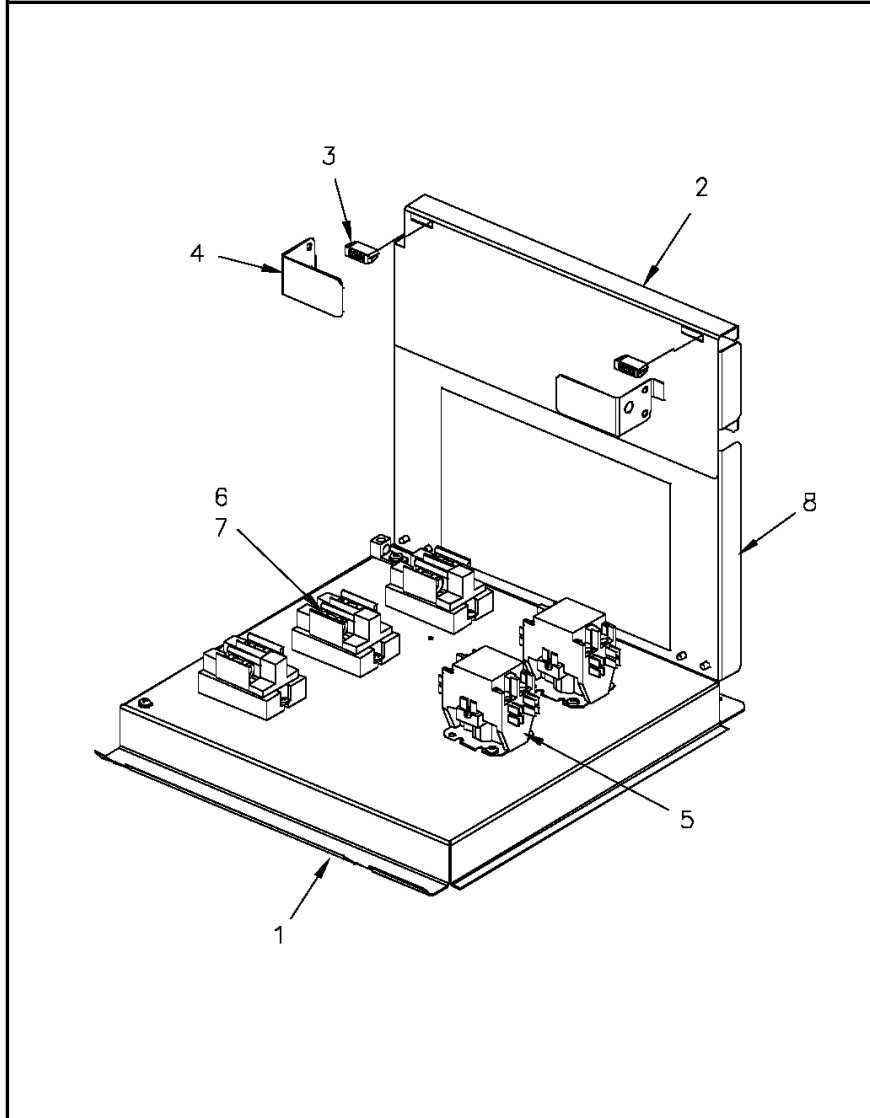

Electric Heater Panel

75008521

REV  
A

Typical illustration. Unit may not appear exactly as shown.

Part No.	Reference No.	Quantity	Description
75008521_HTRUP118_352024~P	*		HTRUP118 PARTS LIST

Electric Heater Panel

75008521

REV  
A

Typical illustration. Unit may not appear exactly as shown.

Part No.	Reference No.	Quantity	Description
HNG00051	*	2	HINGE; 1.42 X 1.50 LG
HTR03530	*	2	HEATER; ELEMENT ASSEMBLY, 8.7 KW, 240V, 3 PHASE
HTR09217	*	1	HEATER; ELECTRIC, 17.4 KW, 240/60/3 (BAYHTRR318BA)
PLU00325	*	1	PLUG; CONNECTOR, POLARIZED, 9 PIN MALE, NYLON, NATURAL COLOR
PNL11950	1	1	PANEL; MOUNTING, ELECTRICAL COMPONENTS, 13.42 X 13.17
PNL22462	2	1	PANEL; ACCESS, ELECTRIC HEAT, UPPER, 13.32 X 5.43
CAT00043	3	2	CATCH; MAGNETIC SNAP-IN
BRK03601	4	2	BRACKET; DOOR STOP, ELECTRIC HEAT
CTR01870	5	2	CONTACTOR; 3 POLE, 30 FLA, W/O LUGS, 50/60 HZ, 24V COIL
FUS00690	6	6	FUSE; FAST ACTING, 300VAC, JJN-60, 60 AMP
FUS01764	7	3	FUSE; FUSEBLOCK ASSEMBLY, 2 POLE, 60 AMP, 300V, CLASS T
PNL22461	8	1	PANEL; ACCESS, ELECTRIC HEAT, LOWER, 13.32 X 8.34