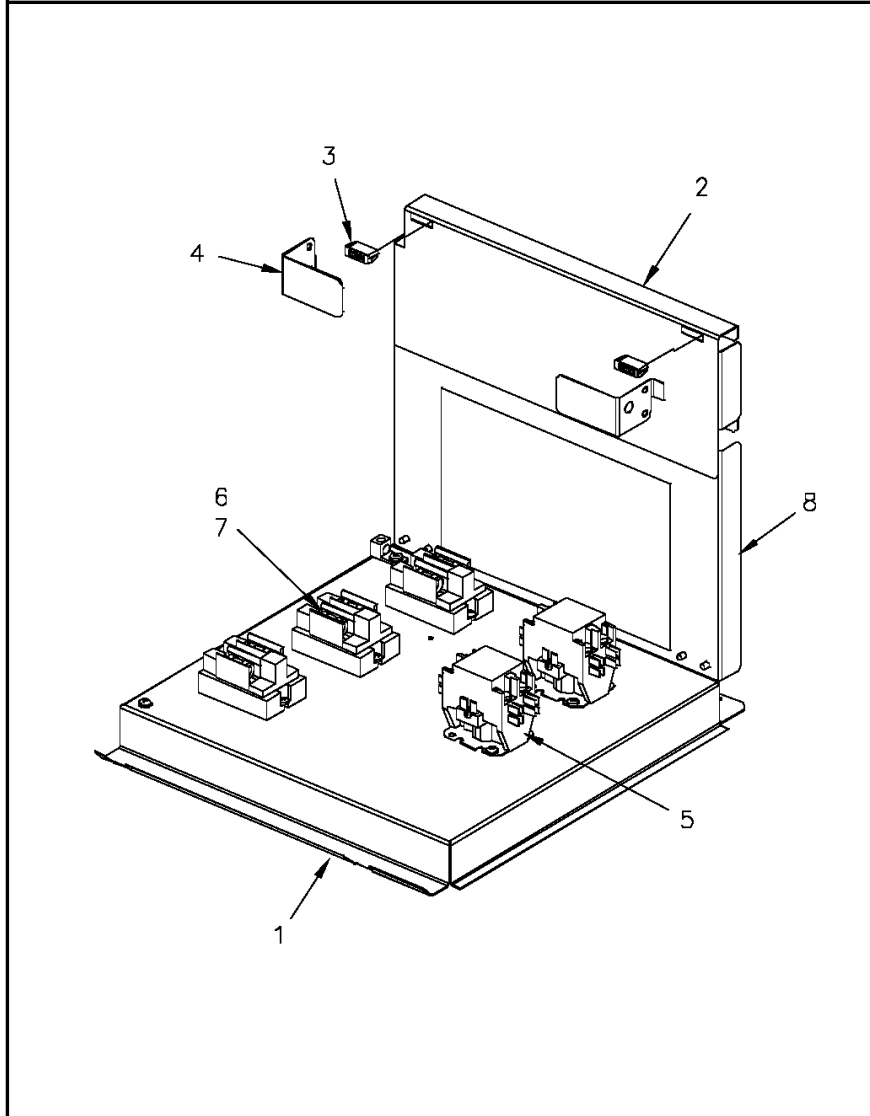

Electric Heater Panel

75008521

REV
A

Typical illustration. Unit may not appear exactly as shown.

Part No.	Reference No.	Quantity	Description
75008521_HTRUP118_282959~P	*		HTRUP118 PARTS LIST

Electric Heater Panel

75008521

REV
A

Typical illustration. Unit may not appear exactly as shown.

Part No.	Reference No.	Quantity	Description
HNG00051	*	2	HINGE; 1.42 X 1.50 LG
HTR03529	*	2	HEATER; ELEMENT ASSEMBLY, 6 KW, 240V, 3 PHASE
HTR09216	*	1	HEATER; ELECTRIC, 12 KW, 240/60/3 (BAYHTRR312BA)
PLU00325	*	1	PLUG; CONNECTOR, POLARIZED, 9 PIN MALE, NYLON, NATURAL COLOR
PNL11950	1	1	PANEL; MOUNTING, ELECTRICAL COMPONENTS, 13.42 X 13.17
PNL22462	2	1	PANEL; ACCESS, ELECTRIC HEAT, UPPER, 13.32 X 5.43
CAT00043	3	2	CATCH; MAGNETIC SNAP-IN
BRK03601	4	2	BRACKET; DOOR STOP, ELECTRIC HEAT
CTR01870	5	2	CONTACTOR; 3 POLE, 30 FLA, W/O LUGS, 50/60 HZ, 24V COIL
FUS00690	6	6	FUSE; FAST ACTING, 300VAC, JJN-60, 60 AMP
FUS01764	7	3	FUSE; FUSEBLOCK ASSEMBLY, 2 POLE, 60 AMP, 300V, CLASS T
PNL22461	8	1	PANEL; ACCESS, ELECTRIC HEAT, LOWER, 13.32 X 8.34