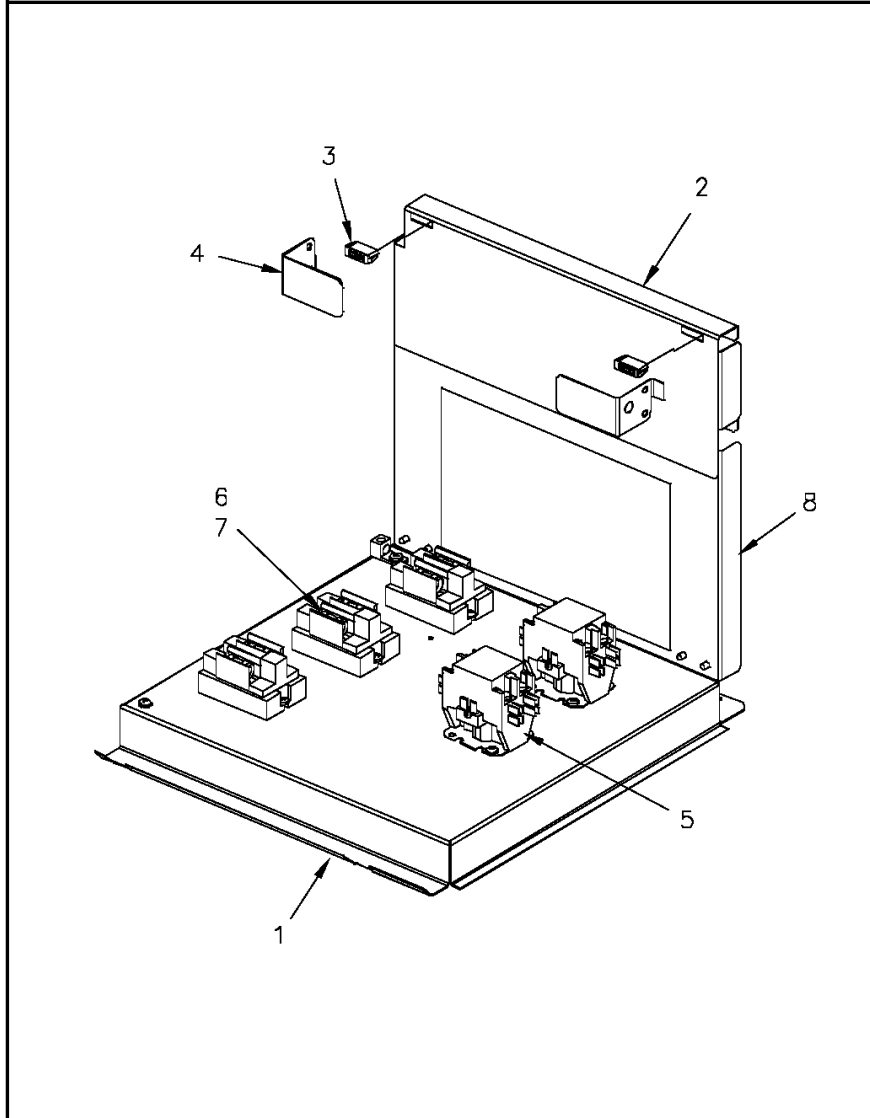

Electric Heater Panel

75008521

REV
A

Typical illustration. Unit may not appear exactly as shown.

Part No.	Reference No.	Quantity	Description
75008521_HTRUP118_282959~P	*		HTRUP118 PARTS LIST

Electric Heater Panel

75008521

REV
A

Typical illustration. Unit may not appear exactly as shown.

Part No.	Reference No.	Quantity	Description
HNG00051	*	2	HINGE; 1.42 X 1.50 LG
HTR03529	*	2	HEATER; ELEMENT ASSEMBLY, 6 KW, 240V, 3 PHASE
HTR09216	*	1	HEATER; ELECTRIC, 12 KW, 240/60/3 (BAYHTRR312BA)
PLU00325	*	1	PLUG; CONNECTOR, POLARIZED, 9 PIN MALE, NYLON, NATURAL COLOR
PNL11950	1	1	PANEL; MOUNTING, ELECTRICAL COMPONENTS, 13.42 X 13.17
PNL22462	2	1	PANEL; ACCESS, ELECTRIC HEAT, UPPER, 13.32 X 5.43
CAT00043	3	2	CATCH; MAGNETIC SNAP-IN
BRK03601	4	2	BRACKET; DOOR STOP, ELECTRIC HEAT
CTR01870	5	2	CONTACTOR; 3 POLE, 30 FLA, W/O LUGS, 50/60 HZ, 24V COIL
FUS00690	6	6	FUSE; FAST ACTING, 300VAC, JJN-60, 60 AMP
FUS01764	7	3	FUSE; FUSEBLOCK ASSEMBLY, 2 POLE, 60 AMP, 300V, CLASS T
PNL22461	8	1	PANEL; ACCESS, ELECTRIC HEAT, LOWER, 13.32 X 8.34