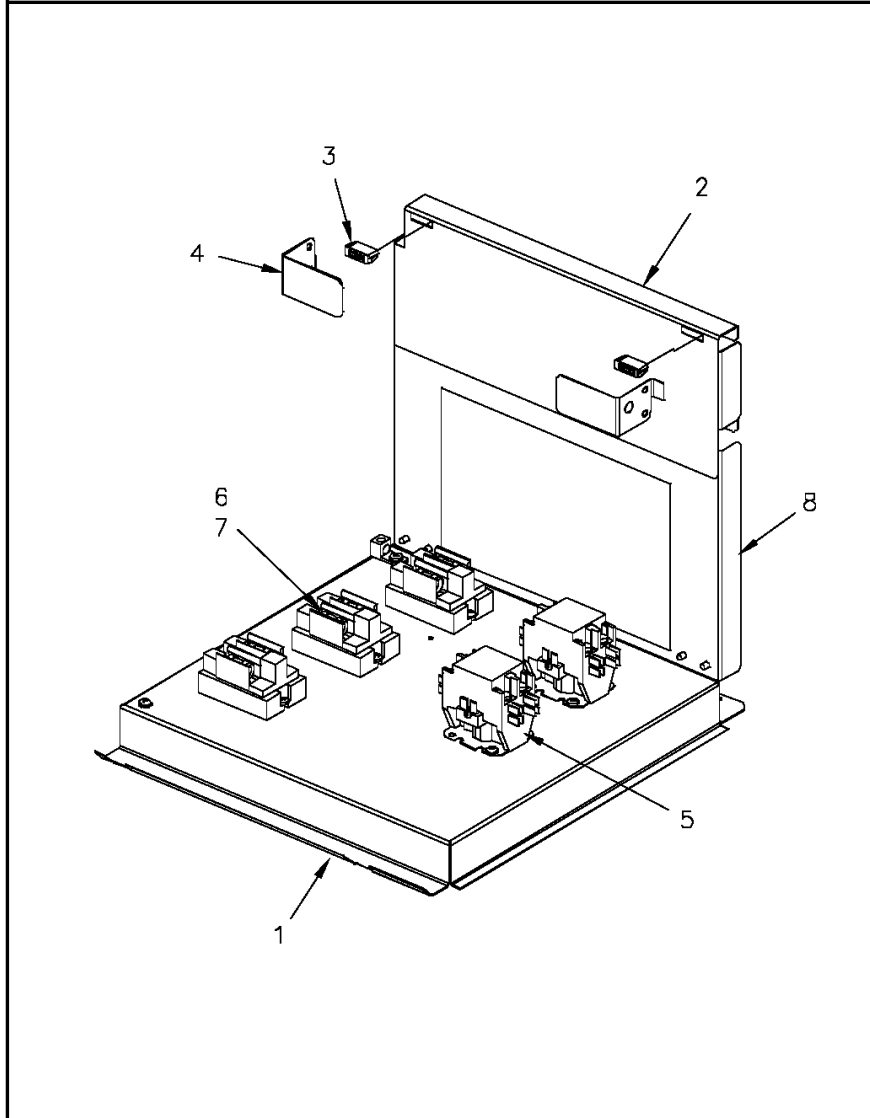

Electric Heater Panel

75008521

REV
A

Typical illustration. Unit may not appear exactly as shown.

Part No.	Reference No.	Quantity	Description
75008521_HTRUP118_232348~P	*		HTRUP118 PARTS LIST

Electric Heater Panel

75008521

REV
A

Typical illustration. Unit may not appear exactly as shown.

Part No.	Reference No.	Quantity	Description
HNG00051	*	2	HINGE; 1.42 X 1.50 LG
HTR03529	*	1	HEATER; ELEMENT ASSEMBLY, 6 KW, 240V, 3 PHASE
HTR09215	*	1	HEATER; ELECTRIC, 6 KW, 240/60/3 (BAYHTRR306BA)
PLU00325	*	1	PLUG; CONNECTOR, POLARIZED, 9 PIN MALE, NYLON, NATURAL COLOR
PNL11950	1	1	PANEL; MOUNTING, ELECTRICAL COMPONENTS, 13.42 X 13.17
PNL22462	2	1	PANEL; ACCESS, ELECTRIC HEAT, UPPER, 13.32 X 5.43
CAT00043	3	2	CATCH; MAGNETIC SNAP-IN
BRK03601	4	2	BRACKET; DOOR STOP, ELECTRIC HEAT
CTR01870	5	1	CONTACTOR; 3 POLE, 30 FLA, W/O LUGS, 50/60 HZ, 24V COIL
TER00160	7	1	TERMINAL; BLOCK, 3 POLE, 175A, 600V, PRESSURE LUGS
PNL22461	8	1	PANEL; ACCESS, ELECTRIC HEAT, LOWER, 13.32 X 8.34