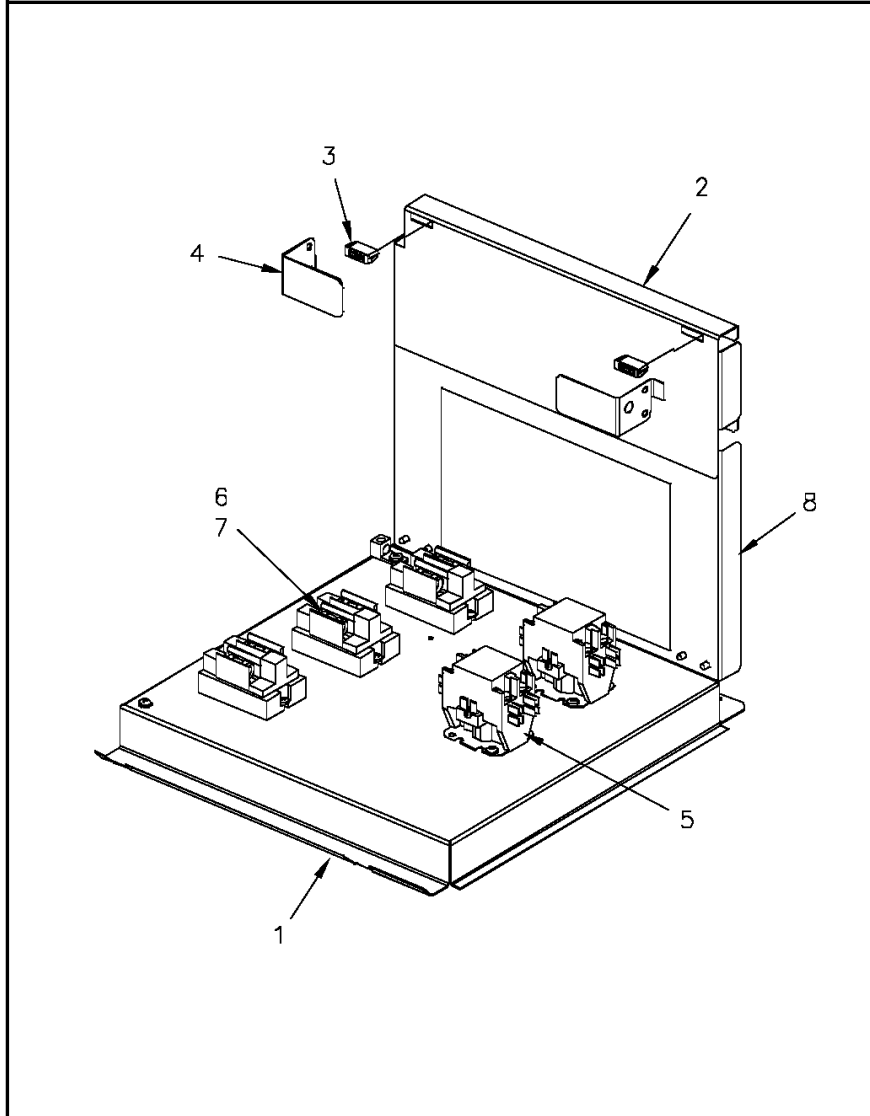

Electric Heater Panel

75008521

REV
A

Typical illustration. Unit may not appear exactly as shown.

Part No.	Reference No.	Quantity	Description
75008521_HTRUP118_232348~P	*		HTRUP118 PARTS LIST

Electric Heater Panel

75008521

REV
A

Typical illustration. Unit may not appear exactly as shown.

Part No.	Reference No.	Quantity	Description
HNG00051	*	2	HINGE; 1.42 X 1.50 LG
HTR03529	*	1	HEATER; ELEMENT ASSEMBLY, 6 KW, 240V, 3 PHASE
HTR09215	*	1	HEATER; ELECTRIC, 6 KW, 240/60/3 (BAYHTRR306BA)
PLU00325	*	1	PLUG; CONNECTOR, POLARIZED, 9 PIN MALE, NYLON, NATURAL COLOR
PNL11950	1	1	PANEL; MOUNTING, ELECTRICAL COMPONENTS, 13.42 X 13.17
PNL22462	2	1	PANEL; ACCESS, ELECTRIC HEAT, UPPER, 13.32 X 5.43
CAT00043	3	2	CATCH; MAGNETIC SNAP-IN
BRK03601	4	2	BRACKET; DOOR STOP, ELECTRIC HEAT
CTR01870	5	1	CONTACTOR; 3 POLE, 30 FLA, W/O LUGS, 50/60 HZ, 24V COIL
TER00160	7	1	TERMINAL; BLOCK, 3 POLE, 175A, 600V, PRESSURE LUGS
PNL22461	8	1	PANEL; ACCESS, ELECTRIC HEAT, LOWER, 13.32 X 8.34