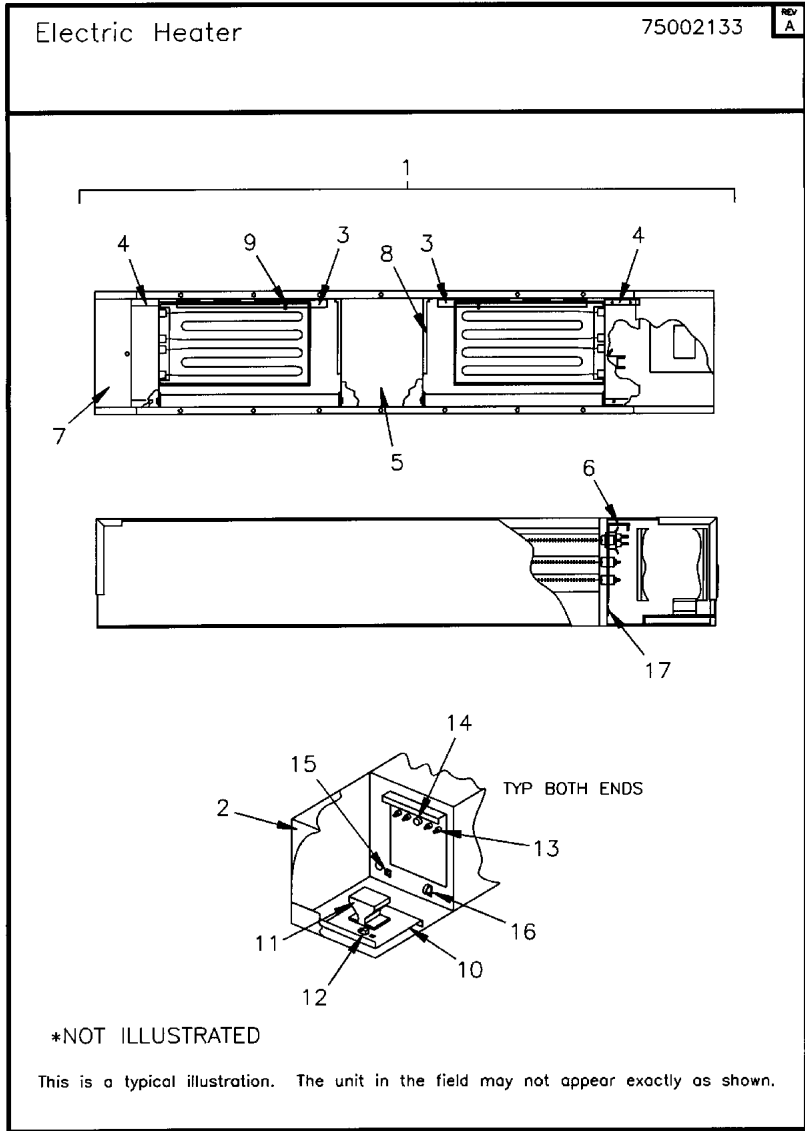

<b>Part No.</b>	<b>Reference No.</b>	<b>Quantity</b>	<b>Description</b>
75002133#HTRUP18-S	*		ELECTRIC HEATER
HTR18_HTRUP18_376366-P	*		HTRUP18 PARTS LIST

NO GRAPHIC AVAILABLE

75013702

REV  
A

**NO  
GRAPHIC  
AVAILABLE**

ELECTRIC HEATER

Parts List Number :HTR18#HTRUP18

Model Number :BAYHTRM410AA

Part No.	Reference No.	Quantity	Description
75002133_HTRUP18_736474~P	*		ELECTRIC HEATER PARTS LIST

Part No.	Reference No.	Quantity	Description
WIR00975	*	1	WIRE;ASSEMBLY
HTR01597	1	1	HEATER;ASSEMBLY, COMPLETE
COV01300	2	1	COVER;HEATER
ANG00363	3	2	ANGLE; HEATER
ANG00215	4	4	ANGLE;
PNN00827	5	1	PANEL; HEATER CENTER
PLT01136	6	2	PLATE;HEATER
COV01178	7	1	COVER; HEATER
PNN00480	8	2	PANEL; WRAPPER
SUP01115	9	2	SUPPORT; HEATER
SUP01114	10	1	SUPPORT;
CTR00522	11	1	CONTACTOR; 30 AMP, 24V COIL, 3 POLE
LUG00012	12	1	LUG, GROUND
HTR01543	13	2	HEATER; ELECTRIC, 460V, 5.0 KW PER RACK
CMP00248	15	1	CLAMP; CABLE
CMP00247	16	3	CLAMP; CABLE
BUS00316	17	4	BUSHING; SNAP, 1.09 INCH OD X 0.94 ID, MAX PANEL THICKNESS 0.125, BLACK NYLON