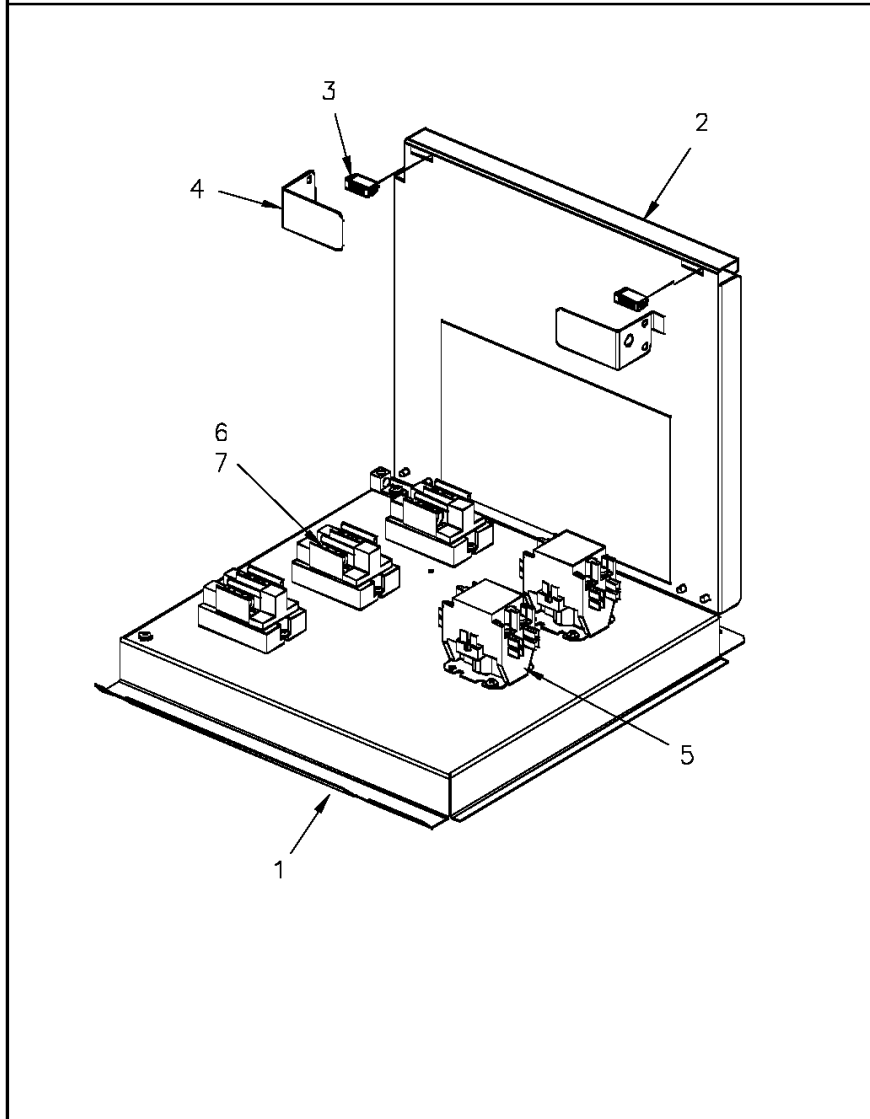

Electric Heater Panel

75008439

REV  
A

Typical illustration. Unit may not appear exactly as shown.

Part No.	Reference No.	Quantity	Description
75008439_HTREUP1_322134~P	*		ELECTRIC HEATER PARTS LIST

Electric Heater Panel

75008439

REV  
A

Typical illustration. Unit may not appear exactly as shown.

Part No.	Reference No.	Quantity	Description
CLP00305	*	1	CLIP; 1.00 X 4.06 X 0.17
HNG00051	*	2	HINGE; 1.42 X 1.50 LG
HTR06500	*	1	HEATER; ELEMENT ASSEMBLY, 8.7 KW, 600/60/3
HTR06501	*	1	HEATER; ELEMENT ASSEMBLY, 14.3 KW, 600/60/3
LUG00012	*	1	LUG, GROUND
PLU00325	*	1	PLUG; CONNECTOR, POLARIZED, 9 PIN MALE, NYLON, NATURAL COLOR
WIR09124	*	1	WIRE; HARNESS; ELECTRIC HEAT - 12, 17.4 & 23KW, 480-600V/60HZ/3PH
PNL11950	1	1	PANEL; MOUNTING, ELECTRICAL COMPONENTS, 13.42 X 13.17
PNL22159	2	1	PANEL; HINGED, ELECTRIC HEAT, 13.32 X 13.06
CAT00043	3	2	CATCH; MAGNETIC SNAP-IN
BRK03601	4	2	BRACKET; DOOR STOP, ELECTRIC HEAT
CTR01870	5	2	CONTACTOR; 3 POLE, 30 FLA, W/O LUGS, 50/60 HZ, 24V COIL
TER00160	6	1	TERMINAL; BLOCK, 3 POLE, 175A, 600V, PRESSURE LUGS
SCR00889	7	8	SCREW, 10-32 X .50