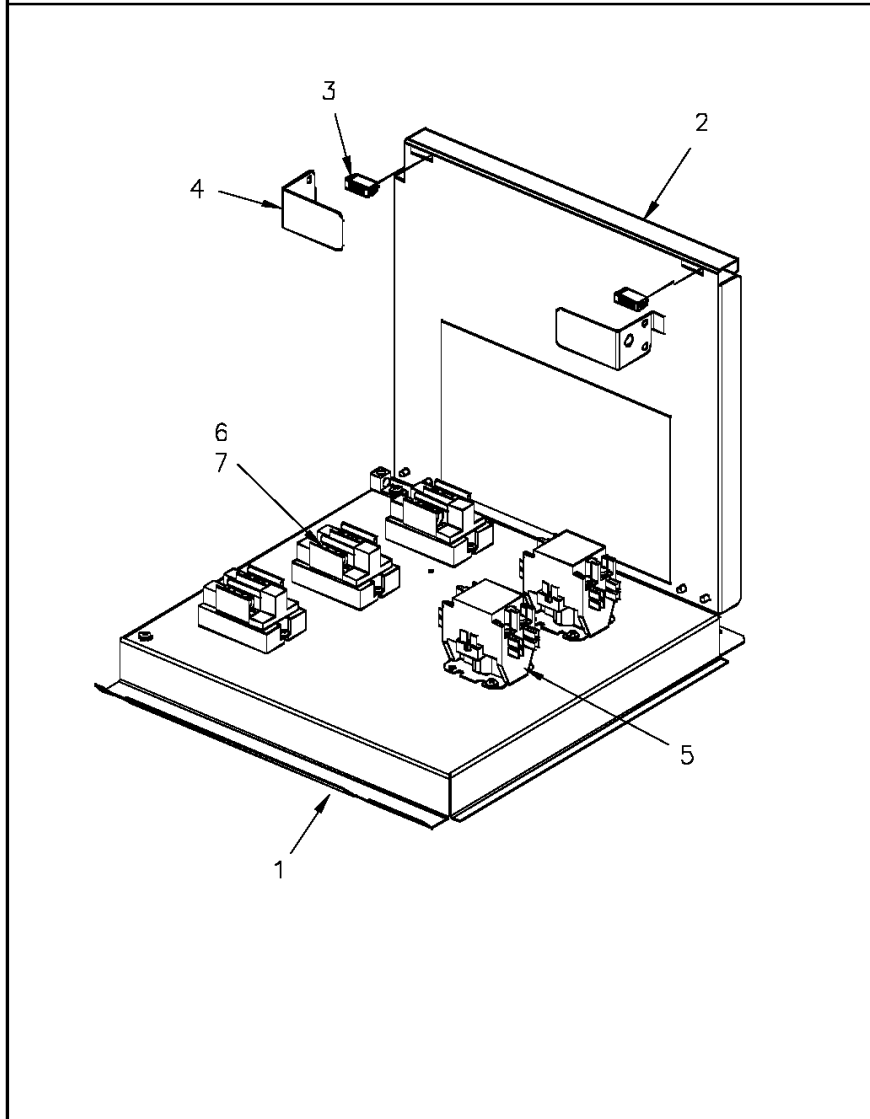

Electric Heater Panel

75008439

REV  
A

Typical illustration. Unit may not appear exactly as shown.

Part No.	Reference No.	Quantity	Description
75008439_HTREUP1_317613~P	*		ELECTRIC HEATER PARTS LIST

Electric Heater Panel

75008439

REV  
A

Typical illustration. Unit may not appear exactly as shown.

Part No.	Reference No.	Quantity	Description
CLP00305	*	1	CLIP; 1.00 X 4.06 X 0.17
HNG00051	*	2	HINGE; 1.42 X 1.50 LG
HTR06500	*	2	HEATER; ELEMENT ASSEMBLY, 8.7 KW, 600/60/3
LUG00012	*	1	LUG, GROUND
PLU00325	*	1	PLUG; CONNECTOR, POLARIZED, 9 PIN MALE, NYLON, NATURAL COLOR
WIR09124	*	1	WIRE; HARNESS; ELECTRIC HEAT - 12, 17.4 & 23KW, 480-600V/60HZ/3PH
PNL11950	1	1	PANEL; MOUNTING, ELECTRICAL COMPONENTS, 13.42 X 13.17
PNL22159	2	1	PANEL; HINGED, ELECTRIC HEAT, 13.32 X 13.06
CAT00043	3	2	CATCH; MAGNETIC SNAP-IN
BRK03601	4	2	BRACKET; DOOR STOP, ELECTRIC HEAT
CTR01870	5	2	CONTACTOR; 3 POLE, 30 FLA, W/O LUGS, 50/60 HZ, 24V COIL
TER00160	6	1	TERMINAL; BLOCK, 3 POLE, 175A, 600V, PRESSURE LUGS
SCR00889	7	8	SCREW, 10-32 X .50