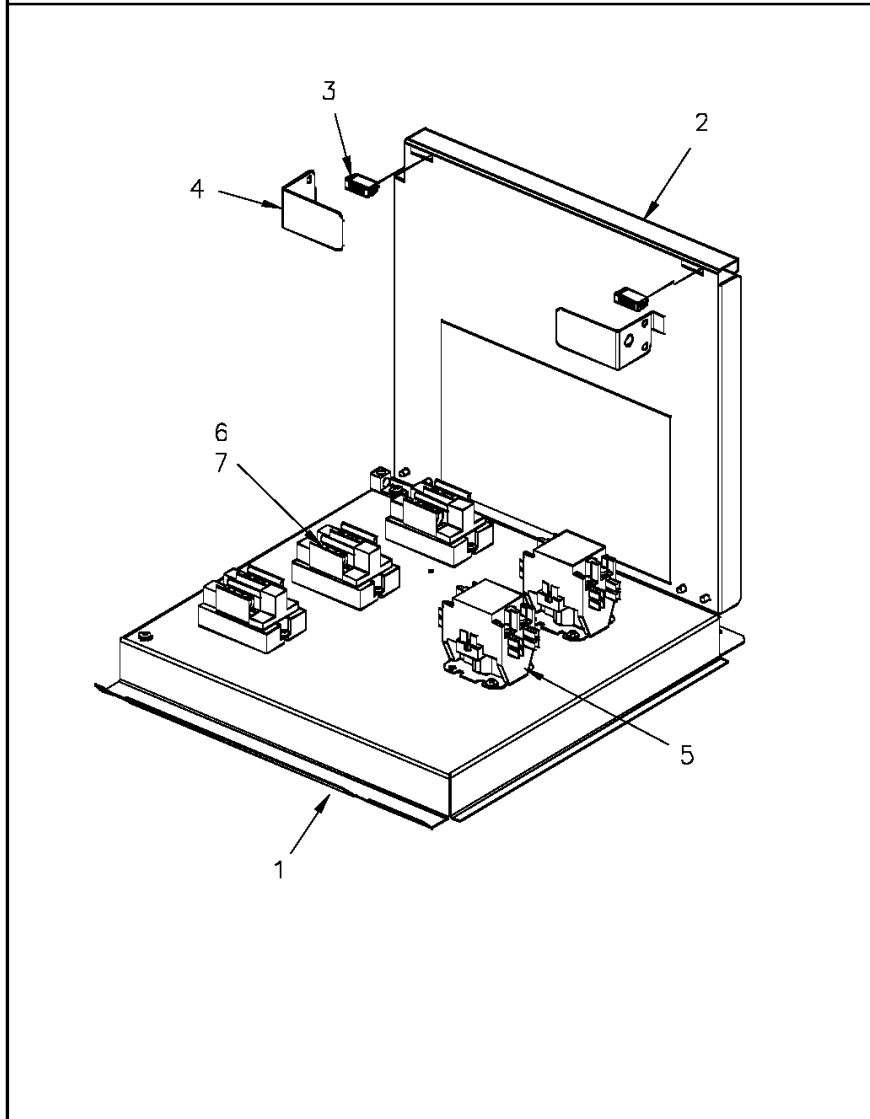

Electric Heater Panel

75008439

REV
A

Typical illustration. Unit may not appear exactly as shown.

Part No.	Reference No.	Quantity	Description
75008439_HTREUP1_271546~P	*		ELECTRIC HEATER PARTS LIST

Electric Heater Panel

75008439

REV
A

Typical illustration. Unit may not appear exactly as shown.

Part No.	Reference No.	Quantity	Description
CLP00305	*	1	CLIP; 1.00 X 4.06 X 0.17
HNG00051	*	2	HINGE; 1.42 X 1.50 LG
HTR06499	*	2	HEATER; ELEMENT ASSEMBLY, 6 KW, 600/60/3
LUG00012	*	1	LUG, GROUND
PLU00325	*	1	PLUG; CONNECTOR, POLARIZED, 9 PIN MALE, NYLON, NATURAL COLOR
WIR09124	*	1	WIRE; HARNESS; ELECTRIC HEAT - 12, 17.4 & 23KW, 480-600V/60HZ/3PH
PNL11950	1	1	PANEL; MOUNTING, ELECTRICAL COMPONENTS, 13.42 X 13.17
PNL22159	2	1	PANEL; HINGED, ELECTRIC HEAT, 13.32 X 13.06
CAT00043	3	2	CATCH; MAGNETIC SNAP-IN
BRK03601	4	2	BRACKET; DOOR STOP, ELECTRIC HEAT
CTR01870	5	2	CONTACTOR; 3 POLE, 30 FLA, W/O LUGS, 50/60 HZ, 24V COIL
TER00160	6	1	TERMINAL; BLOCK, 3 POLE, 175A, 600V, PRESSURE LUGS
SCR00889	7	8	SCREW, 10-32 X .50