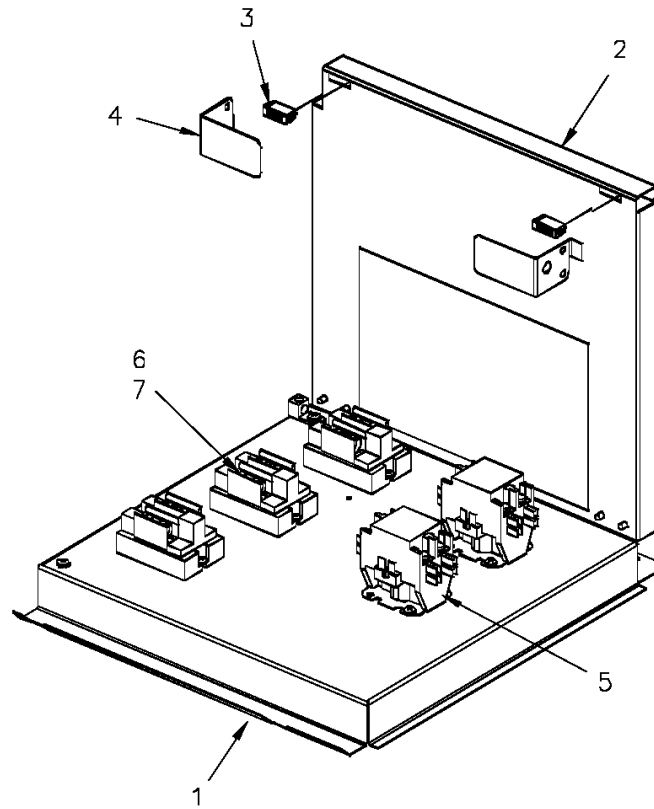

Electric Heater Panel

75008439

REV
A

Typical illustration. Unit may not appear exactly as shown.

Part No.	Reference No.	Quantity	Description
75008439_HTREUP1_271546~P	*		ELECTRIC HEATER PARTS LIST

Electric Heater Panel

75008439

REV
A

Typical illustration. Unit may not appear exactly as shown.

Part No.	Reference No.	Quantity	Description
CLP00305	*	1	CLIP; 1.00 X 4.06 X 0.17
HNG00051	*	2	HINGE; 1.42 X 1.50 LG
HTR06499	*	2	HEATER; ELEMENT ASSEMBLY, 6 KW, 600/60/3
LUG00012	*	1	LUG, GROUND
PLU00325	*	1	PLUG; CONNECTOR, POLARIZED, 9 PIN MALE, NYLON, NATURAL COLOR
WIR09124	*	1	WIRE; HARNESS; ELECTRIC HEAT - 12, 17.4 & 23KW, 480-600V/60HZ/3PH
PNL11950	1	1	PANEL; MOUNTING, ELECTRICAL COMPONENTS, 13.42 X 13.17
PNL22159	2	1	PANEL; HINGED, ELECTRIC HEAT, 13.32 X 13.06
CAT00043	3	2	CATCH; MAGNETIC SNAP-IN
BRK03601	4	2	BRACKET; DOOR STOP, ELECTRIC HEAT
CTR01870	5	2	CONTACTOR; 3 POLE, 30 FLA, W/O LUGS, 50/60 HZ, 24V COIL
TER00160	6	1	TERMINAL; BLOCK, 3 POLE, 175A, 600V, PRESSURE LUGS
SCR00889	7	8	SCREW, 10-32 X .50