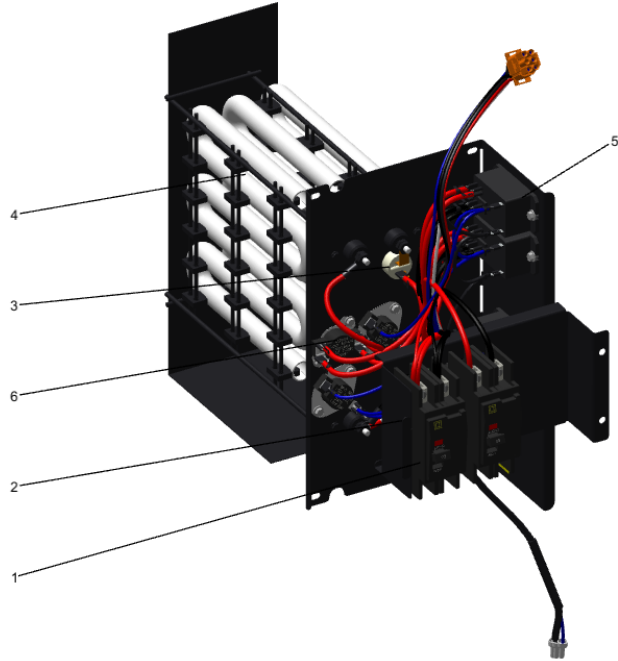

Part No.	Reference No.	Quantity	Description
0000210927~S	*		HEATER PARTS

HEATER PARTS

Parts List Number :0000210944

Model Number :BAYHTR1517BRKAA

Part No.	Reference No.	Quantity	Description
0000055649~P	*		HEATER 15KW-1PH

Part No.	Reference No.	Quantity	Description
SCR02321		2	SCREW;
TIE00023		3	TIE;CABLE, 8.00IN.
BKR02124	1	2	BREAKER; CIRCUIT, 60 AMP
BRK04303	2	1	BRACKET; CIRCUIT BREAKER/DISCONNECT
FUS02661	3	1	FUSE; LINK
HTR13417	4	1	HEATER; RACK 15 KW
RLY03742	5	3	RELAY; 24V AC, 240V, DPST-NO
SWT04230	6	1	SWITCH; THERMAL CUTOFF