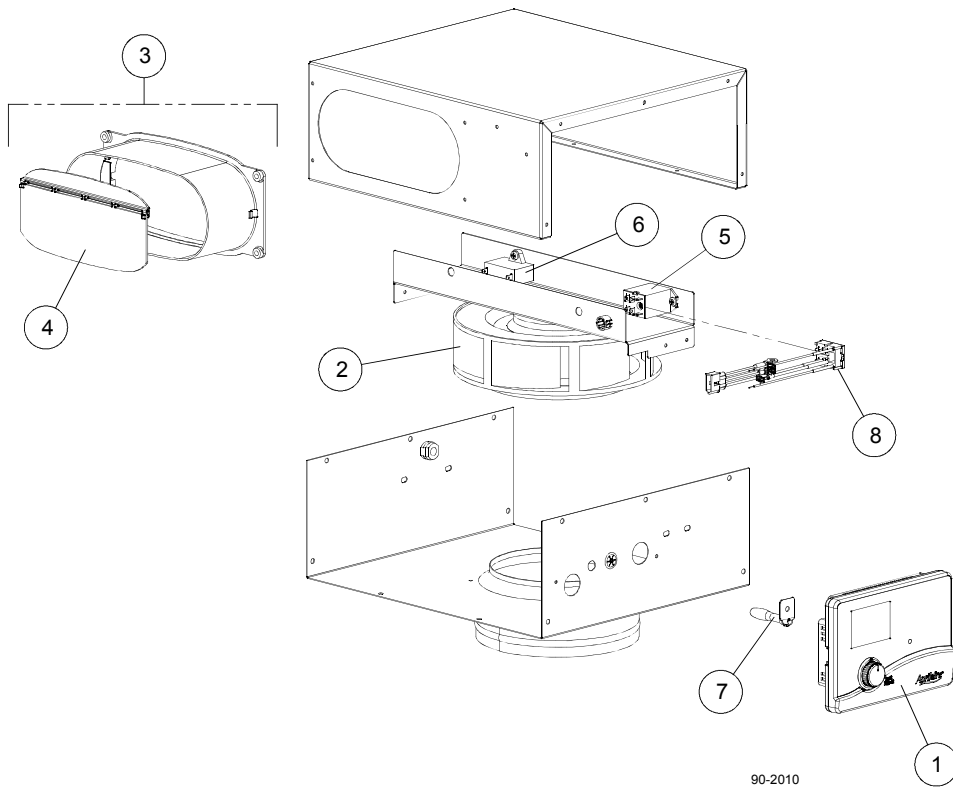

Model 8140 NF

90-2010

NO.	PART NAME	QTY/CTN	PART NO.
1	Digital Vent Control, AA, 8140	1	5575
2	Blower, 190MM, Centrifugal, 8140	1	5576
3	Outlet Duct Collar + Bkflow Dmpr	1	5578
4	Backflow Damper, 8140	1	5577
5	Relay	1	4740
6	Run Capacitor, 6MFD, 8140	1	5579
7	Temperature Sensor, 8140	1	5580
8	Wire Harness/ Relay Socket, 8140	1	5581