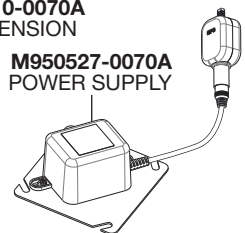

Plug-In AC Power Kit PK00.PAC

M950338-0070A
POWER SUPPLY

M950360-0070A
CONNECTOR
LOCKING DEVICE

Hard-Wired AC Power Kit PK00.HAC

M950360-0070A
CONNECTOR
LOCKING DEVICE

M950527-0070A
POWER SUPPLY

M970810-0070A
10' EXTENSION