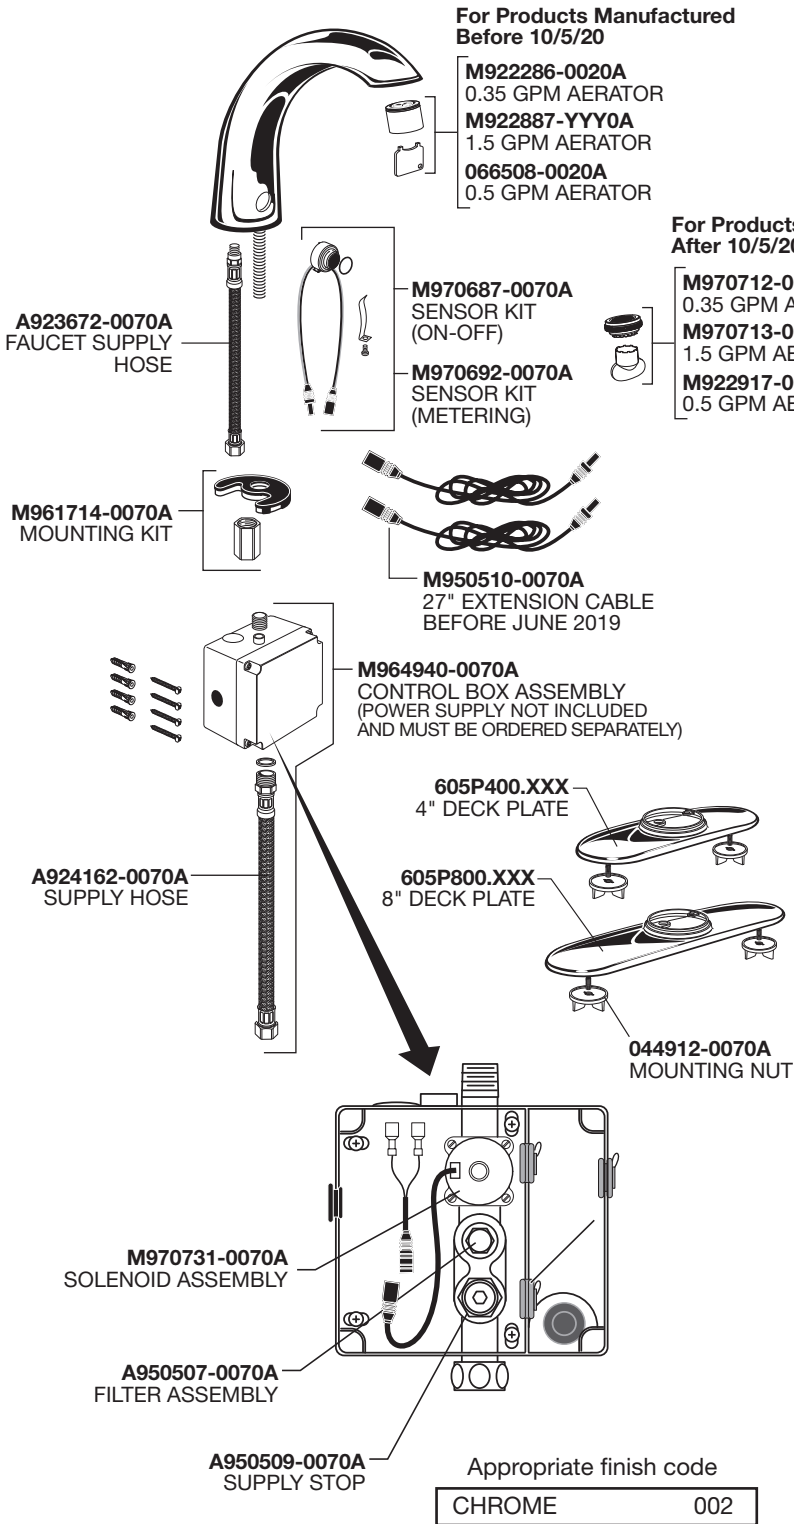

MODEL NUMBERS		
605X.102	605X.104	605X.105
605X.163	605X.164	605X.165

PWRX Battery Pack 6053 - Series

M950361-0070A
PWRX BATTERY PACK

CR-P2 Lithium Battery 6055 - Series

A923654-0070A
BATTERY 6V CR-P2

M950514-0070A
BATTERY HOLDER

Plug-In AC Power Kit PK00.PAC

M950338-0070A
POWER SUPPLY

M950360-0070A
CONNECTOR
LOCKING DEVICE