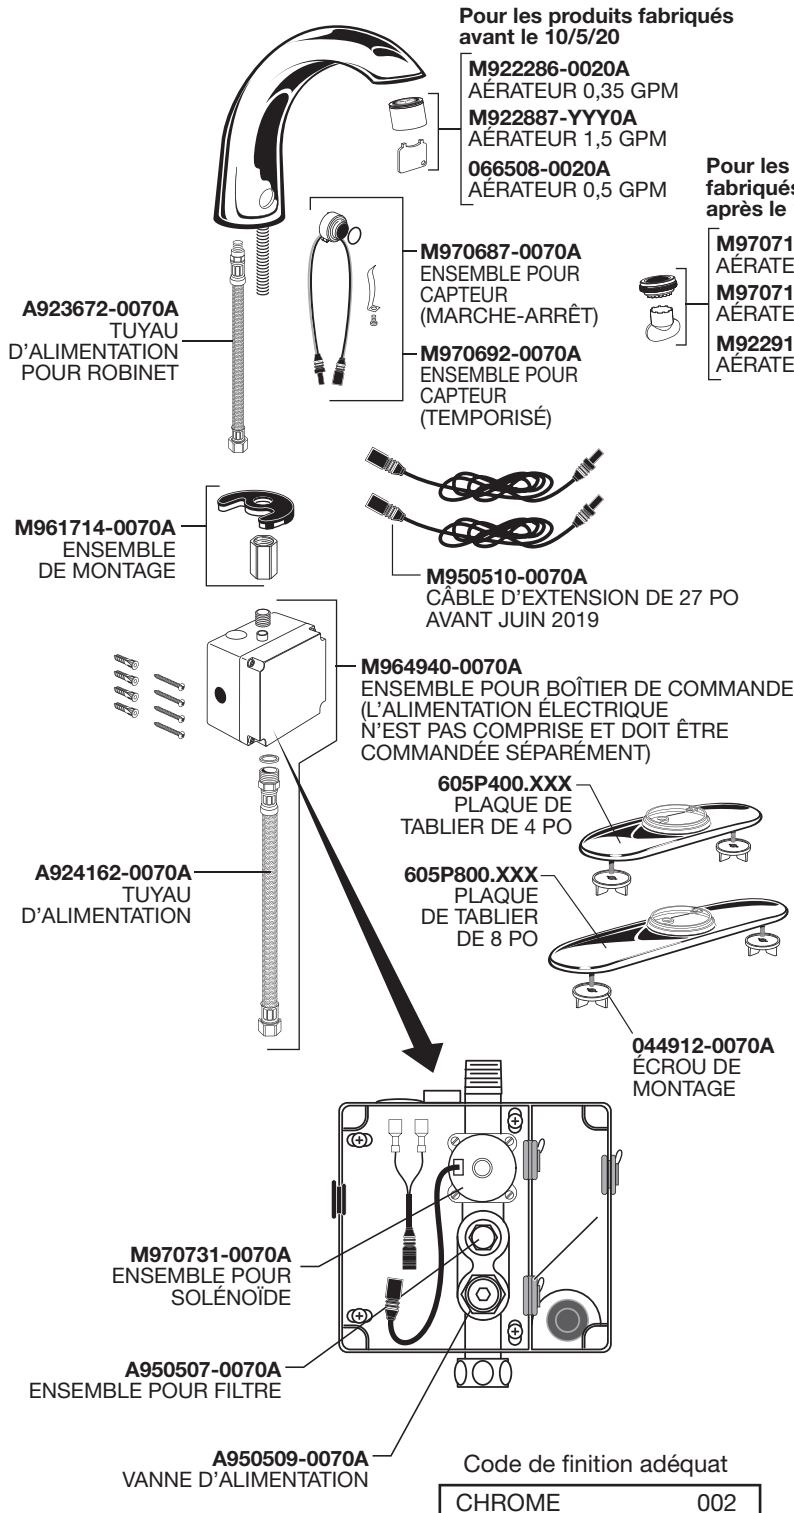

NUMÉROS DE MODÈLE

605X.102 605X.104 605X.105
605X.163 605X.164 605X.165

Bloc d'alimentation PWRX 2064.14 - Série

M950361-0070A
BLOC D'ALIMENTATION PWRX

Batterie CR-P2 au lithium 2064.15 - Série

A923654-0070A
BATTERIE 6 V CR-P2

M950514-0070A
PORTE-BATTERIE

Ensemble pour alimentation adaptateur CA PK00.PAC

M950338-0070A
ALIMENTATION ÉLECTRIQUE

M950360-0070A
DISPOSITIF DE
VERROUILLAGE
DU CONNECTEUR

Ensemble pour alimentation CA fixe PK00.HAC

M970810-0070A
CÂBLE D'EXTENSION
DE 10 PI

M950527-0070A
ALIMENTATION ÉLECTRIQUE

M950360-0070A
DISPOSITIF DE
VERROUILLAGE
DU CONNECTEUR