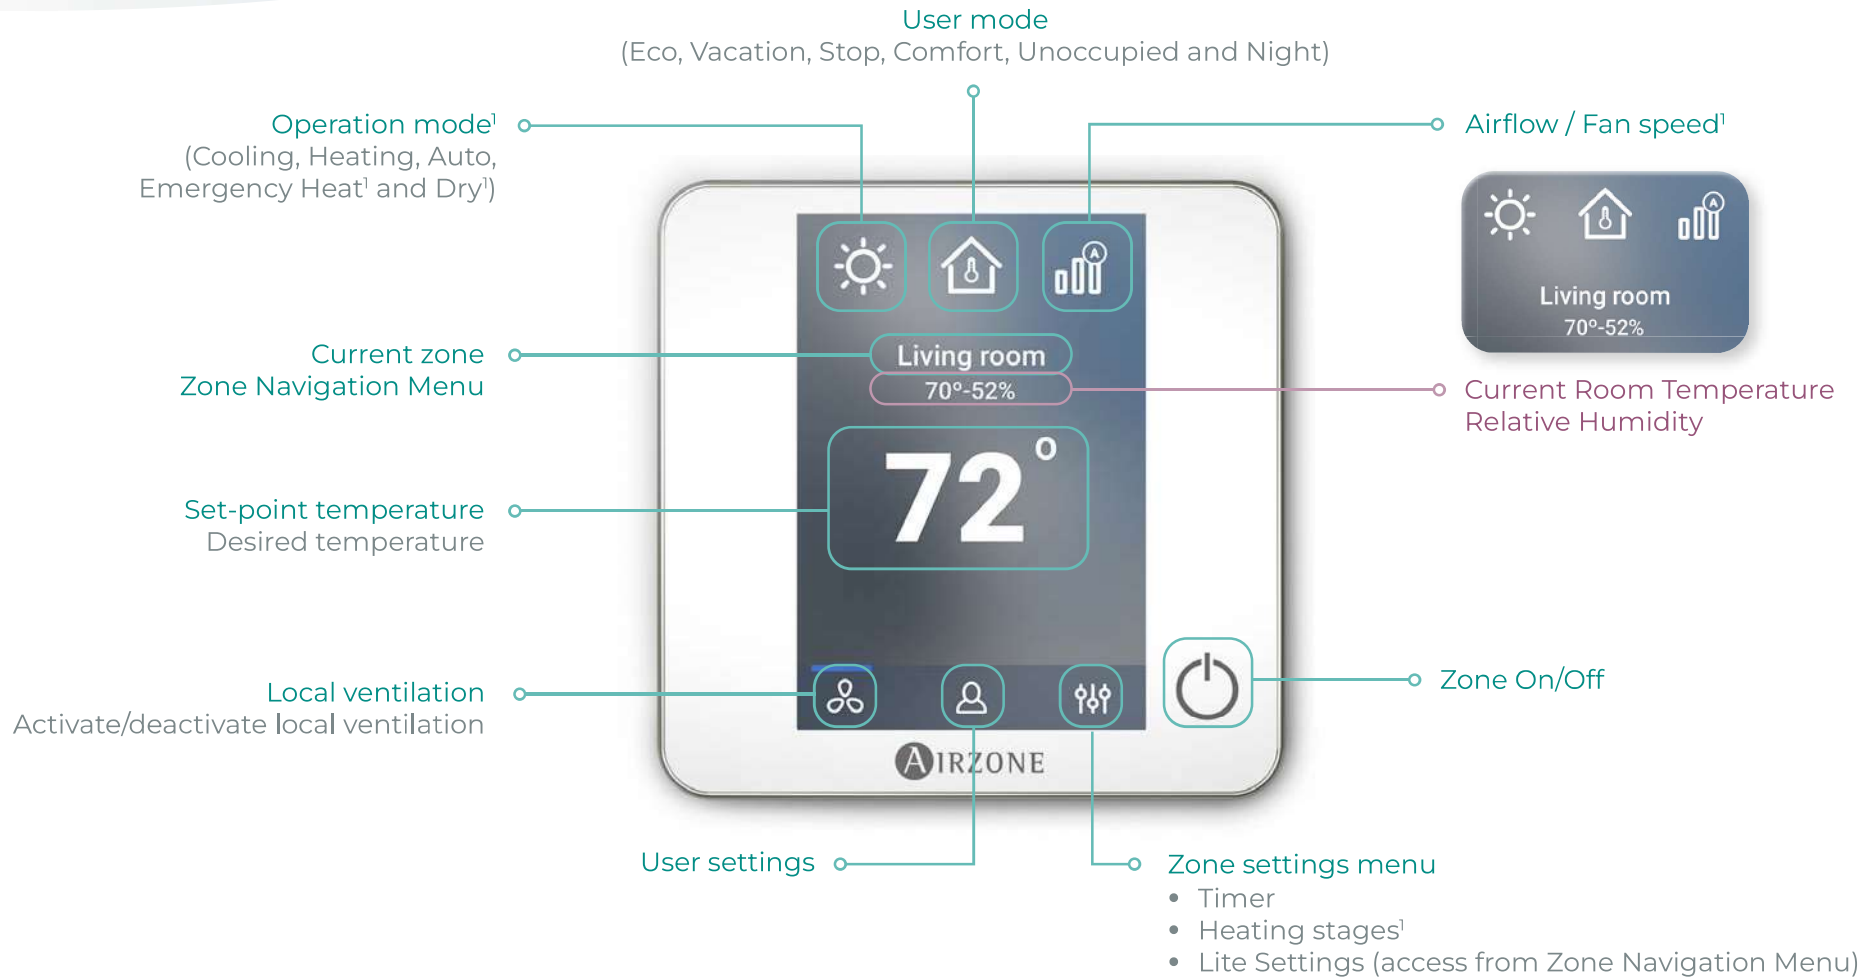

# Airzone Blueface

**Airzone Blueface** thermostat  
with 3.5" capacitive display

✓ VAF, ZBS and Easyzone Systems

Available in: 

— Capacitive icons (touch screen)      — Informative icons

<sup>1</sup>Options available depending on the configuration and/or the HVAC system  
For more information, you can consult the manuals at [www.airzonecontrol.com/support/](http://www.airzonecontrol.com/support/)