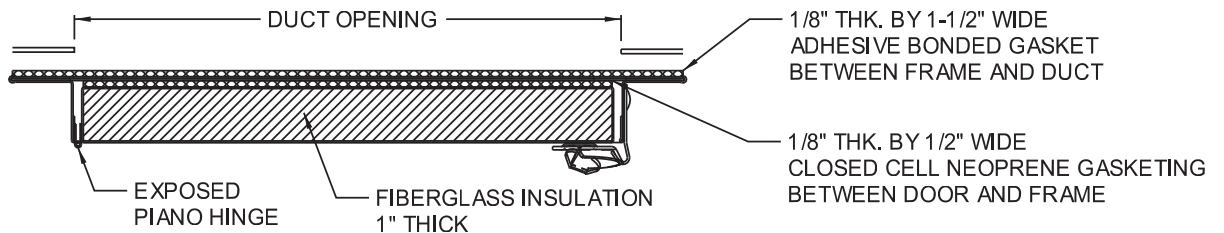

HDSS-6020

SELF STICK DUCT DOOR - HINGED

QTY.	NOMINAL SIZE	A	B	C	D	DUCT OPENING	LATCH
	6 x 6 (152 x 152)	5.375 (137)	5.375 (137)	7.875 (200)	9.875 (251)	4-1/2 X 4-1/2 (114 x 114)	1
	8 x 8 (203 x 203)	7.375 (187)	7.375 (187)	9.875 (251)	9.875 (251)	6-1/2 X 6-1/2 (165 x 165)	1
	10 x 10 (254 x 254)	9.375 (238)	9.375 (238)	11.875 (302)	11.875 (302)	8-1/2 X 8-1/2 (216 x 216)	1
	12 x 12 (305 x 305)	11.375 (289)	11.375 (289)	13.875 (352)	13.875 (352)	10-1/2 X 10-1/2 (267 x 267)	1
	12 x 18 (305 x 457)	17.375 (441)	11.375 (289)	13.875 (352)	19.875 (505)	10-1/2 x 16-1/2 (267 x 419)	2
	14 x 14 (356 x 356)	13.375 (340)	13.375 (340)	15.875 (403)	15.875 (403)	12-1/2 x 12-1/2 (318 x 318)	2
	16 x 16 (406 x 406)	15.375 (391)	15.375 (391)	17.875 (454)	17.875 (454)	14-1/2 x 14-1/2 (368 x 368)	2
	18 x 18 (457 x 457)	17.375 (441)	17.375 (441)	19.875 (505)	19.875 (505)	16-1/2 x 16-1/2 (419 x 419)	2
	20 x 20 (508 x 508)	19.375 (492)	19.375 (492)	21.875 (556)	21.875 (556)	18-1/2 x 18-1/2 (470 x 470)	2
	24 x 24 (610 x 610)	23.375 (594)	23.375 (594)	25.875 (657)	25.875 (657)	22-1/2 x 22-1/2 (572 x 572)	2

STANDARD FEATURES: HINGED DOOR PANEL,
 SELF TIGHTENING HAND OPERATED CAM LATCH,
 GALVANIZED STEEL, MILL FINISH.

- OPTIONS:
- LOCK TYPE
 - OTHER
- MATERIAL
- STAINLESS STEEL
 - ALUMINUM
 - OTHER

JOB NAME:
 CUSTOMER: