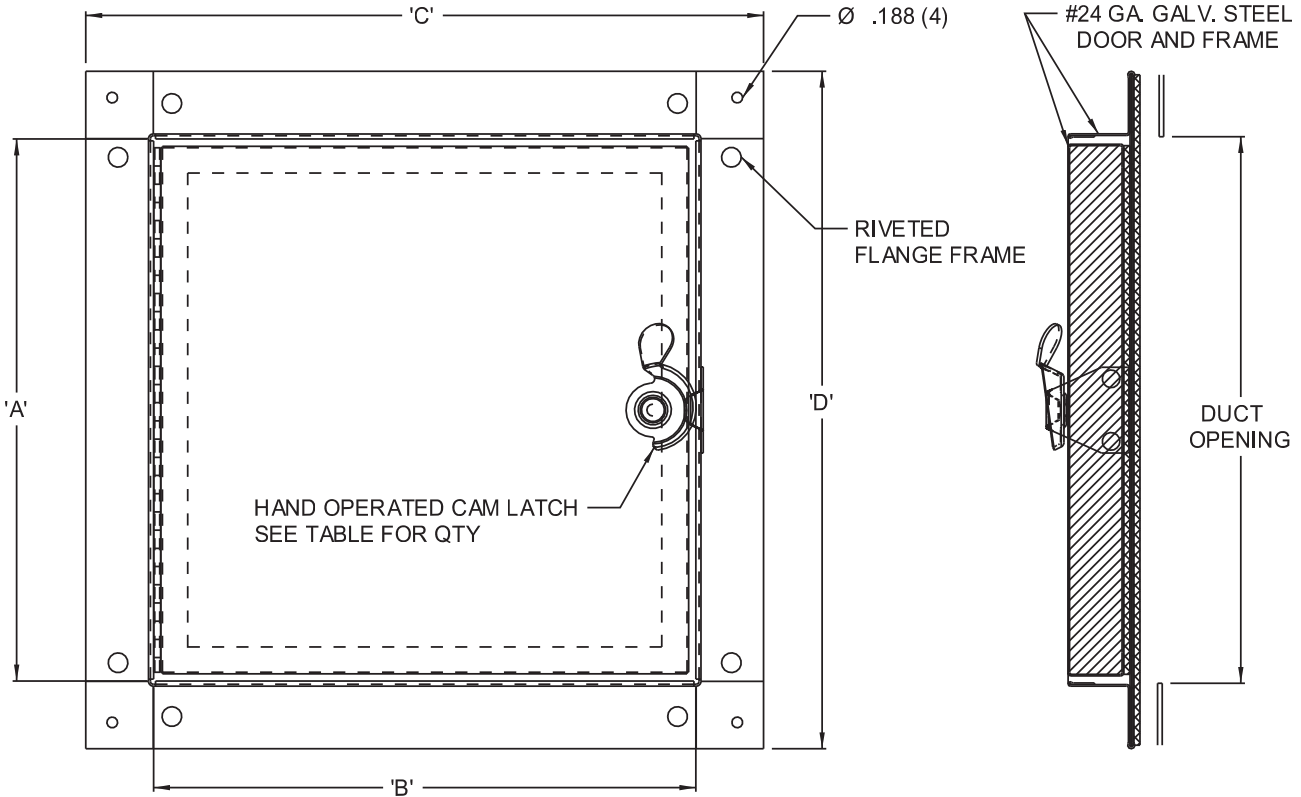

HDSS-6020

SELF STICK DUCT DOOR - HINGED

QTY.	NOMINAL SIZE	A	B	C	D	DUCT OPENING	LATCH
	6 x 6 (152 x 152)	5.375 (137)	5.375 (137)	7.875 (200)	9.875 (251)	4-1/2 X 4-1/2 (114 x 114)	1
	8 x 8 (203 x 203)	7.375 (187)	7.375 (187)	9.875 (251)	9.875 (251)	6-1/2 X 6-1/2 (165 x 165)	1
	10 x 10 (254 x 254)	9.375 (238)	9.375 (238)	11.875 (302)	11.875 (302)	8-1/2 X 8-1/2 (216 x 216)	1
	12 x 12 (305 x 305)	11.375 (289)	11.375 (289)	13.875 (352)	13.875 (352)	10-1/2 X 10-1/2 (267 x 267)	1
	12 x 18 (305 x 457)	17.375 (441)	11.375 (289)	13.875 (352)	19.875 (505)	10-1/2 x 16-1/2 (267 x 419)	2
	14 x 14 (356 x 356)	13.375 (340)	13.375 (340)	15.875 (403)	15.875 (403)	12-1/2 x 12-1/2 (318 x 318)	2
	16 x 16 (406 x 406)	15.375 (391)	15.375 (391)	17.875 (454)	17.875 (454)	14-1/2 x 14-1/2 (368 x 368)	2
	18 x 18 (457 x 457)	17.375 (441)	17.375 (441)	19.875 (505)	19.875 (505)	16-1/2 x 16-1/2 (419 x 419)	2
	20 x 20 (508 x 508)	19.375 (492)	19.375 (492)	21.875 (556)	21.875 (556)	18-1/2 x 18-1/2 (470 x 470)	2
	24 x 24 (610 x 610)	23.375 (594)	23.375 (594)	25.875 (657)	25.875 (657)	22-1/2 x 22-1/2 (572 x 572)	2

STANDARD FEATURES: HINGED DOOR PANEL,
 SELF TIGHTENING HAND OPERATED CAM LATCH,
 GALVANIZED STEEL, MILL FINISH.

- OPTIONS:
- LOCK TYPE
 - OTHER
- MATERIAL
- STAINLESS STEEL
 - ALUMINUM
 - OTHER

JOB NAME:
 CUSTOMER: