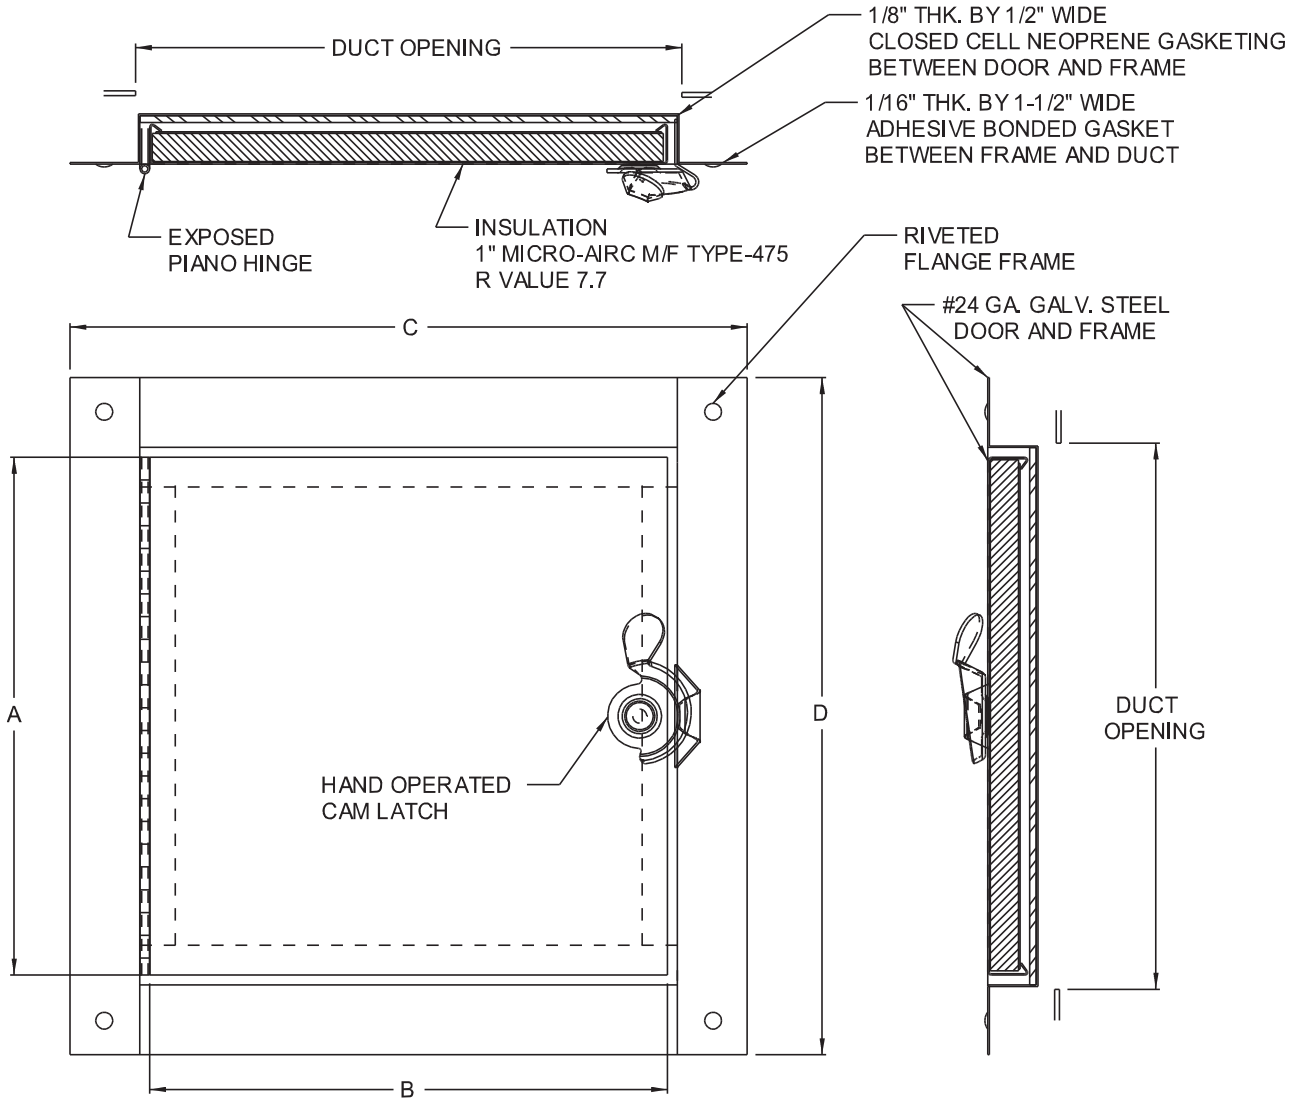

## HINGED DUCT DOOR FOR DUCTBOARD/FIBERGLASS DUCT

QTY.	NOMINAL SIZE	A	B	C	D	DUCT OPENING	LATCH
	6 x 6 (152 x 152)	5.375 (137)	5.375 (137)	8.875 (225)	8.875 (225)	6 x 6 (152 x 152)	2
	8 x 8 (203 x 203)	7.375 (187)	7.375 (187)	10.875 (276)	10.875 (276)	8 x 8 (203 x 203)	2
	10 x 10 (254 x 254)	9.375 (238)	9.375 (238)	12.875 (327)	12.875 (327)	10 x 10 (254 x 254)	2
	12 x 12 (304 x 304)	11.375 (289)	11.375 (289)	14.875 (378)	14.875 (378)	12 x 12 (304 x 304)	2
	14 x 14 (356 x 356)	13.375 (340)	13.375 (340)	16.875 (429)	16.875 (429)	14 x 14 (356 x 356)	2
	16 x 16 (406 x 406)	15.375 (391)	15.375 (391)	18.875 (479)	18.875 (479)	16 x 16 (406 x 406)	2
	18 x 18 (457 x 457)	17.375 (441)	17.375 (441)	20.875 (530)	20.875 (530)	18 x 18 (457 x 457)	2
	24 x 24 (610 x 610)	23.375 (603)	23.375 (603)	26.875 (683)	26.875 (683)	24 x 24 (610 x 610)	2

STANDARD FEATURES: PIANO HINGED DOOR PANEL, SELF TIGHTENING HAND OPERATED CAM LATCH, GALVANIZED STEEL, MILL FINISH.

OPTIONS:

LOCK TYPE

OTHER

MATERIAL

- STAINLESS STEEL
- ALUMINUM
- OTHER

JOB NAME:

APPROVED BY: