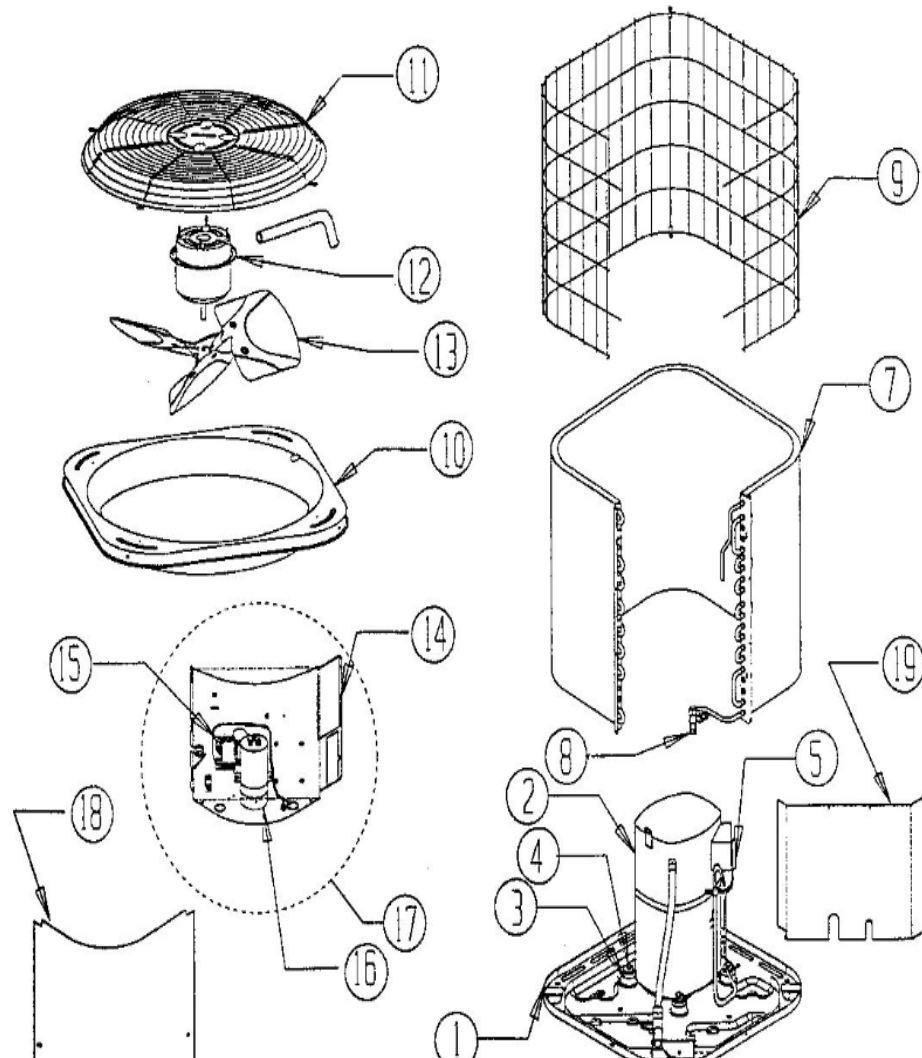

AIRE-FLO

AFAIR12B SERIES

Revision Number - 1

*OPTIONAL PARTS-FIELD INSTALLED

Callout	Name	Quantity	Description
KIT 1	KIT-HI PRESS SWITCHPRICE BOOK CAT #70L70 Cat #: Model/Part #:	1	
KIT 2	KIT-LO PRESS SWITCHPRICE BOOK CAT #70L71 Cat #: Model/Part #:	1	

CABINET PARTS

Callout	Name	Quantity	Description
1	BASE-PAN Cat #: 72L82 Model/Part #: 72L8201	1	CONDENSER
9	GUARD-COIL Cat #: 73L06 Model/Part #: 73L0601	1	OUTDOOR
10	PANEL-TOP Cat #: 72L80 Model/Part #: 72L8001	1	PANEL-TOP
11	GUARD-FAN Cat #: 72L84 Model/Part #: 72L8401	1	GUARD-FAN
14	PANEL-CONTROL BOX Cat #: 72L60 Model/Part #: 72L6001	1	PANEL-CONTROL BOX
18	COVER-CONTROL BOX Cat #: 74M92 Model/Part #: 74M9201	1	PANEL-LOWER
19	PANEL-LOWER Cat #: 72L98 Model/Part #: 72L9801	1	PANEL-LOWER

CONTROL PANEL PARTS

Callout	Name	Quantity	Description
15	CONTACTOR Cat #: 72L10 Model/Part #: 72L1001	1	"SP,25 AMP"
16	CAPACITOR Cat #: 50M73 Model/Part #: 50M7301	1	"55+5MFD,370VAC"

COOLING PARTS

Callout	Name	Quantity	Description
	DRIER Cat #: 72L23 Model/Part #: 72L2301	1	ONE WAY
	PISTON Cat #: 73L08 Model/Part #: 73L0801	1	-0.082
2	COMPRESSOR Cat #: 42L91 Model/Part #: 42L9101	1	"3.5 TON,208/230/60/1,COPE"
3	GROMMET-COMP Cat #: 73L01 Model/Part #: 73L0101	4	COMPRESSOR
4	BOLT-COMP Cat #: 72L68 Model/Part #: 72L6801	4	COMPRESSOR
5	HARNESS-WIRING Cat #: 72L40 Model/Part #: 72L4001	1	COMPRESSOR-MOLDED PLUG
6	VALVE-SERVICE Cat #: 72L03 Model/Part #: 72L0301	1	"7/8"" SUCTION LINE"
7	COIL-CONDENSER Cat #: 73L07 Model/Part #: 73L0701	1	W/MESH
8	VALVE-SERVICE Cat #: 72L04 Model/Part #: 72L0401	1	"3/8"" LIQUID LINE"
12	MOTOR-FAN Cat #: 72L09 Model/Part #: 72L0901	1	1/4HP
13	FAN Cat #: 72L87 Model/Part #: 72L8701	1	"1/2""BORE,22""DIA,3 BLADE"