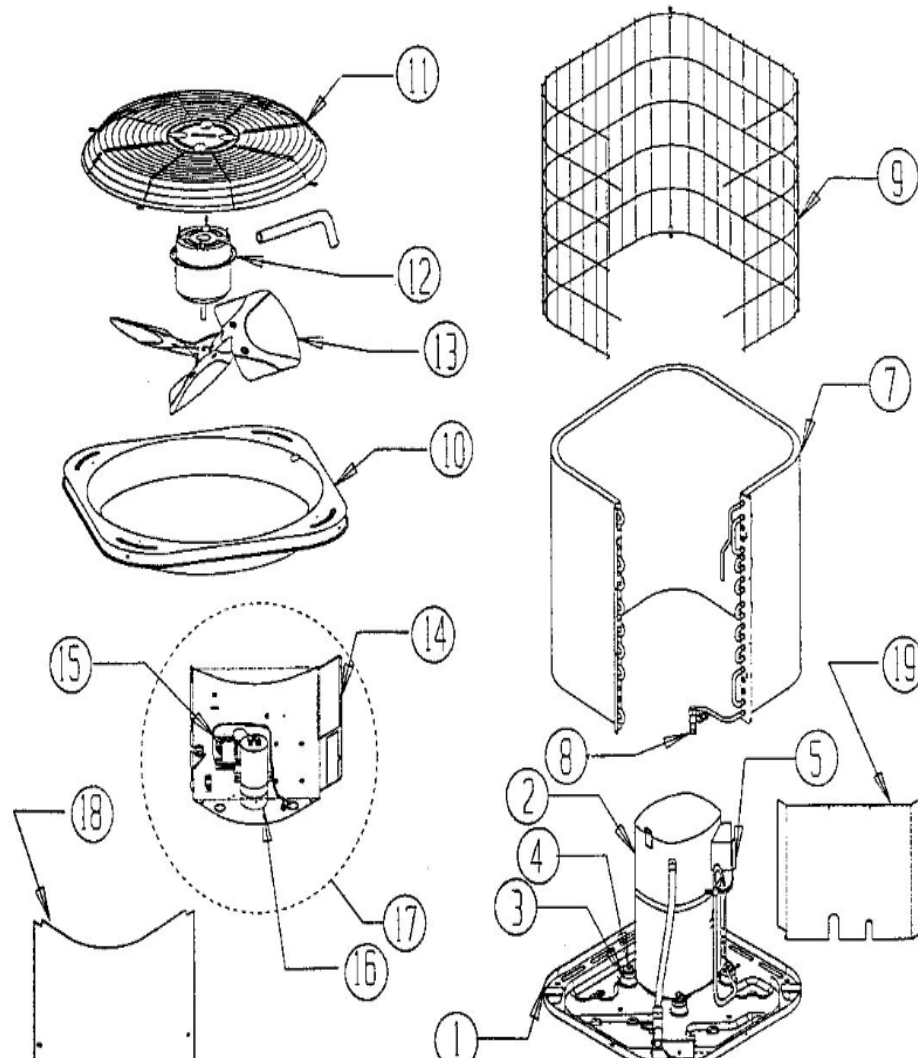

AIRE-FLO

AFAIR12B SERIES

Revision Number - 1

*OPTIONAL PARTS-FIELD INSTALLED

Callout	Name	Quantity	Description
KIT 1	KIT-HI PRESS SWITCHPRICE BOOK CAT #70L70 Cat #: Model/Part #:	1	
KIT 2	KIT-LO PRESS SWITCHPRICE BOOK CAT #70L71 Cat #: Model/Part #:	1	

CABINET PARTS

Callout	Name	Quantity	Description
1	BASE PAN Cat #: 72L6301 Model/Part #: 72L6301	1	CONDENSER
9	GUARD-COIL Cat #: 72L7601 Model/Part #: 72L7601	1	OUTDOOR
10	PANEL-TOP Cat #: 72L59 Model/Part #: 72L5901	1	PANEL-TOP
11	GUARD-FAN Cat #: 72L65 Model/Part #: 72L6501	1	GUARD-FAN
14	PANEL-CONTROL BOX Cat #: 72L60 Model/Part #: 72L6001	1	PANEL-CONTROL BOX
18	COVER-CONTROL BOX Cat #: 74M92 Model/Part #: 74M9201	1	PANEL-LOWER
19	PANEL-LOWER Cat #: 72L77 Model/Part #: 72L7701	1	PANEL-LOWER

CONTROL PANEL PARTS

Callout	Name	Quantity	Description
15	CONTACTOR Cat #: 72L10 Model/Part #: 72L1001	1	"SP,25 AMP"
16	CAPACITOR-FAN&RUN Cat #: 50M70 Model/Part #: 50M7001	1	"40+5MFD,370VAC"

COOLING PARTS