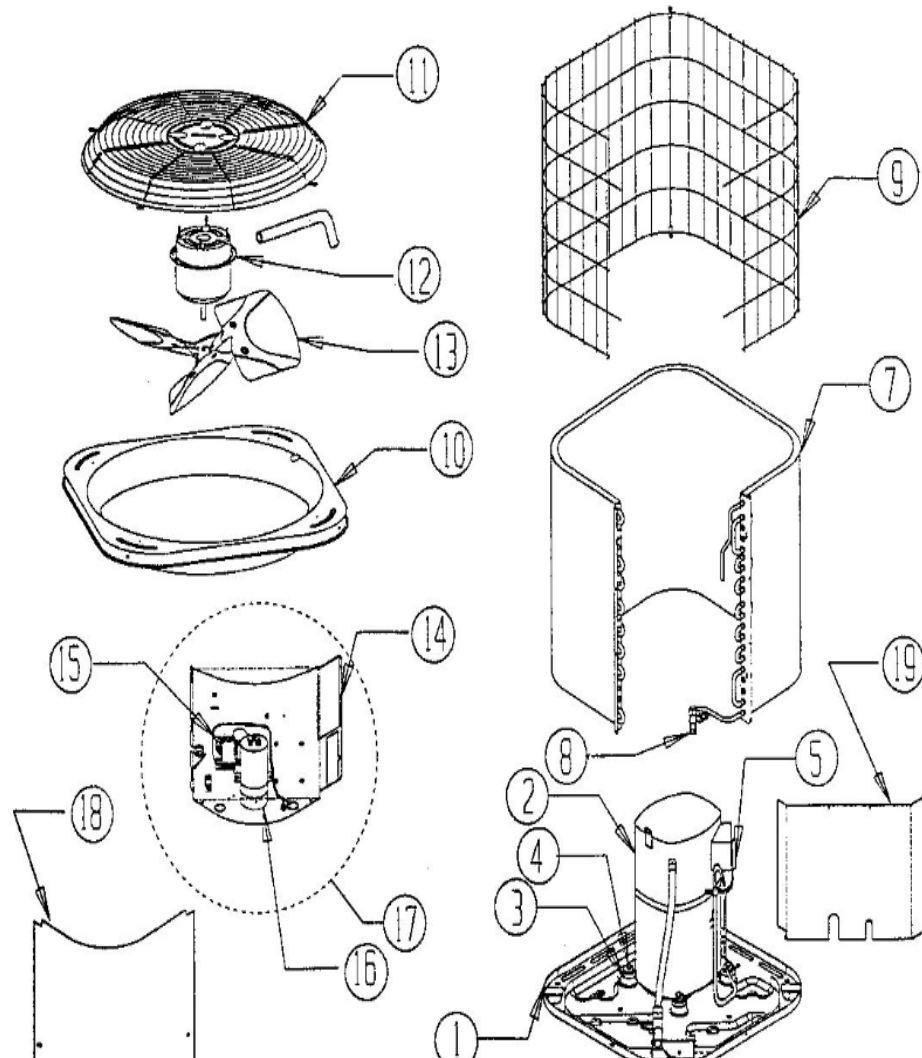

AIRE-FLO

AFAIR12B SERIES

Revision Number - 1

*OPTIONAL PARTS-FIELD INSTALLED

Callout	Name	Quantity	Description
KIT 1	KIT-HI PRESS SWITCHPRICE BOOK CAT #70L70 Cat #: Model/Part #:	1	
KIT 2	KIT-LO PRESS SWITCHPRICE BOOK CAT #70L71 Cat #: Model/Part #:	1	

CABINET PARTS

Callout	Name	Quantity	Description
1	BASE PAN Cat #: 72L6301 Model/Part #: 72L6301	1	CONDENSER
9	GUARD- COIL Cat #: 72L97 Model/Part #: 72L9701	1	OUTDOOR
10	PANEL-TOP Cat #: 72L59 Model/Part #: 72L5901	1	PANEL-TOP
11	GUARD-FAN Cat #: 72L65 Model/Part #: 72L6501	1	GUARD-FAN
14	PANEL-CONTROL BOX Cat #: 72L60 Model/Part #: 72L6001	1	PANEL-CONTROL BOX
18	COVER-CONTROL BOX Cat #: 74M92 Model/Part #: 74M9201	1	PANEL-LOWER
19	PANEL-LOWER Cat #: 72L98 Model/Part #: 72L9801	1	PANEL-LOWER

CONTROL PANEL PARTS

Callout	Name	Quantity	Description
15	CONTACTOR Cat #: 72L10 Model/Part #: 72L1001	1	"SP,25 AMP"
16	CAPACITOR-FAN&RUN Cat #: 50M70 Model/Part #: 50M7001	1	"40+5MFD,370VAC"

COOLING PARTS