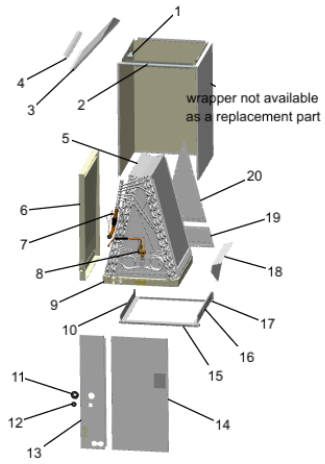

Parts List Number :000086760

Model Number :A4MXD4260AC3HAA

Part No.	Reference No.	Quantity	Description
000086774~S	*		COIL
0000101896~S	*		MODEL NUMBER DESCRIPTION

Part No.	Reference No.	Quantity	Description
000002528~P	*		MULTI-POSITION CASED COIL

Part No.	Reference No.	Quantity	Description
4AYTXVH4A4860A	*	1	KIT-TXV ADJ R410A
CLP00182	*	1	CLIP, EXPANSION VALVE
GRD00933	3	1	GUARD;SPLASH, 19.29 X 12.00
BAF01201	4	1	BAFFLE; DRAIN, 1.27 X 20.75, V-SHAPED CHANNEL
BAF01453	5	1	BAFFLE; TOP, 18.79 X 5.90
PAN03222	6	1	PAN; SECONDARY DRAIN PAN ASSEMBLY, PLASTIC, 28.73 X 21.10 X 1.50
BOD00114	7	1	BODY; VALVE, BRASS, 7/16 HEX, 7/16 -20 UNF-2A
VAL11789	8	1	VALVE; TEV HXCE 8 KX200 B15 R410A
PAN03853	9a	1	PAN; DRAIN, 21.10 X 23.28
PLU00457	9b	1	PLUG; DRAIN PAN
SUP06651	10	1	SUPPORT; COIL SHIELD
GRM00863	11	1	GROMMET; SUCTION GROMMET
GRM00864	12	1	GROMMET; CONE GROMMET, LIQUID LINE
PNL36848	13	1	PANEL; INSULATION ASM-LINESET
PNL36859	14	1	PANEL; INSULATION ASM-COIL
BRK05159	15	1	BRACKET; BOTTOM
SUP06650	16	1	SUPPORT; COIL SHIELD
PLT05402	19	2	PLATE; COIL BAFFLE, BOTTOM EMBOSSSED, 17.50 L X 5.50 H
PLT05415	20	2	PLATE; COIL BAFFLE, TOP EMBOSSSED, 14.30 L X 20.86 H

Part No.	Reference No.	Quantity	Description
000009819~P	*		MODEL NUMBER GRAPHIC

MODEL NUMBER DESCRIPTION

75013902

REV
A

COILS

Example Model Number:

A 4 M X B 3 6 4 2 A C 6 H A A
1 - - - 5 - - - 10 - - - 15

Digit 1 – Brand

A = RunTru Brand

Digit 2 – Refrigerant Type

4 = R410a

Digit 3 – Position

M = Multi-position (Up/Down/Left/Right)

Digit 4 – Coil Design

X = Direct Expansion Evaporator Coil

Digit 5 – Cabinet Width