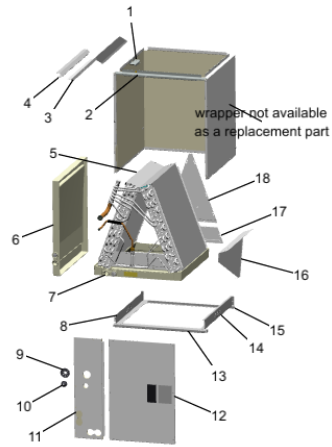

Parts List Number :000086760

Model Number :A4MXC4248AC6HAA

Part No.	Reference No.	Quantity	Description
000086774~S	*		COIL
0000101896~S	*		MODEL NUMBER DESCRIPTION

Part No.	Reference No.	Quantity	Description
000002525~P	*		MULTI-POSITION CASED COIL

Part No.	Reference No.	Quantity	Description
4AYTXVH4A4860A	*	1	KIT-TXV ADJ R410A
BAYORIACHP0077	*	1	KIT RESTRICTOR ORIFICE
WAS01180	*	1	WASHER; TEFLON, 0.46 ID X 0.56 OD X 0.056 THK
GRD00938	3	1	GUARD; SPLASH, 19.29 X 8.00
BAF01201	4	1	BAFFLE; DRAIN, 1.27 X 20.75, V-SHAPED CHANNEL
BAF01453	5	1	BAFFLE; TOP, 18.79 X 5.90
PAN03221	6	1	PAN; SECONDARY DRAIN PAN ASSEMBLY, PLASTIC, 25.48 X 21.10 X 1.50
PAN03217	7a	1	PAN; DRAIN PAN ASSEMBLY, PLASTIC, 19.78 X 21.10 X 2.54
PLU00457	7b	1	PLUG; DRAIN PAN
SUP06651	8	1	SUPPORT; COIL SHIELD
GRM00863	9	1	GROMMET; SUCTION GROMMET
GRM00864	10	1	GROMMET; CONE GROMMET, LIQUID LINE
PNL36847	11	1	PANEL; INSULATION ASM-LINESET
PNL36856	12	1	PANEL; INSULATION ASM-COIL
BRK05158	13	1	BRACKET; BOTTOM
SUP06650	14	1	SUPPORT; COIL SHIELD
PLT05394	17	2	PLATE; COIL BAFFLE-LOWER, 14.00 L X 5.50 H
PLT05407	18	2	PLATE; COIL BAFFLE, TOP, 11.04 W X 17.40 H

MODEL NUMBER DESCRIPTION
Parts List Number :0000086760
Model Number :A4MXC4248AC6HAA

Part No.	Reference No.	Quantity	Description
000009819~P	*		MODEL NUMBER GRAPHIC

MODEL NUMBER DESCRIPTION
COILS

75013902

M = Multi-position (Up/Down/Left/Right)

Digit 4 – Coil Design

X = Direct Expansion Evaporator Coil

Digit 5 – Cabinet Width

A = 14.5"

B = 17.5"

C = 21.0"

D = 24.5"