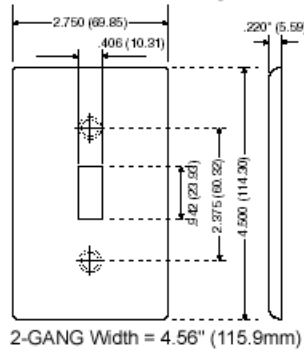

### Technical Information

Product Features

**Color :** Light Almond

**Gang :** 2

**Mount :** Device

**Size :** Standard

**Standards and Certifications :** UL/CSA

**Type :** Combination

### Dimensional Diagram