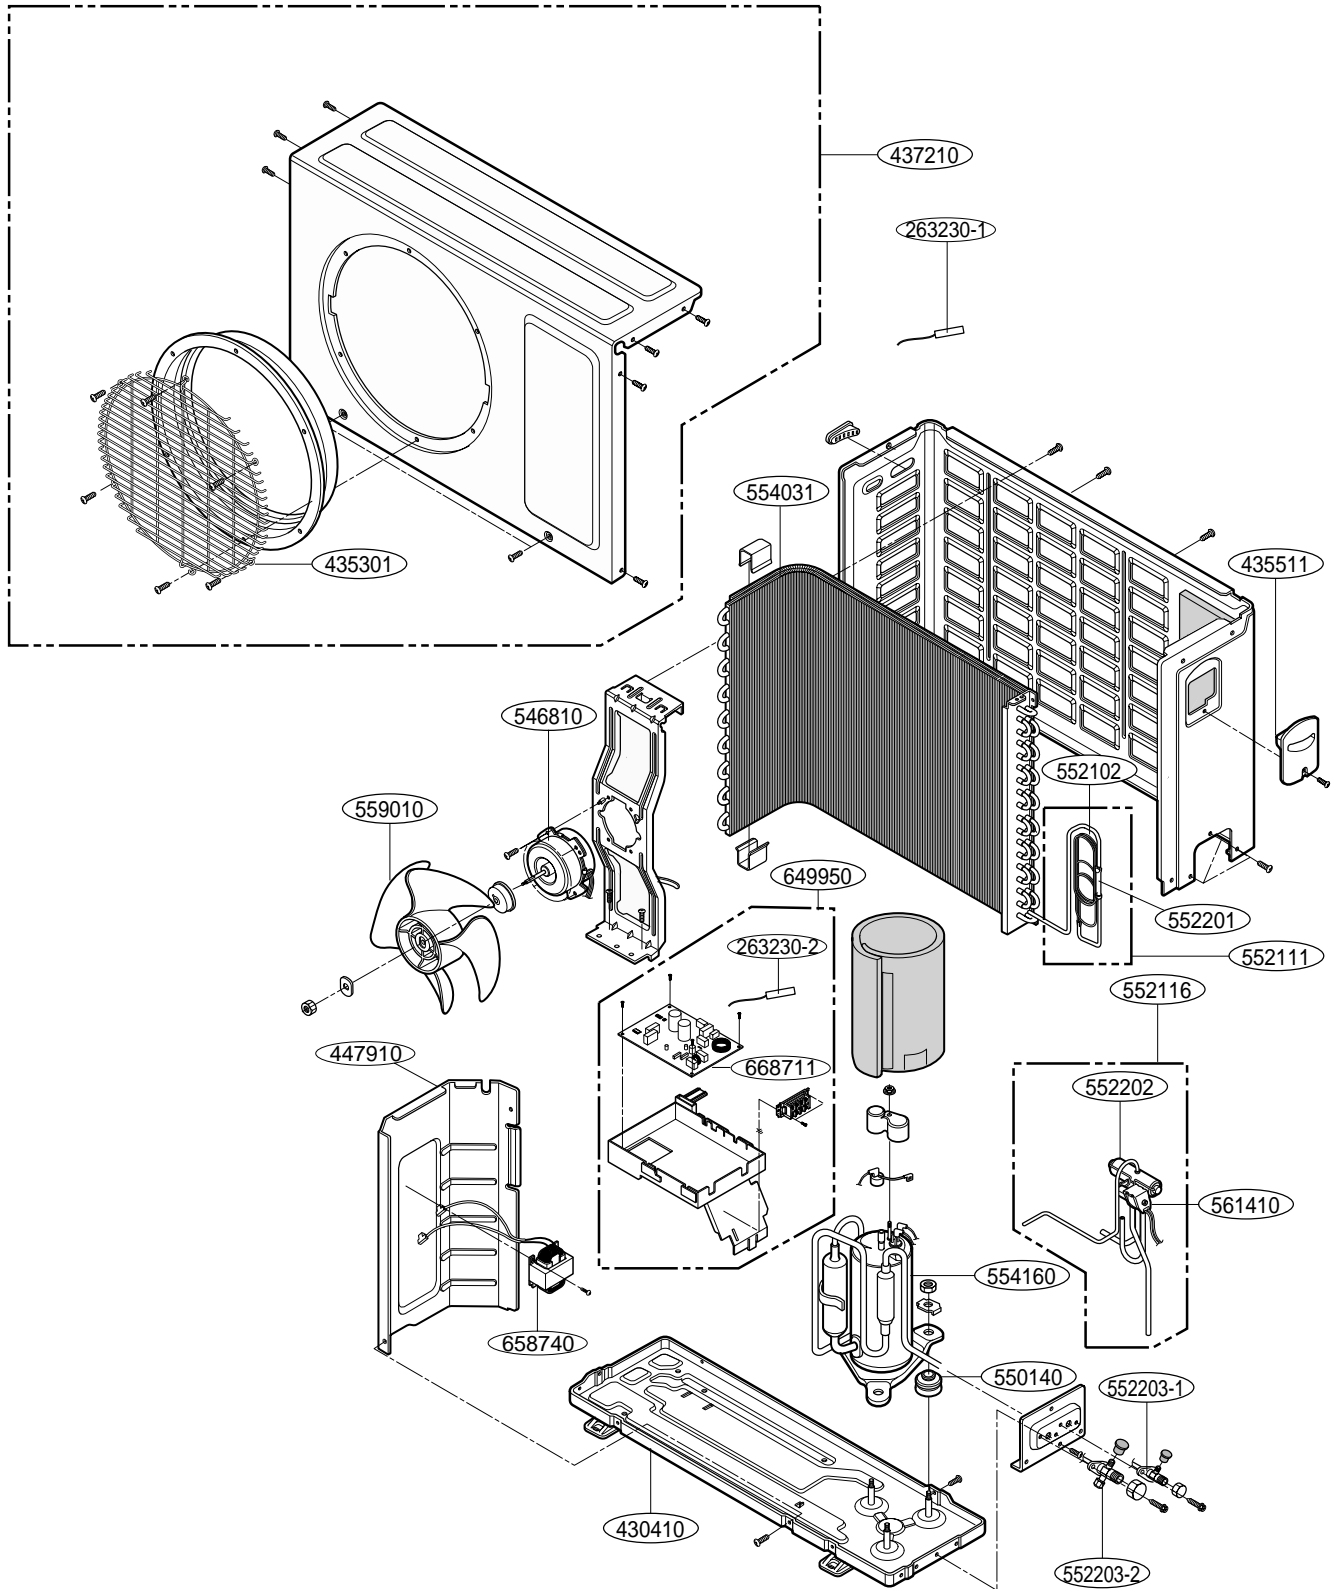

Exploded View

Indoor Unit

Outdoor Unit

Model:AS-W126ERH0/BH0/VH0, AS-W096ERH0/BH0/VH0 (UL Chassis)

Replacement Parts List

Parts List (Indoor)

LOCATION No.	DESCRIPTION	PART No.			REMARKS
		AS-W126ERH0	AS-W126EBH0	AS-W126EVH0	
131410	CHASSIS ASSEMBLY	3141A20034C	3141A20034C	3141A20034C	
135311	GRILLE SSEMBLY,DISCHARGE(INDOOR)	3531A10373A	3531A10373A	3531A10373A	
135312	GRILLE ASSEMBLY,FRONT(INDOOR)	3531A10374D	3531A10374E	3531A10374F	
135516	COVER ASSEMBLY,MOTOR	3551A20156B	3551A20156B	3551A20156B	
146811	MOTOR ASSEMBLY,STEP	4681A20055A	4681A20055A	4681A20055A	
152302	FILTER(MECH),A/C	5230A20064A	5230A20064A	5230A20064A	
159901	VANE,HORIZONTAL	5990A20072A	5990A20072A	5990A20072A	
249951	CONTROL BOX ASSEMBLY,INDOOR	4995A20495U	4995A20495U	4995A20495U	
263230	THERMISTOR ASSEMBLY	6323A30002F	6323A30002F	6323A30002F	
264110	POWER CORD ASSEMBLY	6411A20013E	6411A20013E	6411A20013E	
266090	H.V ASSEMBLY	6609A10003Z	6609A10003Z	6609A10003Z	
267110	REMOTE CONTROLLER ASSEMBLY	6711A20083X	6711A20083X	6711A20083X	
268712	LCD MODULE	6306A90009A	6306A90009A	6306A90009A	
268714	PWB(PCB) ASSEMBLY,MAIN	6871A20914A	6871A20914A	6871A20914A	
342800	BEARING	4280A20004B	4280A20004B	4280A20004B	
346810	MOTOR ASSEMBLY,INDOOR	4681A20091J	4681A20091J	4681A20091J	
35211B	TUBE ASSEMBLY,TUBING	5211A29044A	5211A29044A	5211A29044A	
352150	HOSE ASSEMBLY,DRAIN	5251A20011G	5251A20011G	5251A20011G	
354210	EVAPORATOR ASSEMBLY,FIRST	5421A20258B	5421A20258B	5421A20258B	
359011	FAN ASSEMBLY,CROSS FLOW	5901A20017H	5901A20017H	5901A20017H	
733010	PLATE ASSEMBLY,INSTALL	3301A20020A	3301A20020A	3301A20020A	