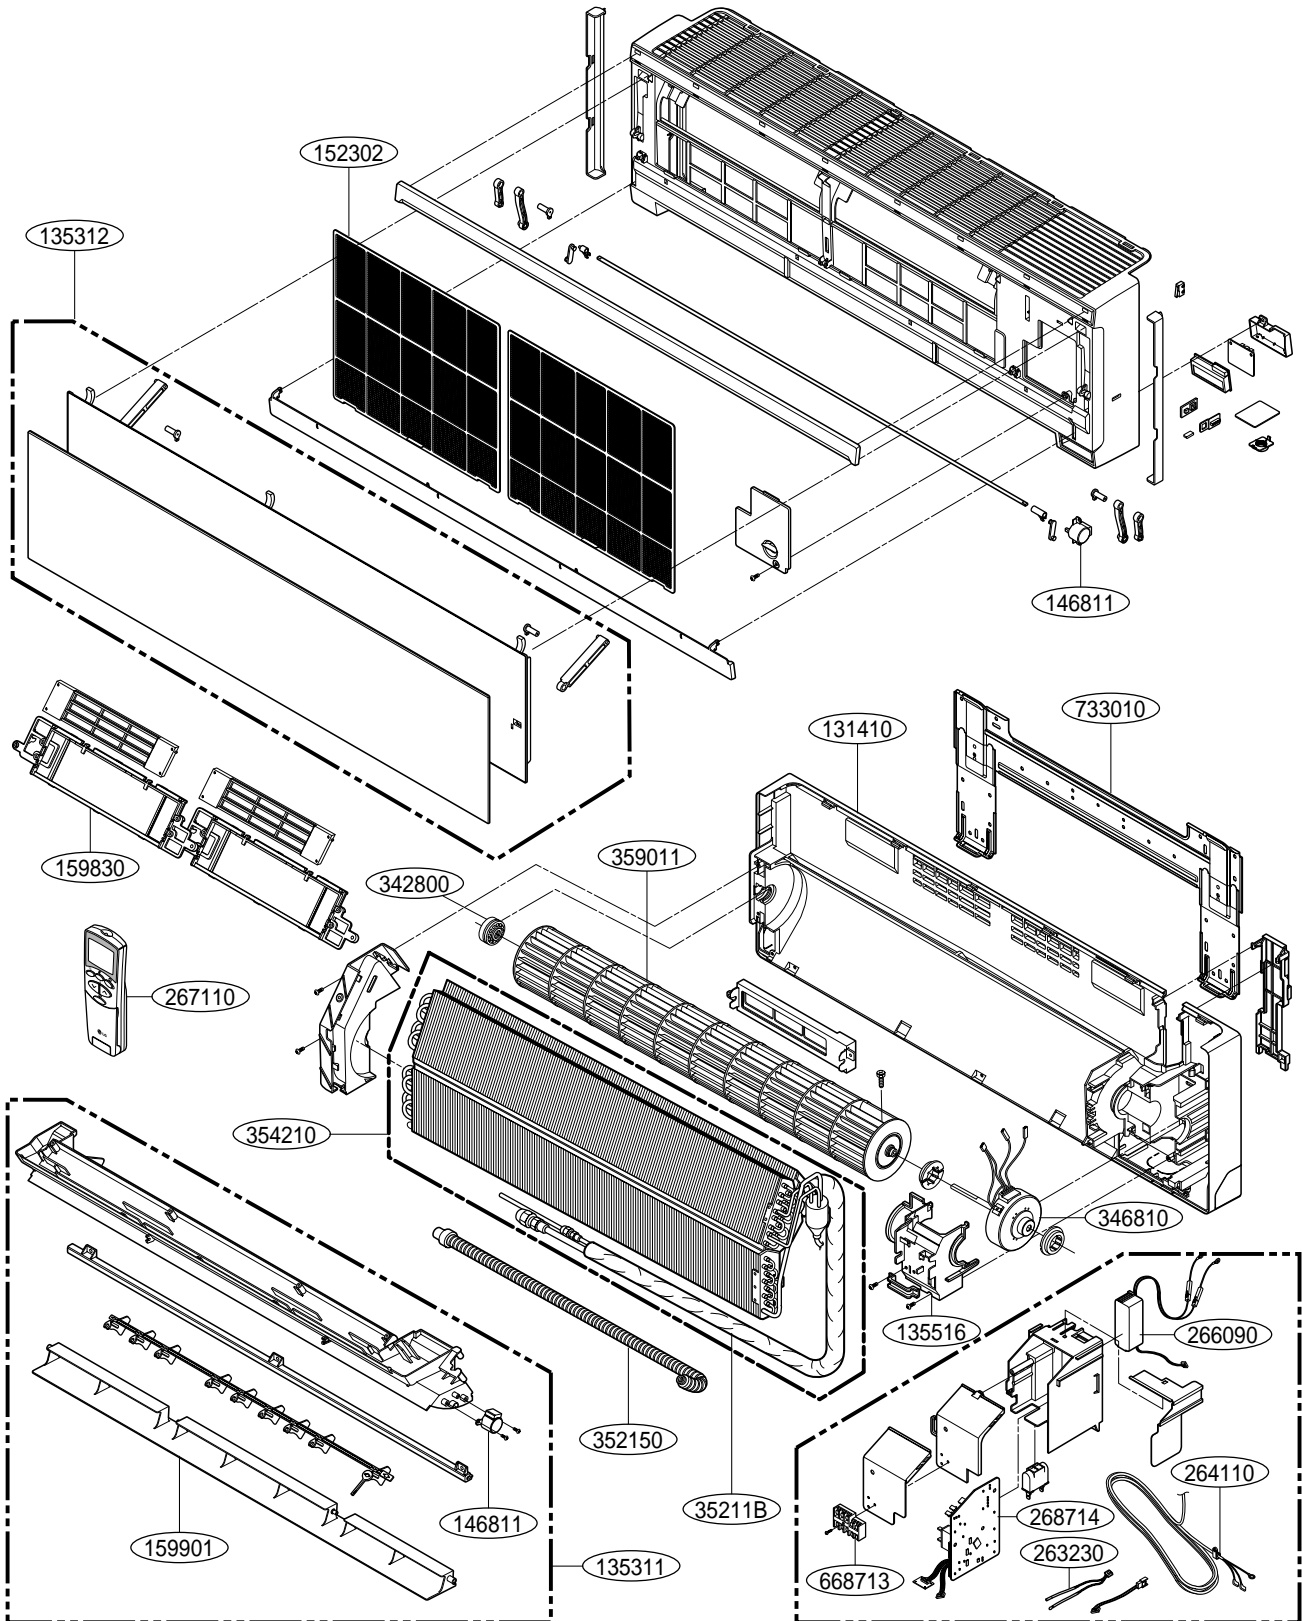

Exploded View

Indoor Unit

Outdoor Unit

Model:AS-W126ERH0/BH0/VH0, AS-W096ERH0/BH0/VH0 (UL Chassis)

Replacement Parts List

Parts List (Indoor)

LOCATION No.	DESCRIPTION	PART No.			REMARKS
		AS-W126ERH0	AS-W126EBH0	AS-W126EVH0	
131410	CHASSIS ASSEMBLY	3141A20034C	3141A20034C	3141A20034C	
135311	GRILLE SSEMBLY,DISCHARGE(INDOOR)	3531A10373A	3531A10373A	3531A10373A	
135312	GRILLE ASSEMBLY,FRONT(INDOOR)	3531A10374D	3531A10374E	3531A10374F	
135516	COVER ASSEMBLY,MOTOR	3551A20156B	3551A20156B	3551A20156B	
146811	MOTOR ASSEMBLY,STEP	4681A20055A	4681A20055A	4681A20055A	
152302	FILTER(MECH),A/C	5230A20064A	5230A20064A	5230A20064A	
159901	VANE,HORIZONTAL	5990A20072A	5990A20072A	5990A20072A	
249951	CONTROL BOX ASSEMBLY,INDOOR	4995A20495U	4995A20495U	4995A20495U	
263230	THERMISTOR ASSEMBLY	6323A30002F	6323A30002F	6323A30002F	
264110	POWER CORD ASSEMBLY	6411A20013E	6411A20013E	6411A20013E	
266090	H.V ASSEMBLY	6609A10003Z	6609A10003Z	6609A10003Z	
267110	REMOTE CONTROLLER ASSEMBLY	6711A20083X	6711A20083X	6711A20083X	
268712	LCD MODULE	6306A90009A	6306A90009A	6306A90009A	
268714	PWB(PCB) ASSEMBLY,MAIN	6871A20914A	6871A20914A	6871A20914A	
342800	BEARING	4280A20004B	4280A20004B	4280A20004B	
346810	MOTOR ASSEMBLY,INDOOR	4681A20091J	4681A20091J	4681A20091J	
35211B	TUBE ASSEMBLY,TUBING	5211A29044A	5211A29044A	5211A29044A	
352150	HOSE ASSEMBLY,DRAIN	5251A20011G	5251A20011G	5251A20011G	
354210	EVAPORATOR ASSEMBLY,FIRST	5421A20258B	5421A20258B	5421A20258B	
359011	FAN ASSEMBLY,CROSS FLOW	5901A20017H	5901A20017H	5901A20017H	
733010	PLATE ASSEMBLY,INSTALL	3301A20020A	3301A20020A	3301A20020A	