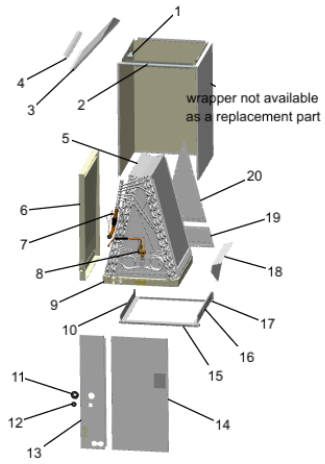

Parts List Number :0000195456

Model Number :4TXCB006DS3HCBA

Part No.	Reference No.	Quantity	Description
0000195463~S	*		COIL

Part No.	Reference No.	Quantity	Description
0000046431~P	*		COIL PARTS LIST

Part No.	Reference No.	Quantity	Description
CMP01450	*	1	CLAMP; HOSE, 11/16 - 1-1/4, 1/2 W, 5/16 HEX SCREW, STAINLESS STEEL
PLT05393	*	2	PLATE; COIL BAFFLE-LOWER, 10.49 L X 3.50 H
PLT05406	*	2	PLATE; COIL BAFFLE, TOP, 9.21 W X 20.04 H
SCR00965	*	26	SCREW, 10-16 AB HXW 1/2 S N
SCR00969	*	4	SCREW;10-16 BT HXW 5/8 S
TIE00026	*	1	TIE; CABLE, 8-1/2IN.
BAF01223	4	1	BAFFLE; TOP, 17.88 X 10.00 X 2.00 TRIANGULAR GALVANIZED SHEET METAL
BAF01523	5	1	BAFFLE; TOP
BOD00114	7	1	BODY; VALVE, BRASS, 7/16 HEX, 7/16 -20 UNF-2A
TUB13777	8	1	TUBE; ASSEMBLY, LIQUID. INCLUDES FLANGE FITTING, HEX NUT AND INLET SCREEN
VAL12789	8A	1	VALVE; TEV HXCE 6 KX200 B15 R410A
PAN03216	9	1	PAN; DRAIN PAN ASSEMBLY, PLASTIC,16.28 X 21.10 X 2.54
PLU00457	9A	1	PLUG; DRAIN PAN