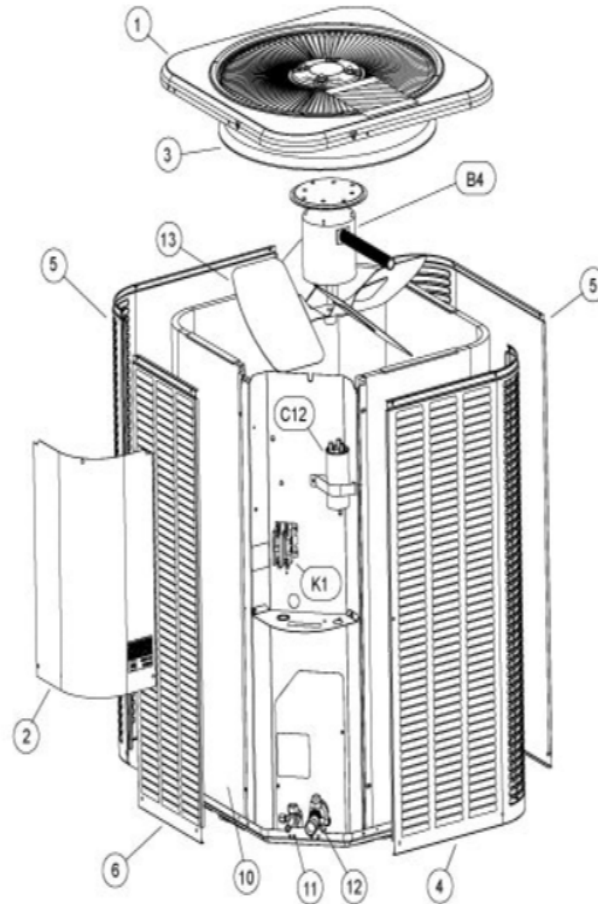

4AC14L Series

Revision Number - 7A

*OPTIONAL PARTS-FIELD INSTALLED

Callout	Name	Quantity	Description
	CAPACITOR-START Cat #: 63A06 Model/Part #: 63A0601	1	176-216 MFD @ 320V ROUND
	RELAY-POTENTIAL Cat #: 58327 Model/Part #: P-8-3577	1	SPNC
ST KIT	START KIT Cat #: 88M91 Model/Part #: LB-31200BAR	1	INCL NEXT 2 PARTS

CABINET PARTS

Callout	Name	Quantity	Description
	PLATE-PATCH DUCANE GRAY Cat #: 83W75 Model/Part #: 102098-02	1	PLATE-PATCH DUCANE GRAY
	COVER Cat #: 69J03 Model/Part #: 69J0301	1	COVER SOUND
1	PANEL-TOP 28 X 28, DUCANE GRAY Cat #: 14X36 Model/Part #: 614379-02	1	PANEL-TOP 28 X 28, DUCANE GRAY
2	PANEL-CONTROL Cat #: 61W02 Model/Part #: 102073-02	1	COVER, CONTROL PANEL (DUCANE GRAY)
3	ORIFICE Cat #: 98M16 Model/Part #: 100001-01	1	ORIFICE RING (22 I.D. X 6)
4	PANEL - LOUVER (RIGHT) Cat #: 61W35 Model/Part #: 603090-03	1	PANEL - LOUVER (RIGHT)
5	PANEL - LOUVER (CENTER) Cat #: 61W40 Model/Part #: 603091-03	2	PANEL - LOUVER (CENTER)
6	PANEL - LOUVER (LEFT) Cat #: 61W45 Model/Part #: 603092-03	1	PANEL - LOUVER (LEFT)

CONTROL PANEL PARTS

Callout	Name	Quantity	Description
C12	CAPACITOR-FAN&RUN Cat #: 89M83 Model/Part #: 100335-15	1	45 + 10 MFD @ 440V ROUND
K1	CONTACTOR Cat #: 95M56 Model/Part #: 100438-02	1	"SPST, 24V"