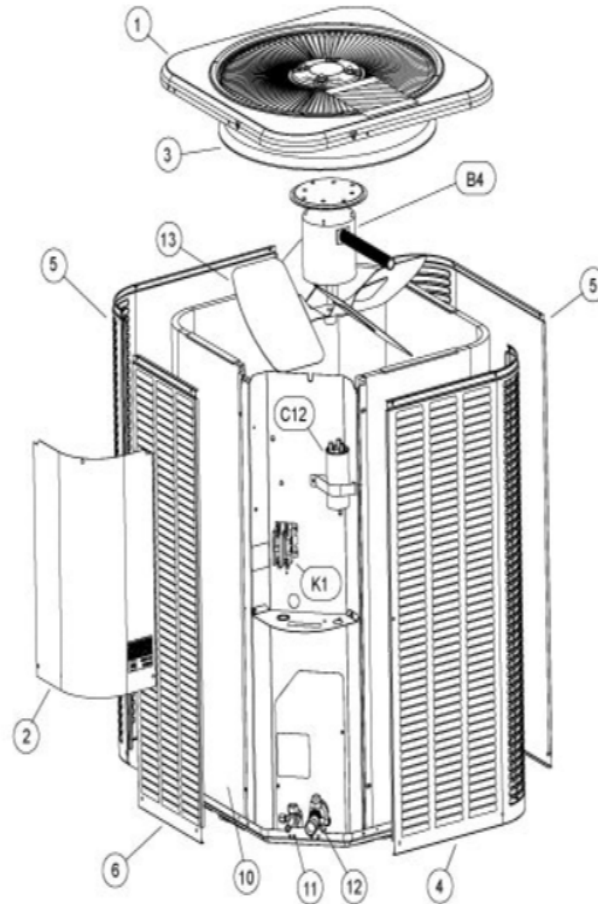

4AC14L Series

Revision Number - 6A

*OPTIONAL PARTS-FIELD INSTALLED

Callout	Name	Quantity	Description
	CAPACITOR-START Cat #: 63A06 Model/Part #: 63A0601	1	176-216 MFD @ 320V ROUND
	RELAY-POTENTIAL Cat #: 58327 Model/Part #: P-8-3577	1	SPNC
ST KIT	START KIT Cat #: 88M91 Model/Part #: LB-31200BAR	1	INCL NEXT 2 PARTS

CABINET PARTS

Callout	Name	Quantity	Description
	PLATE-PATCH DUCANE GRAY Cat #: 83W75 Model/Part #: 102098-02	1	PLATE-PATCH DUCANE GRAY
	COVER Cat #: 69J03 Model/Part #: 69J0301	1	COVER SOUND
1	PANEL-TOP 28 X 28, DUCANE GRAY Cat #: 92W53 Model/Part #: 102875-02	1	PANEL-TOP 28 X 28, DUCANE GRAY
2	PANEL-CONTROL Cat #: 61W02 Model/Part #: 102073-02	1	COVER, CONTROL PANEL (DUCANE GRAY)
3	ORIFICE Cat #: 98M16 Model/Part #: 100001-01	1	ORIFICE RING (22 I.D. X 6)
4	PANEL - LOUVER (RIGHT) Cat #: 61W35 Model/Part #: 603090-03	1	PANEL - LOUVER (RIGHT)
5	PANEL - LOUVER (CENTER) Cat #: 61W40 Model/Part #: 603091-03	2	PANEL - LOUVER (CENTER)
6	PANEL - LOUVER (LEFT) Cat #: 61W45 Model/Part #: 603092-03	1	PANEL - LOUVER (LEFT)

CONTROL PANEL PARTS