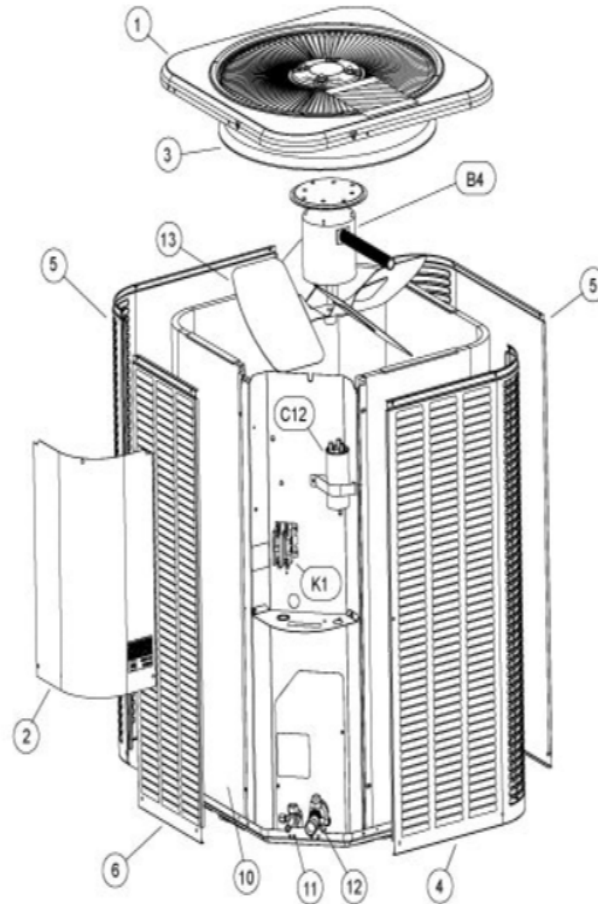

4AC14L Series

Revision Number - 3A

*OPTIONAL PARTS-FIELD INSTALLED

Callout	Name	Quantity	Description
	CAPACITOR-START Cat #: 63A06 Model/Part #: 63A0601	1	CAPACITOR 176-216 MFD @ 320V ROUND
	RELAY-POTENTIAL Cat #: 58327 Model/Part #: P-8-3577	1	RELAY - POTENTIAL
ST KIT	START KIT Cat #: 88M91 Model/Part #: LB-31200BAR	1	INC NEXT 2 PARTS

CABINET PARTS

Callout	Name	Quantity	Description
	PLATE-PATCH DUCANE GRAY Cat #: 83W75 Model/Part #: 102098-02	1	PLATE-PATCH DUCANE GRAY
1	PANEL-TOP Cat #: 61W05 Model/Part #: 102419-02	1	PANEL-TOP 28 X 28, DUCANE GRAY
2	COVER-CONTROL BOX Cat #: 61W01 Model/Part #: 102072-02	1	COVER, CONTROL PANEL (DUCANE GRAY)
3	ORIFICE Cat #: 98M16 Model/Part #: 100001-01	1	ORIFICE RING (22 I.D. X 6)
4	PANEL - LOUVER (RIGHT) Cat #: 61W36 Model/Part #: 603090-04	1	PANEL - LOUVER (RIGHT)
5	PANEL - LOUVER (CENTER) Cat #: 61W41 Model/Part #: 603091-04	2	PANEL - LOUVER (CENTER)
6	PANEL - LOUVER (LEFT) Cat #: 61W46 Model/Part #: 603092-04	1	PANEL - LOUVER (LEFT)

CONTROL PANEL PARTS

Callout	Name	Quantity	Description
C12	CAPACITOR-FAN&RUN Cat #: 89M80 Model/Part #: 100335-12	1	CAPACITOR- FAN&RUN 45 / 5 MFD@440V ROUND
K1	CONTACTOR Cat #: 95M55 Model/Part #: 100438-01	1	"SPST, 24V"