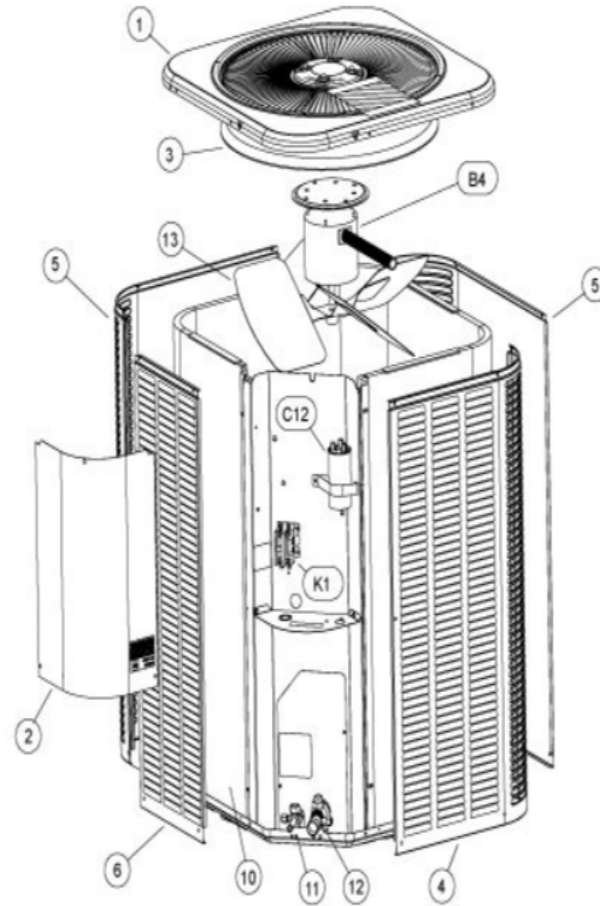

4AC14L Series

Revision Number - 7A

*OPTIONAL PARTS-FIELD INSTALLED

Callout	Name	Quantity	Description
	CAPACITOR-START Cat #: 47A60 Model/Part #: 47A6001	1	CAPACITOR 88 + 108 MFD @ 330V ROUND
	RELAY-POTENTIAL Cat #: 58327 Model/Part #: P-8-3577	1	SPNC
ST KIT	START-KIT Cat #: 10J42 Model/Part #: LB-31200BM	1	START KIT

CABINET PARTS

Callout	Name	Quantity	Description
	PLATE-PATCH DUCANE GRAY Cat #: 83W75 Model/Part #: 102098-02	1	PLATE-PATCH DUCANE GRAY
1	PANEL-TOP 28 X 28, DUCANE GRAY Cat #: 14X36 Model/Part #: 614379-02	1	PANEL-TOP 28 X 28, DUCANE GRAY
2	COVER-CONTROL BOX Cat #: 61W01 Model/Part #: 102072-02	1	COVER, CONTROL PANEL (DUCANE GRAY)
3	ORIFICE Cat #: 98M16 Model/Part #: 100001-01	1	ORIFICE RING (22 I.D. X 6)
4	PANEL - LOUVER (RIGHT) Cat #: 61W36 Model/Part #: 603090-04	1	PANEL - LOUVER (RIGHT)
5	PANEL - LOUVER (CENTER) Cat #: 61W41 Model/Part #: 603091-04	2	PANEL - LOUVER (CENTER)
6	PANEL - LOUVER (LEFT) Cat #: 61W46 Model/Part #: 603092-04	1	PANEL - LOUVER (LEFT)

CONTROL PANEL PARTS

Callout	Name	Quantity	Description
C12	CAPACITOR-FAN MTR Cat #: 89M77 Model/Part #: 100335-09	1	CAPACITOR 40 + 5 MFD @ 440V ROUND
K1	CONTACTOR Cat #: 95M55 Model/Part #: 100438-01	1	"SPST, 24V"