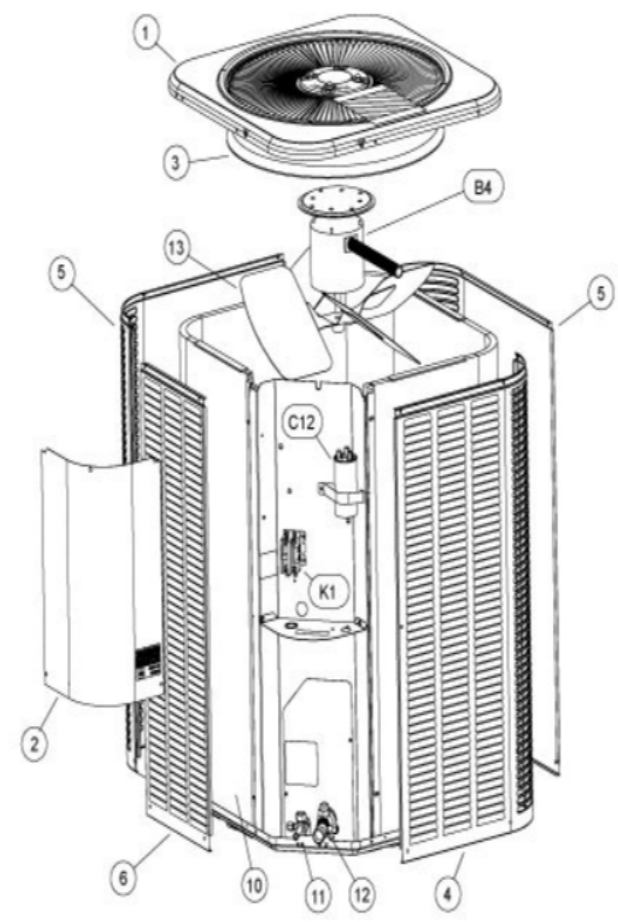

4AC14L Series

Revision Number - 3A

*OPTIONAL PARTS-FIELD INSTALLED

Callout	Name	Quantity	Description
	CAPACITOR-START Cat #: 63A06 Model/Part #: 63A0601	1	176-216 MFD @ 320V ROUND
	RELAY-POTENTIAL Cat #: 58327 Model/Part #: P-8-3577	1	SPNC
ST KIT	START KIT Cat #: 88M91 Model/Part #: LB-31200BAR	1	INCL NEXT 2 PARTS

CABINET PARTS

Callout	Name	Quantity	Description
	PLATE-PATCH DUCANE GRAY Cat #: 83W75 Model/Part #: 102098-02	1	PLATE-PATCH DUCANE GRAY
1	PANEL-TOP 28 X 28, DUCANE GRAY Cat #: 92W53 Model/Part #: 102875-02	1	PANEL-TOP 28 X 28, DUCANE GRAY
2	COVER-CONTROL BOX Cat #: 61W01 Model/Part #: 102072-02	1	COVER, CONTROL PANEL (DUCANE GRAY)
3	ORIFICE Cat #: 98M16 Model/Part #: 100001-01	1	ORIFICE RING (22 I.D. X 6)
4	PANEL - LOUVER (RIGHT) Cat #: 61W36 Model/Part #: 603090-04	1	PANEL - LOUVER (RIGHT)
5	PANEL - LOUVER (CENTER) Cat #: 61W41 Model/Part #: 603091-04	2	PANEL - LOUVER (CENTER)
6	PANEL - LOUVER (LEFT) Cat #: 61W46 Model/Part #: 603092-04	1	PANEL - LOUVER (LEFT)

CONTROL PANEL PARTS

Callout	Name	Quantity	Description
C12	CAPACITOR-FAN MTR	1	CAPACITOR 40 + 5