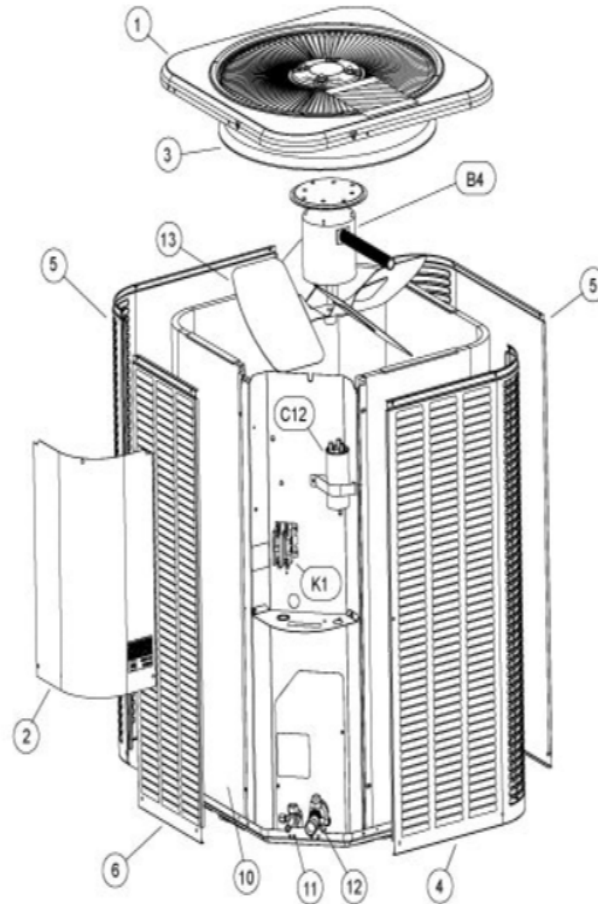

4AC14L Series

Revision Number - 13A

*OPTIONAL PARTS-FIELD INSTALLED

Callout	Name	Quantity	Description
	CAPACITOR-START Cat #: 47A60 Model/Part #: 47A6001	1	CAPACITOR 88 + 108 MFD @ 330V ROUND
	RELAY-POTENTIAL Cat #: 58327 Model/Part #: P-8-3577	1	RELAY - POTENTIAL
ST KIT	START-KIT Cat #: 10J42 Model/Part #: LB-31200BM	1	START KIT

CABINET PARTS

Callout	Name	Quantity	Description
	PLATE-PATCH DUCANE GRAY Cat #: 83W74 Model/Part #: 102097-02	1	PLATE-PATCH DUCANE GRAY
	POST CORNER 28H Cat #: 15J88 Model/Part #: 614377-02	3	POST CORNER 28H
1	PANEL-TOP 28 X 28, DUCANE GRAY Cat #: 14X36 Model/Part #: 614379-02	1	PANEL-TOP 28 X 28, DUCANE GRAY
2	PANEL-CONTROL Cat #: 61W02 Model/Part #: 102073-02	1	COVER, CONTROL PANEL (DUCANE GRAY)
3	ORIFICE Cat #: 98M16 Model/Part #: 100001-01	1	ORIFICE RING (22 I.D. X 6)
4	PANEL LOUVER RIGHT - 28B X 28H Cat #: 15J60 Model/Part #: 614375-16	1	PANEL LOUVER RIGHT - 28B X 28H
5	PANEL LOUVER CENTER 28 X 28 Cat #: 15J73 Model/Part #: 614375-25	2	PANEL LOUVER CENTER 28 X 28
6	PANEL LOUVER LEFT 28 X 28 Cat #: 15J45 Model/Part #: 614375-08	1	PANEL LOUVER LEFT 28 X 28

CONTROL PANEL PARTS

Callout	Name	Quantity	Description
C12	CAPACITOR-FAN&RUN Cat #: 89M74 Model/Part #: 100335-06	1	35 / 5 MFD @ 440V ROUND
K1	CONTACTOR Cat #: 95M55 Model/Part #: 100438-01	1	"SPST, 24V"