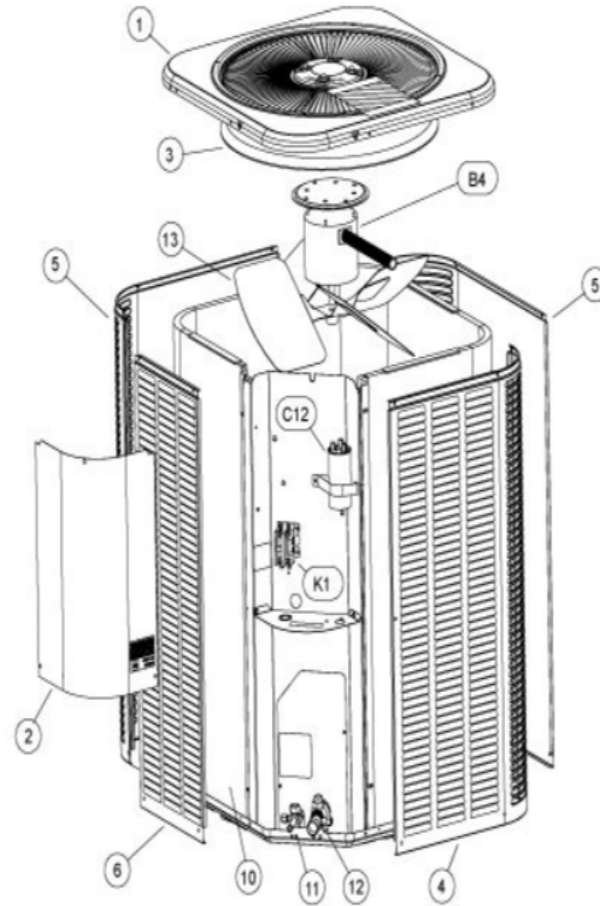

4AC14L Series

Revision Number - 2A

CABINET PARTS

Callout	Name	Quantity	Description
	PLATE-PATCH DUCANE GRAY Cat #: 83W74 Model/Part #: 102097-02	1	PLATE-PATCH DUCANE GRAY
1	PANEL-TOP Cat #: 61W03 Model/Part #: 102420-02	1	PANEL-TOP 24 X 24, DUCANE GRAY
2	PANEL-CONTROL Cat #: 61W02 Model/Part #: 102073-02	1	COVER, CONTROL PANEL (DUCANE GRAY)
3	ORIFICE Cat #: 95M53 Model/Part #: 100001-03	1	ORIFICE RING - 18X4 DEEP
4	PANEL - LOUVER (RIGHT) Cat #: 61W61 Model/Part #: 603087-02	1	PANEL - LOUVER (RIGHT)
5	PANEL - LOUVER (CENTER) Cat #: 61W64 Model/Part #: 603088-02	2	PANEL - LOUVER (CENTER)
6	PANEL - LOUVER (LEFT) Cat #: 61W67 Model/Part #: 603089-02	1	PANEL - LOUVER (LEFT)

CONTROL PANEL PARTS

Callout	Name	Quantity	Description
C12	CAPACITOR-FANandRUN 30 / 5 MFD @ 440V R Cat #: 89M71 Model/Part #: 100335-03	1	CAPACITOR- FAN&RUN 30 / 5 MFD @ 440V ROU
K1	CONTACTOR Cat #: 95M55 Model/Part #: 100438-01	1	"SPST, 24V"

COOLING PARTS

Callout	Name	Quantity	Description
	DRIER Cat #: 95M52 Model/Part #: 100214-03	1	DRIER: R410A - ONE WAY - 55G