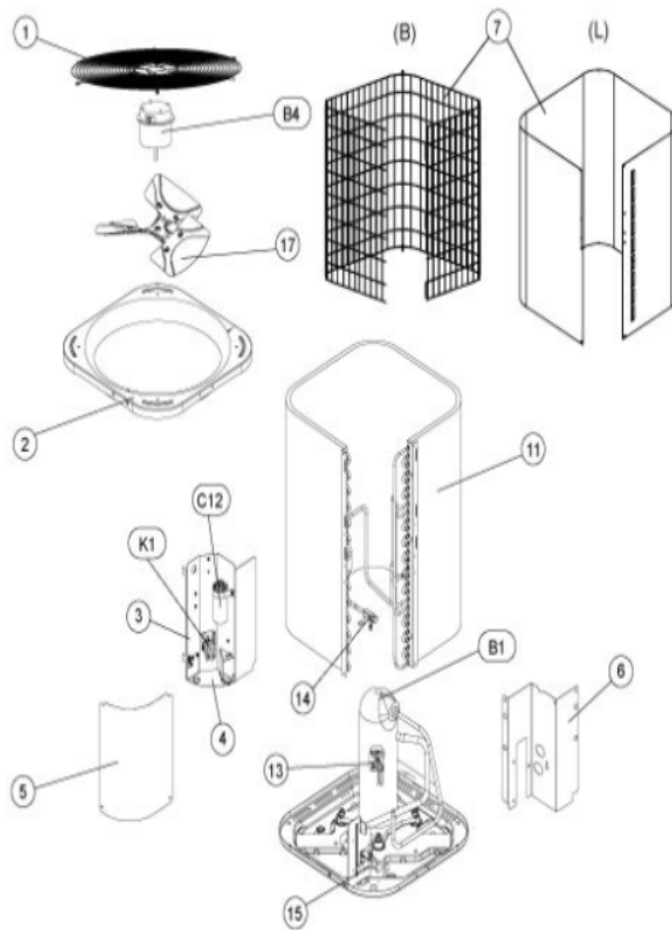

4AC13 SERIES

4AC13L Series

Revision Number - 1A

CABINET PARTS

Callout	Name	Quantity	Description
1	GUARD-FAN Cat #: 28W38 Model/Part #: R101214-01	1	GUARD-FAN: FLAT
2	PANEL-TOP Cat #: 11W87 Model/Part #: R20391806	1	PANEL-TOP (Large)
3	PANEL-CONTROL Cat #: 11W88 Model/Part #: R20419005	1	PANEL-CONTROL BOX
4	PANEL-CONTROL Cat #: 11W89 Model/Part #: R20611801	1	BOTTOM
5	COVER-CONTROL BOX Cat #: 11W70 Model/Part #: R20419104	1	COVER, CONTROL ACCESS
6	PANEL-LOWER Cat #: 11W92 Model/Part #: R20610804	1	PIPING
7	GUARD-COIL Cat #: 11W80 Model/Part #: R20418703	1	LOUVERED

CONTROL PANEL PARTS

Callout	Name	Quantity	Description
C12	CAPACITOR Cat #: 41W15 Model/Part #: 100335-43	1	"45+5MFD,370VAC"
K1	CONTACTOR Cat #: 95M56 Model/Part #: 100438-02	1	"SPST, 24V"

COOLING PARTS

Callout	Name	Quantity	Description
	KIT Cat #: 97M77 Model/Part #: 100484-23	1	-0.074
	MOUNT PKG-COMP Cat #: 54M63 Model/Part #: LB-106528	1	MOUNT PKG-COMP

Callout	Name	Quantity	Description
	DRIER Cat #: 47W39 Model/Part #: R100214-05	1	FILTER DRIER
11	COIL-OUTDOOR Cat #: 41W97 Model/Part #: R20612217	1	ASSY- COIL (FORMED)
13	HARNESS-COMPRESSOR Cat #: 15M35 Model/Part #: 15M3501	1	COMPRESSOR- MOLDED PLUG
14	VALVE-SERVICE Cat #: 11W97 Model/Part #: R100355-01	1	"3/8"" LIQUID LINE"
15	VALVE-SERVICE Cat #: 11W96 Model/Part #: R100354-02	1	"7/8"" SUCTION LINE"
17	FAN Cat #: 20W14 Model/Part #: 100060-19	1	"1/2""BORE, 22""DIA, 3 BLADE"
B1	COMPRESSOR ZP34K5E-PFV Cat #: 15W10 Model/Part #: 100040-07	1	"3 TON,208- 230/60/1,COPE"
B4	MOTOR-FAN Cat #: 97M49 Model/Part #: 100483-02	1	"1/5 HP, 1075 RPM, 208- 230/60/1"
S4	SWITCH-HI PRESS-AUTO Cat #: 86M36 Model/Part #: 100087-01	1	"CUTOUT 590 PSIG, CUTIN 418 PSIG"