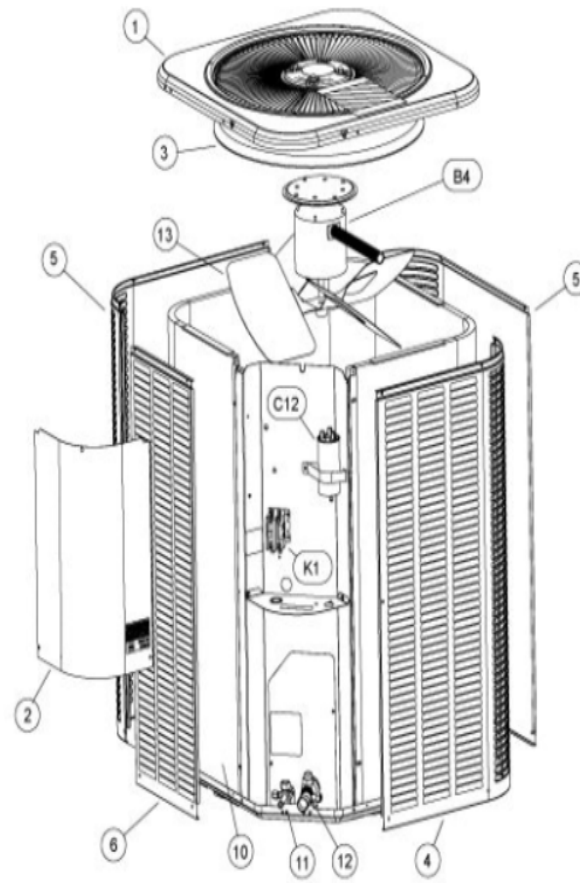

4AC13 SERIES

4AC13L Series

Revision Number - 1A

CABINET PARTS

Callout	Name	Quantity	Description
1	GUARD-FAN Cat #: 28W38 Model/Part #: R101214-01	1	GUARD-FAN: FLAT
2	PANEL-TOP Cat #: 11W87 Model/Part #: R20391806	1	PANEL-TOP (Large)
3	PANEL-CONTROL Cat #: 11W88 Model/Part #: R20419005	1	PANEL-CONTROL BOX
4	PANEL-CONTROL Cat #: 11W89 Model/Part #: R20611801	1	BOTTOM
5	COVER-CONTROL BOX Cat #: 11W70 Model/Part #: R20419104	1	COVER, CONTROL ACCESS
6	PANEL-LOWER Cat #: 11W92 Model/Part #: R20610804	1	PIPING
7	GUARD-COIL Cat #: 11W80 Model/Part #: R20418703	1	LOUVERED

CONTROL PANEL PARTS

Callout	Name	Quantity	Description
C12	CAPACITOR Cat #: 41W15 Model/Part #: 100335-43	1	"45+5MFD,370VAC"
K1	CONTACTOR Cat #: 95M56 Model/Part #: 100438-02	1	"SPST, 24V"

COOLING PARTS

Callout	Name	Quantity	Description
	KIT Cat #: 97M77 Model/Part #: 100484-23	1	-0.074
	MOUNT PKG-COMP Cat #: 54M63 Model/Part #: LB-106528	1	MOUNT PKG-COMP