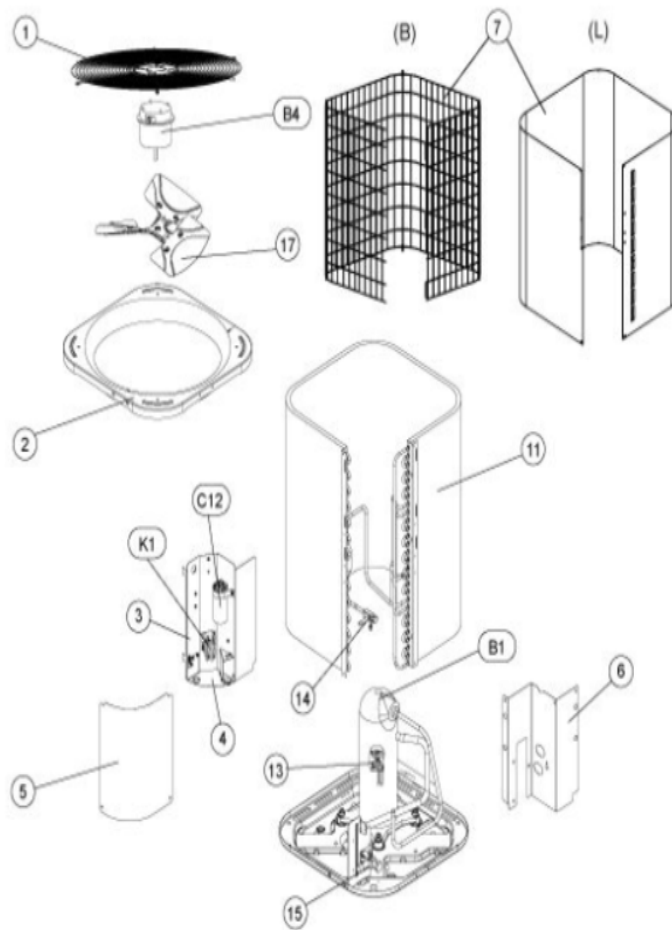

4AC13 SERIES

4AC13L Series

Revision Number - 1A

CABINET PARTS

Callout	Name	Quantity	Description
1	GUARD-FAN Cat #: 28W38 Model/Part #: R101214-01	1	GUARD-FAN: FLAT
2	PANEL-TOP Cat #: 11W87 Model/Part #: R20391806	1	PANEL-TOP (Large)
3	PANEL-CONTROL Cat #: 11W88 Model/Part #: R20419005	1	PANEL-CONTROL BOX
4	PANEL-CONTROL Cat #: 11W89 Model/Part #: R20611801	1	BOTTOM
5	COVER-CONTROL BOX Cat #: 11W70 Model/Part #: R20419104	1	COVER, CONTROL ACCESS
6	PANEL-LOWER Cat #: 17W16 Model/Part #: R20610801	1	PIPING
7	GUARD-COIL Cat #: 17W20 Model/Part #: R20418705	1	LOUVERED

CONTROL PANEL PARTS

Callout	Name	Quantity	Description
C12	CAPACITOR Cat #: 89M76 Model/Part #: 100335-08	1	"40+5MFD,370VAC"
K1	CONTACTOR Cat #: 95M55 Model/Part #: 100438-01	1	"SPST, 24V"

COOLING PARTS

Callout	Name	Quantity	Description
	KIT-RFC Cat #: 98M12 Model/Part #: 100484-12	1	-0.062
	HARNESS-COMPRESSOR Cat #: 15M35 Model/Part #: 15M3501	1	COMPRESSOR-MOLDED PLUG

Callout	Name	Quantity	Description
	MOUNT PKG-COMP Cat #: 54M63 Model/Part #: LB-106528	1	MOUNT PKG-COMP
	DRIER Cat #: 47W39 Model/Part #: R100214-05	1	FILTER DRIER
10	COIL-OUTDOOR Cat #: 28W39 Model/Part #: R20615101	1	ASSY- COIL (FORMED)
11	VALVE-SERVICE Cat #: 11W97 Model/Part #: R100355-01	1	"3/8"" LIQUID LINE"
12	VALVE-SERVICE Cat #: 11W95 Model/Part #: R100354-01	1	"3/4"" SUCTION LINE"
13	FAN Cat #: 28W34 Model/Part #: 100060-18	1	"1/2""BORE, 22""DIA, 3 BLADE"
B1	COMPRESSOR ZP24K5E-PFV Cat #: 27W16 Model/Part #: 100040-03	1	"2 TON,208-230/60/1,COPE"
B4	MOTOR-FAN Cat #: 97M50 Model/Part #: 100483-04	1	"1/10 HP, 1075 RPM, 208-230/60/1"
S4	SWITCH-HI PRESS-AUTO Cat #: 86M36 Model/Part #: 100087-01	1	"CUTOUT 590 PSIG, CUTIN 418 PSIG"