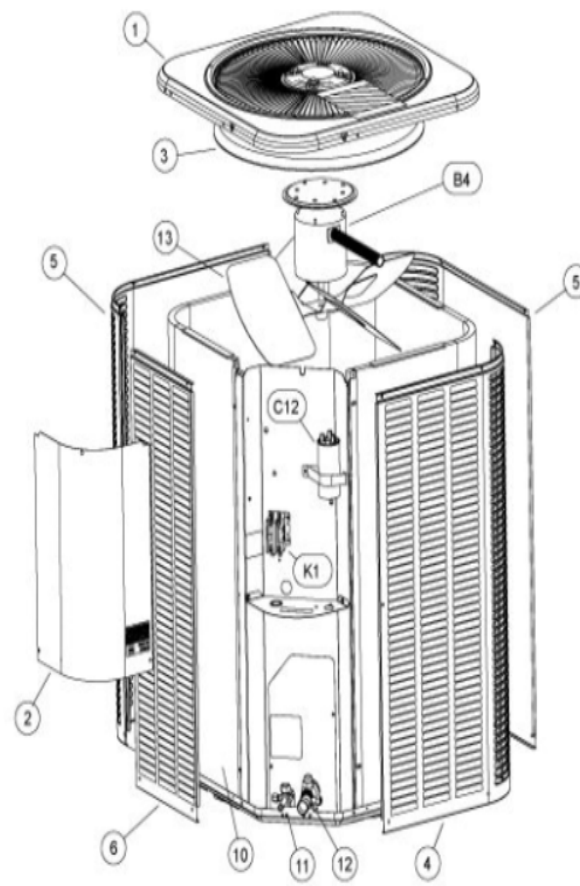

4AC13 SERIES

4AC13L Series

Revision Number - 1A

CABINET PARTS

Callout	Name	Quantity	Description
1	GUARD-FAN Cat #: 28W38 Model/Part #: R101214-01	1	GUARD-FAN: FLAT
2	PANEL-TOP Cat #: 11W87 Model/Part #: R20391806	1	PANEL-TOP (Large)
3	PANEL-CONTROL Cat #: 11W88 Model/Part #: R20419005	1	PANEL-CONTROL BOX
4	PANEL-CONTROL Cat #: 11W89 Model/Part #: R20611801	1	BOTTOM
5	COVER-CONTROL BOX Cat #: 11W70 Model/Part #: R20419104	1	COVER, CONTROL ACCESS
6	PANEL-LOWER Cat #: 17W16 Model/Part #: R20610801	1	PIPING
7	GUARD-COIL Cat #: 17W20 Model/Part #: R20418705	1	LOUVERED

CONTROL PANEL PARTS

Callout	Name	Quantity	Description
C12	CAPACITOR Cat #: 89M76 Model/Part #: 100335-08	1	"40+5MFD,370VAC"
K1	CONTACTOR Cat #: 95M55 Model/Part #: 100438-01	1	"SPST, 24V"

COOLING PARTS

Callout	Name	Quantity	Description
	KIT-RFC Cat #: 98M12 Model/Part #: 100484-12	1	-0.062
	HARNESS-COMPRESSOR Cat #: 15M35 Model/Part #: 15M3501	1	COMPRESSOR-MOLDED PLUG