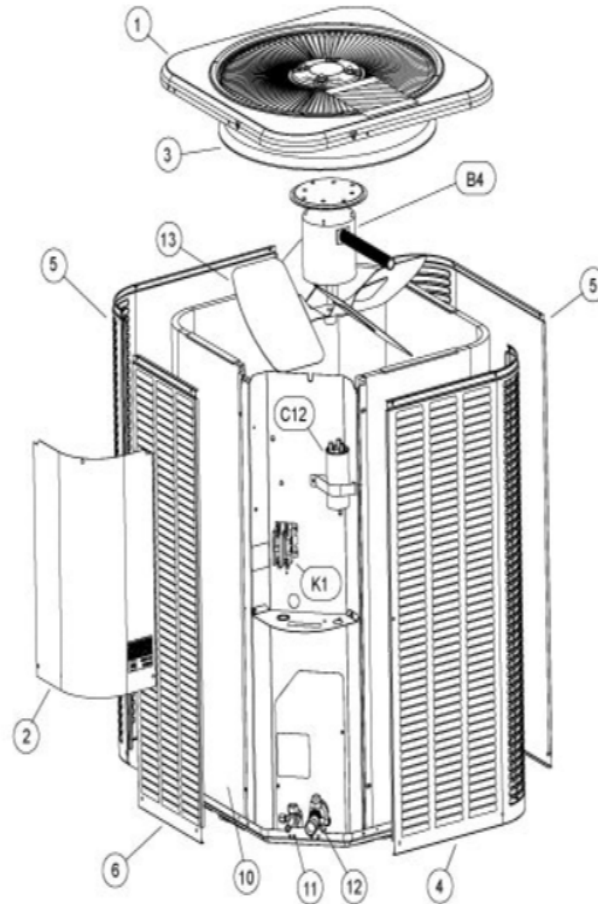

4AC13L Series

Revision Number - 10A

CABINET PARTS

Callout	Name	Quantity	Description
1	PANEL-TOP 24 X 24, DUCANE GRAY Cat #: 14X35 Model/Part #: 614378-02	1	PANEL-TOP 24 X 24, DUCANE GRAY
2	PANEL-CONTROL Cat #: 61W02 Model/Part #: 102073-02	1	COVER, CONTROL PANEL (DUCANE GRAY)
4	PANEL LOUVER RIGHT - 24B X 28H Cat #: 15J42 Model/Part #: 614375-05	1	PANEL LOUVER RIGHT - 24B X 28H
5	PANEL LOUVER CENTER - 24B X 28H Cat #: 15J54 Model/Part #: 614375-13	2	PANEL LOUVER CENTER - 24B X 28H
6	PANEL LOUVER LEFT 24 X 28 Cat #: 15J39 Model/Part #: 614375-02	1	PANEL LOUVER LEFT 24 X 28

CABINET PARTS - WARRANTY

Callout	Name	Quantity	Description
3	ORIFICE RING - 18X4 DEEP SMALL Cat #: 15Z68 Model/Part #: 100001-08	1	ORIFICE RING - 18X4 DEEP SMALL

CONTROL PANEL PARTS

Callout	Name	Quantity	Description
C12	CAPACITOR-FAN MTR Cat #: 89M77 Model/Part #: 100335-09	1	CAPACITOR 40 + 5 MFD @ 440V ROUND
K1	CONTACTOR Cat #: 95M55 Model/Part #: 100438-01	1	"SPST, 24V"