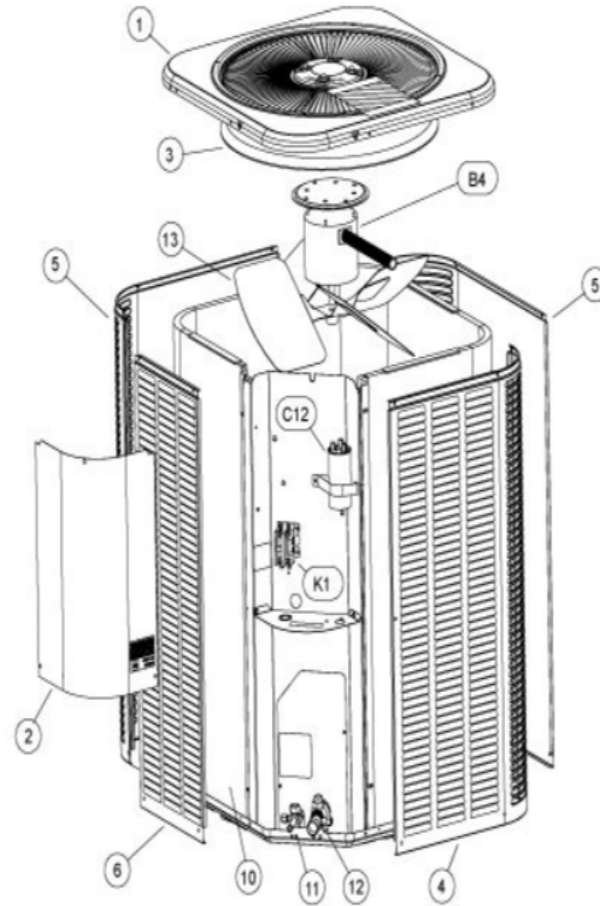

4AC13L Series

Revision Number - 3A

CABINET PARTS

Callout	Name	Quantity	Description
	PLATE-PATCH DUCANE GRAY Cat #: 83W74 Model/Part #: 102097-02	1	PLATE-PATCH DUCANE GRAY
1	PANEL-TOP Cat #: 61W03 Model/Part #: 102420-02	1	PANEL-TOP 24 X 24, DUCANE GRAY
2	PANEL-CONTROL Cat #: 61W02 Model/Part #: 102073-02	1	COVER, CONTROL PANEL (DUCANE GRAY)
3	ORIFICE Cat #: 95M53 Model/Part #: 100001-03	1	ORIFICE RING - 18X4 DEEP
4	PANEL - LOUVER (RIGHT) Cat #: 61W60 Model/Part #: 603087-01	1	PANEL - LOUVER (RIGHT)
5	PANEL - LOUVER (CENTER) Cat #: 61W63 Model/Part #: 603088-01	2	PANEL - LOUVER (CENTER)
6	PANEL - LOUVER (LEFT) Cat #: 61W66 Model/Part #: 603089-01	1	PANEL - LOUVER (LEFT)

CONTROL PANEL PARTS

Callout	Name	Quantity	Description
C12	CAPACITOR-FAN&RUN Cat #: 89M74 Model/Part #: 100335-06	1	CAPACITOR- FAN&RUN 35 / 5 MFD @ 440V ROUN
K1	CONTACTOR Cat #: 95M55 Model/Part #: 100438-01	1	"SPST, 24V"

COOLING PARTS

Callout	Name	Quantity	Description
	DRIER Cat #: 95M52 Model/Part #: 100214-03	1	DRIER: R410A - ONE WAY - 55G