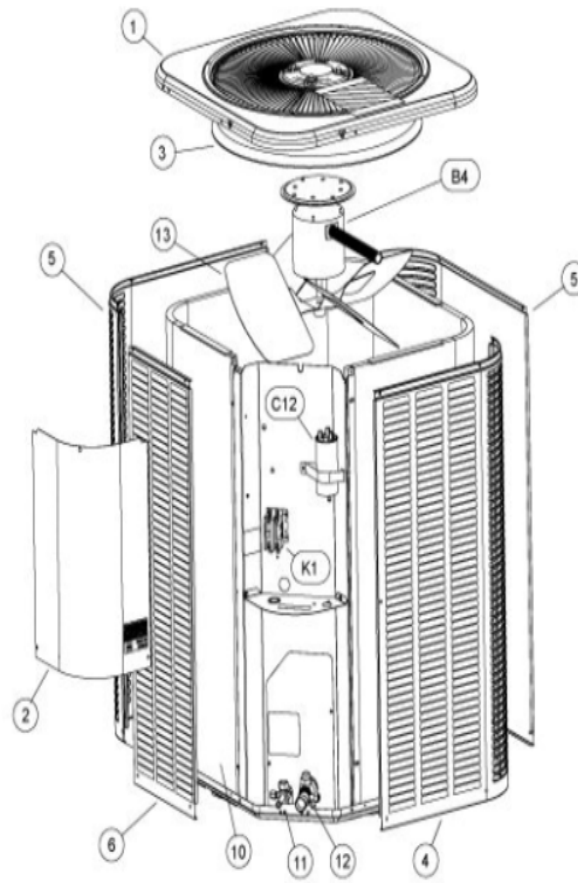

4AC13L Series

Revision Number - 1A

CABINET PARTS

Callout	Name	Quantity	Description
	KIT Cat #: 97M75 Model/Part #: 100484-08	1	-0.057
	MOUNT PKG-COMP Cat #: 54M63 Model/Part #: LB-106528	1	MOUNT PKG-COMP
1	GUARD-FAN Cat #: 30W88 Model/Part #: R101214-02	1	GUARD-FAN: FLAT, FOR 18" FAN
2	PANEL-TOP (11W86) Cat #: 11W86 Model/Part #: R20391706	1	PANEL-TOP (Small)
3	PANEL-CONTROL Cat #: 11W88 Model/Part #: R20419005	1	PANEL-CONTROL BOX
4	PANEL-CONTROL Cat #: 11W89 Model/Part #: R20611801	1	BOTTOM
5	COVER-CONTROL BOX Cat #: 11W70 Model/Part #: R20419104	1	COVER, CONTROL ACCESS
7	GUARD-COIL Cat #: 27W89 Model/Part #: R20418706	1	LOUVERED
17	FAN Cat #: 97M64 Model/Part #: 100060-03	1	"1/2" BORE, 18" DIA, 3 BLADE"
C12	CAPACITOR-DUAL Cat #: 89M73 Model/Part #: 100335-05	1	"35+5MFD,370VAC"
S4	SWITCH-HI PRESS-AUTO Cat #: 86M36 Model/Part #: 100087-01	1	"CUTOUT 590 PSIG, CUTIN 418 PSIG"

CONTROL PANEL PARTS

Callout	Name	Quantity	Description
K1	CONTACTOR Cat #: 95M55 Model/Part #: 100438-01	1	"SPST, 24V"