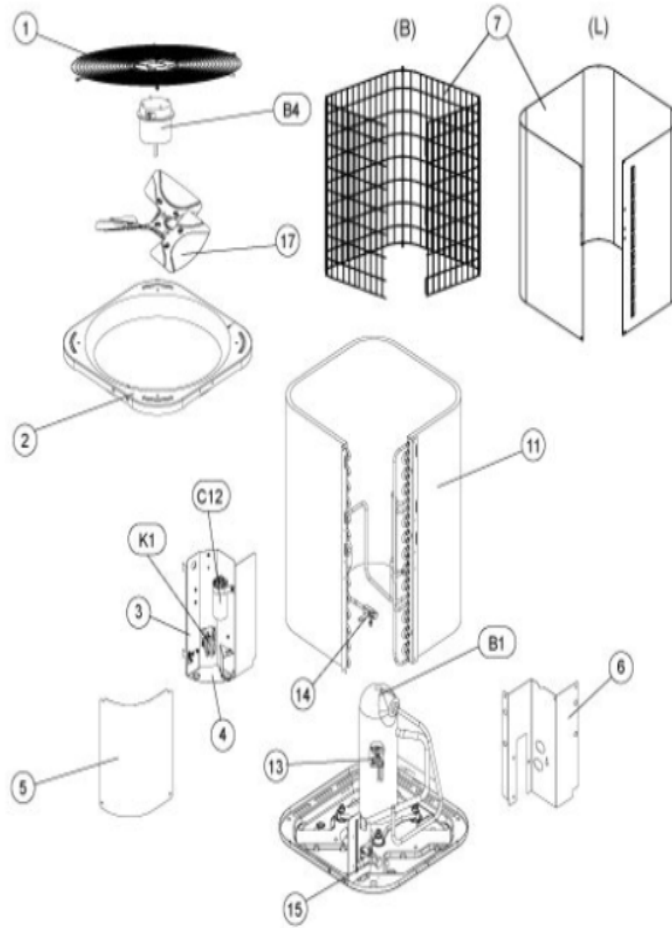

4AC13 SERIES