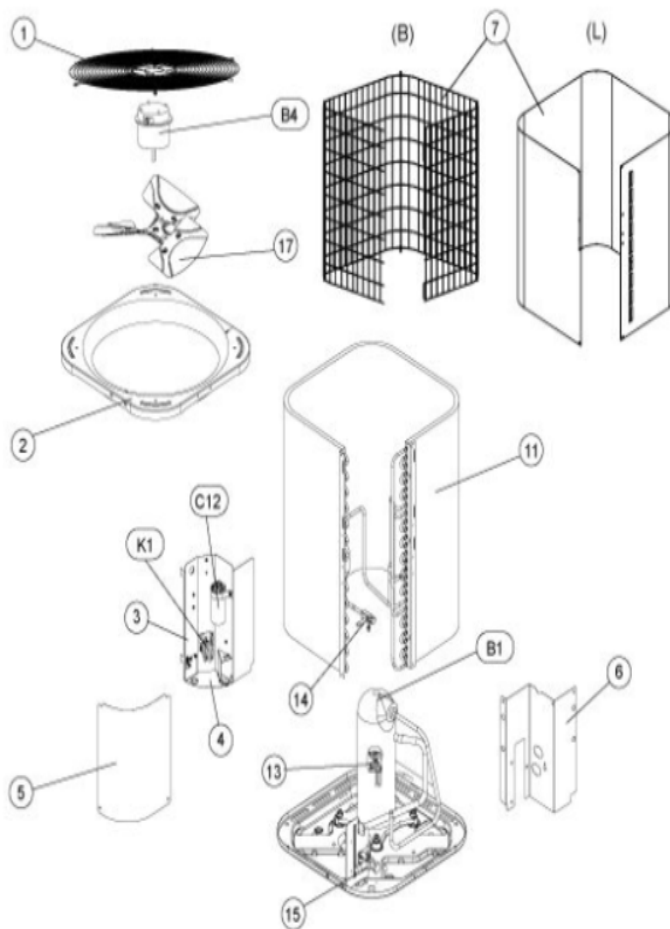

4AC13 SERIES

4AC13L Series

Revision Number - 1A

CABINET PARTS

Callout	Name	Quantity	Description
1	GUARD-FAN Cat #: 30W88 Model/Part #: R101214-02	1	GUARD-FAN: FLAT, FOR 18" FAN
2	PANEL-TOP (11W86) Cat #: 11W86 Model/Part #: R20391706	1	PANEL-TOP (Small)
3	PANEL-CONTROL Cat #: 11W88 Model/Part #: R20419005	1	PANEL-CONTROL BOX
4	PANEL-CONTROL Cat #: 11W89 Model/Part #: R20611801	1	BOTTOM
5	COVER-CONTROL BOX Cat #: 11W70 Model/Part #: R20419104	1	COVER, CONTROL ACCESS
6	PANEL-LOWER Cat #: 17W16 Model/Part #: R20610801	1	PIPING
7	GUARD-COIL Cat #: 27W89 Model/Part #: R20418706	1	LOUVERED

CONTROL PANEL PARTS

Callout	Name	Quantity	Description
C12	CAPACITOR-DUAL Cat #: 89M70 Model/Part #: 100335-02	1	"30+5MFD,370VAC"
K1	CONTACTOR Cat #: 95M55 Model/Part #: 100438-01	1	"SPST, 24V"

COOLING PARTS

Callout	Name	Quantity	Description
	KIT Cat #: 97M74 Model/Part #: 100484-06	1	-0.053
	MOUNT PKG-COMP Cat #: 54M63 Model/Part #: LB-106528	1	MOUNT PKG- COMP

Callout	Name	Quantity	Description
	DRIER Cat #: 47W39 Model/Part #: R100214-05	1	FILTER DRIER
10	COIL-OUTDOOR Cat #: 27W90 Model/Part #: R20612213	1	ASSY- COIL (FORMED)
13	HARNESS-COMPRESSOR Cat #: 15M35 Model/Part #: 15M3501	1	COMPRESSOR- MOLDED PLUG
14	VALVE-SERVICE Cat #: 11W97 Model/Part #: R100355-01	1	"3/8"" LIQUID LINE"
15	VALVE-SERVICE Cat #: 11W95 Model/Part #: R100354-01	1	"3/4"" SUCTION LINE"
17	FAN Cat #: 97M64 Model/Part #: 100060-03	1	"1/2""BORE, 18""DIA, 3 BLADE"
B1	COMPRESSOR Cat #: 97M52 Model/Part #: 100040-01	1	"1.5 TON,208- 230/60/1,COPE"
B4	MOTOR-FAN Cat #: 97M50 Model/Part #: 100483-04	1	"1/10 HP, 1075 RPM, 208- 230/60/1"
S4	SWITCH-HI PRESS-AUTO Cat #: 86M36 Model/Part #: 100087-01	1	"CUTOUT 590 PSIG, CUTIN 418 PSIG"