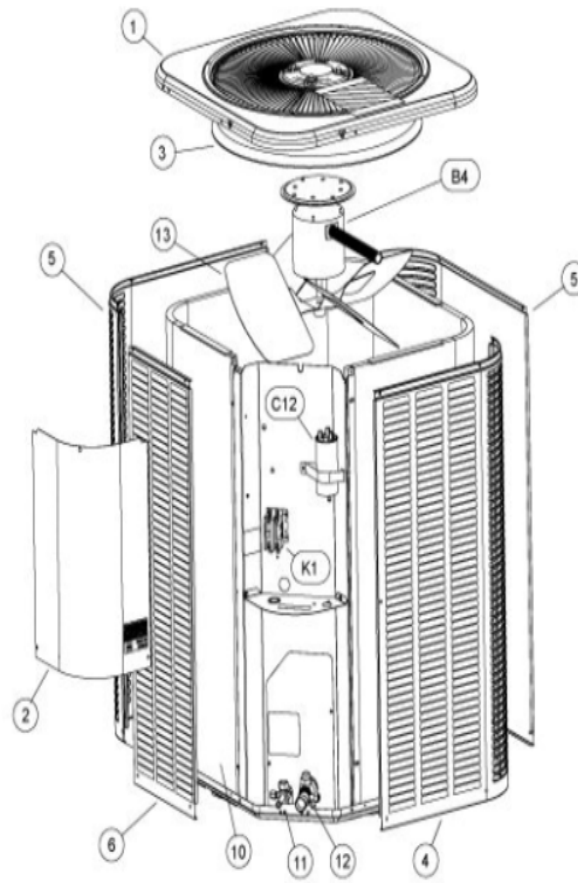

4AC13 SERIES

4AC13L Series

Revision Number - 1A

CABINET PARTS

Callout	Name	Quantity	Description
1	GUARD-FAN Cat #: 30W88 Model/Part #: R101214-02	1	GUARD-FAN: FLAT, FOR 18" FAN
2	PANEL-TOP (11W86) Cat #: 11W86 Model/Part #: R20391706	1	PANEL-TOP (Small)
3	PANEL-CONTROL Cat #: 11W88 Model/Part #: R20419005	1	PANEL-CONTROL BOX
4	PANEL-CONTROL Cat #: 11W89 Model/Part #: R20611801	1	BOTTOM
5	COVER-CONTROL BOX Cat #: 11W70 Model/Part #: R20419104	1	COVER, CONTROL ACCESS
6	PANEL-LOWER Cat #: 17W16 Model/Part #: R20610801	1	PIPING
7	GUARD-COIL Cat #: 27W89 Model/Part #: R20418706	1	LOUVERED

CONTROL PANEL PARTS

Callout	Name	Quantity	Description
C12	CAPACITOR-DUAL Cat #: 89M70 Model/Part #: 100335-02	1	"30+5MFD,370VAC"
K1	CONTACTOR Cat #: 95M55 Model/Part #: 100438-01	1	"SPST, 24V"

COOLING PARTS