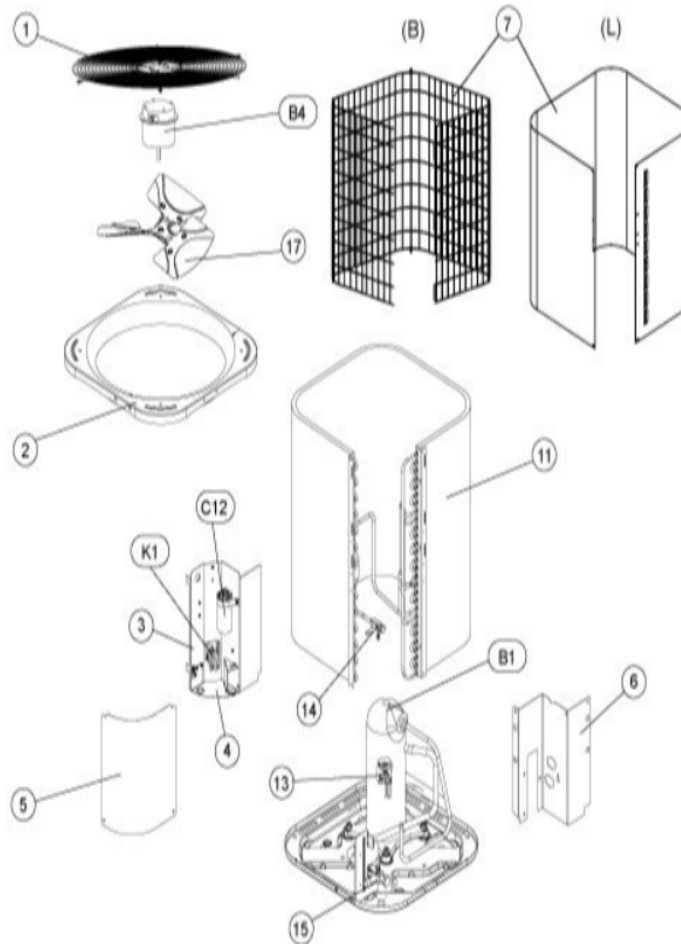

COOLING-CONDENSING
MARCH, 2009

4AC13 SERIES

Revision Number - 2A

CABINET PARTS

Callout	Name	Quantity	Description
	ORIFICE Cat #: 98M16 Model/Part #: 100001-01	1	ORIFICE RING (22 I.D. X 6)
	PUSH PIN-MESHING Cat #: 42W91 Model/Part #: 100230-06	5	PUSH PIN
	MESHING-COIL Cat #: 26W59 Model/Part #: 100231-42	1	"39" X 109" (CUT TO FIT)
2	PANEL-TOP Cat #: 61W05 Model/Part #: 102419-02	1	PANEL-TOP 28 X 28, DUCANE GRAY
3	PANEL-CONTROL Cat #: 61W02 Model/Part #: 102073-02	1	COVER, CONTROL PANEL (DUCANE GRAY)
6	PLATE-PATCH DUCANE GRAY Cat #: 83W75 Model/Part #: 102098-02	1	PLATE-PATCH DUCANE GRAY
7	GUARD-OUTDOOR COIL Cat #: 61W10 Model/Part #: 102466-02	1	GUARD-OUTDOOR COIL

CONTROL PANEL PARTS

Callout	Name	Quantity	Description
C12	CAPACITOR-FAN&RUN Cat #: 89M83 Model/Part #: 100335-15	1	CAPACITOR 45 + 10 MFD @ 440V ROUND
K1	CONTACTOR Cat #: 95M55 Model/Part #: 100438-01	1	"SPST, 24V"

COOLING PARTS

Callout	Name	Quantity	Description
	DRIER Cat #: 95M52 Model/Part #: 100214-03	1	DRIER: R410A - ONE WAY - 55G