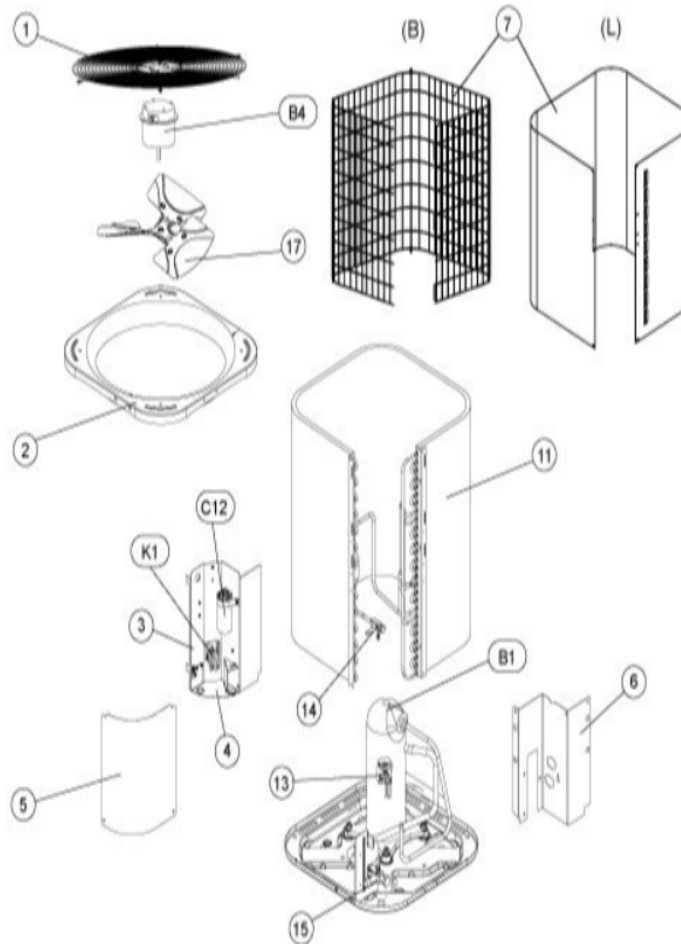

COOLING-CONDENSING
MARCH, 2009

4AC13 SERIES

Revision Number - 3A

CABINET PARTS

Callout	Name	Quantity	Description
	ORIFICE Cat #: 95M53 Model/Part #: 100001-03	1	ORIFICE RING - 18X4 DEEP
	PUSH PIN-MESHING Cat #: 42W91 Model/Part #: 100230-06	5	PUSH PIN
	MESHING-COIL Cat #: 26W59 Model/Part #: 100231-42	1	"39"" X 109"" (CUT TO FIT)
2	PANEL-TOP Cat #: 61W03 Model/Part #: 102420-02	1	PANEL-TOP 24 X 24, DUCANE GRAY
3	PANEL-CONTROL Cat #: 61W02 Model/Part #: 102073-02	1	COVER, CONTROL PANEL (DUCANE GRAY)
6	PLATE-PATCH DUCANE GRAY Cat #: 83W75 Model/Part #: 102098-02	1	PLATE-PATCH DUCANE GRAY
7	GUARD-OUTDOOR COIL Cat #: 61W08 Model/Part #: 102465-02	1	GUARD-OUTDOOR COIL

CONTROL PANEL PARTS

Callout	Name	Quantity	Description
C12	CAPACITOR-FAN MTR Cat #: 89M77 Model/Part #: 100335-09	1	CAPACITOR 40 + 5 MFD @ 440V ROUND
K1	CONTACTOR Cat #: 95M55 Model/Part #: 100438-01	1	"SPST, 24V"

COOLING PARTS

Callout	Name	Quantity	Description
	DRIER Cat #: 95M52 Model/Part #: 100214-03	1	DRIER: R410A - ONE WAY - 55G