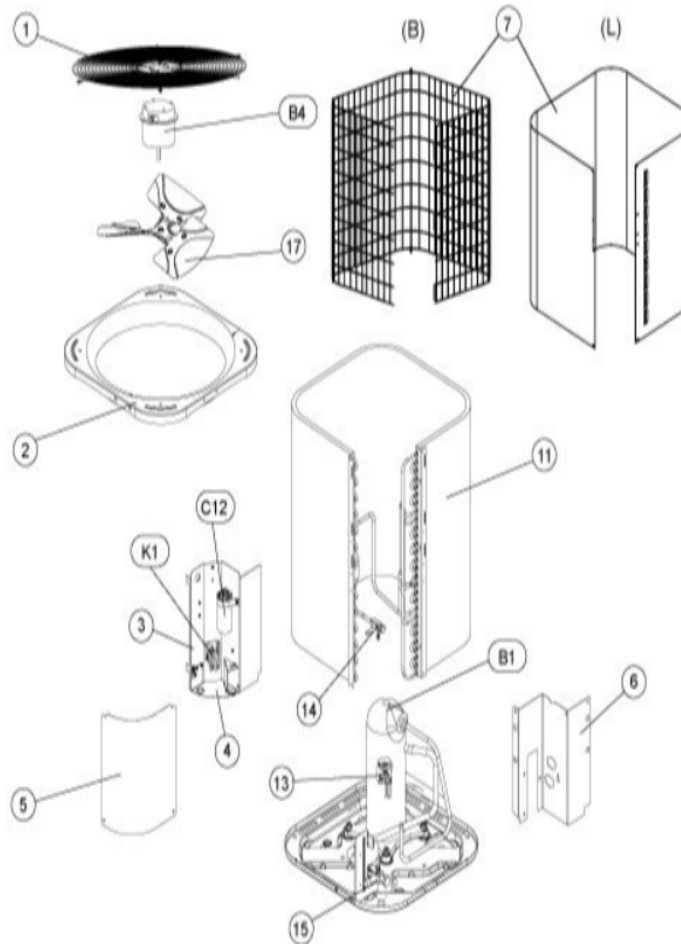

COOLING-CONDENSING
MARCH, 2009

4AC13 SERIES

Revision Number - 8A

CABINET PARTS

| Callout | Name | Quantity | Description |
|---------|--|----------|------------------------------------|
| | ORIFICE Cat #: 95M53 Model/Part #: 100001-03 | 1 | ORIFICE RING - 18X4 DEEP |
| | PUSH PIN-MESHING Cat #: 42W91 Model/Part #: 100230-06 | 5 | PUSH PIN |
| | MESHING-COIL Cat #: 26W59 Model/Part #: 100231-42 | 1 | 39" X 109" (CUT TO FIT) |
| 2 | PANEL-TOP 24 X 24, DUCANE GRAY Cat #: 91W52 Model/Part #: 102876-02 | 1 | PANEL-TOP 24 X 24, DUCANE GRAY |
| 3 | PANEL-CONTROL Cat #: 61W02 Model/Part #: 102073-02 | 1 | COVER, CONTROL PANEL (DUCANE GRAY) |
| 6 | PLATE-PATCH DUCANE GRAY Cat #: 83W74 Model/Part #: 102097-02 | 1 | PLATE-PATCH DUCANE GRAY |
| 7 | GUARD-EDGE Cat #: 103967-01 Model/Part #: 103967-01 | 1 | GUARD-EDGE |

CONTROL PANEL PARTS

| Callout | Name | Quantity | Description |
|---------|---|----------|--|
| C12 | CAPACITOR-FAN&RUN Cat #: 89M74 Model/Part #: 100335-06 | 1 | CAPACITOR-FAN&RUN 35 / 5 MFD @ 440V ROUN |
| K1 | CONTACTOR Cat #: 95M55 Model/Part #: 100438-01 | 1 | "SPST, 24V" |