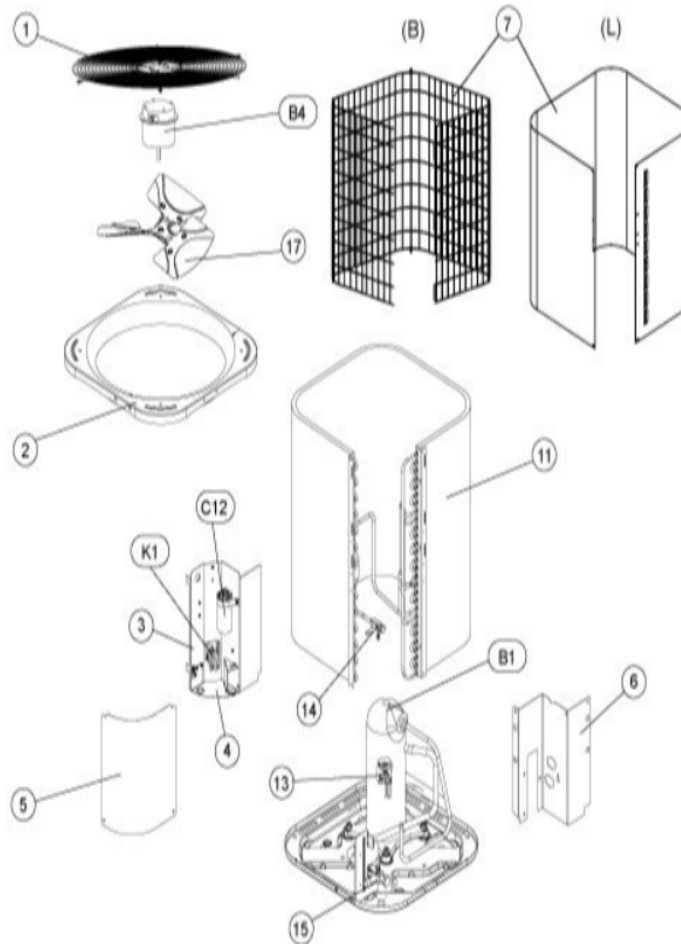

COOLING-CONDENSING
MARCH, 2009

4AC13 SERIES

Revision Number - 5A

CABINET PARTS

Callout	Name	Quantity	Description
	ORIFICE Cat #: 95M53 Model/Part #: 100001-03	1	ORIFICE RING - 18X4 DEEP
	PUSH PIN-MESHING Cat #: 42W91 Model/Part #: 100230-06	5	PUSH PIN
	MESHING-COIL Cat #: 26W59 Model/Part #: 100231-42	1	39" X 109" (CUT TO FIT)
2	PANEL-TOP Cat #: 61W03 Model/Part #: 102420-02	1	PANEL-TOP 24 X 24, DUCANE GRAY
3	PANEL-CONTROL Cat #: 61W02 Model/Part #: 102073-02	1	COVER, CONTROL PANEL (DUCANE GRAY)
6	PLATE-PATCH DUCANE GRAY Cat #: 83W74 Model/Part #: 102097-02	1	PLATE-PATCH DUCANE GRAY
7	GUARD-COIL Cat #: 61W07 Model/Part #: 102465-01	1	GUARD-OUTDOOR COIL

CONTROL PANEL PARTS

Callout	Name	Quantity	Description
C12	CAPACITOR-FAN&RUN Cat #: 89M74 Model/Part #: 100335-06	1	35 / 5 MFD @ 440V ROUND
K1	CONTACTOR Cat #: 95M55 Model/Part #: 100438-01	1	"SPST, 24V"

COOLING PARTS

Callout	Name	Quantity	Description
	DRIER Cat #: 95M52 Model/Part #: 100214-03	1	FILTER-DRIER: R410A - ONE WAY - 55G

Callout	Name	Quantity	Description
	KIT Cat #: 10W93 Model/Part #: 100484-04	1	KIT RFC ASSY (.051)
	COVER Cat #: 75W44 Model/Part #: 103048-02	1	THERMISTOR COVER SWITCH ASSEMBLY
	MOUNT PKG-COMP Cat #: 54M63 Model/Part #: LB-106528	1	MOUNT PKG-COMP
11	COIL-OUTDOOR Cat #: 36W51 Model/Part #: LB-87170DL	1	ASSY-REPAIR PART (COIL)
13	HARNES-COMP (REPAIR) Cat #: 44W62 Model/Part #: 102111-01	1	HARNES -WIRE
14	VALVE-SERVICE Cat #: 10W32 Model/Part #: 100432-01	1	VALVE SERVICE 3/8
15	VALVE-SERVICE Cat #: 10W33 Model/Part #: 100432-02	1	VALVE SERVICE 3/4
17	FAN Cat #: 98M18 Model/Part #: 100060-07	1	FAN 18 INCH - 3 BLADE 27 PITCH CCW
B1	COMPRESSOR APA016KAA Cat #: 81W55 Model/Part #: 101995-09	1	COMPRESSOR APA016KAA
B4	MOTOR-FAN Cat #: 47W86 Model/Part #: 100483-23	1	MOTOR-FAN 1/10 HP 208-230 VOLT
S173	SWITCH-THERMAL Cat #: 75W43 Model/Part #: 103048-01	1	THERMISTOR SWITCH ASSEMBLY
S4	SWITCH-HI PRESS-MANUAL Cat #: 42W41 Model/Part #: 100103-03	1	SWITCH-PRESSURE (HIGH-MANUAL)