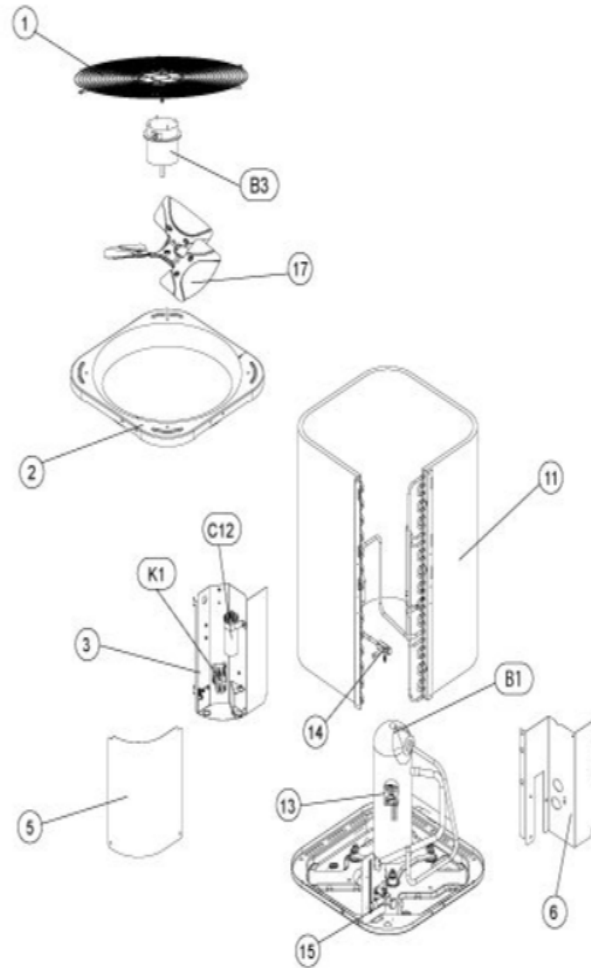

COOLING-CONDENSING
NOVEMBER, 2006

2AC14 SERIES

Revision Number - 1

CABINET PARTS

Callout	Name	Quantity	Description
	NUT-CAP Cat #: 85M56 Model/Part #: 100094-01	4	MOTOR
	GUARD-COIL Cat #: 17W20 Model/Part #: R20418705	1	LOUVERED
1	GUARD-FAN Cat #: 28W38 Model/Part #: R101214-01	1	GUARD-FAN: FLAT
2	PANEL-TOP Cat #: 11W87 Model/Part #: R20391806	1	PANEL-TOP (Large)
3	PANEL-CONTROL Cat #: 11W88 Model/Part #: R20419005	1	PANEL-CONTROL BOX
5	COVER-CONTROL BOX Cat #: 11W70 Model/Part #: R20419104	1	COVER, CONTROL ACCESS
6	PANEL-LOWER Cat #: 17W16 Model/Part #: R20610801	1	PIPING

CONTROL PANEL PARTS

Callout	Name	Quantity	Description
C12	CAPACITOR-DUAL Cat #: 89M73 Model/Part #: 100335-05	1	"35+5MFD,370VAC"
C23	CAPACITOR-START Cat #: 28W51 Model/Part #: 20400402	1	CAPACITOR 145-174 MFD @ 250V ROUND
K1	CONTACTOR Cat #: 95M55 Model/Part #: 100438-01	1	"SPST, 24V"
R1	RELAY-POTENTIAL Cat #: 28W50 Model/Part #: 20400301	1	START RELAY

COOLING PARTS

Callout	Name	Quantity	Description
	DRIER-FILTER Cat #: 17W12 Model/Part #: 100215-02	1	"3/8""
	MOUNT PKG-COMP Cat #: 54M63 Model/Part #: 54M63	1	LB-106528 COMPRESSOR MTG KIT
	VALVE-EXPANSION (R-22) Cat #: 56J19 Model/Part #: LB-85759F	1	INDOOR
11	COIL-OUTDOOR Cat #: 28W39 Model/Part #: R20615101	1	ASSY- COIL (FORMED)
13	HARNESS-COMPRESSOR Cat #: 15M35 Model/Part #: 15M3501	1	COMPRESSOR- MOLDED PLUG
14	VALVE-SERVICE Cat #: 11W97 Model/Part #: R100355-01	1	"3/8"" LIQUID LINE"
15	VALVE-SERVICE Cat #: 11W95 Model/Part #: R100354-01	1	"3/4"" SUCTION LINE"
17	FAN Cat #: 28W34 Model/Part #: 100060-18	1	"1/2""BORE, 22""DIA, 3 BLADE"
B4	MOTOR-FAN Cat #: 97M50 Model/Part #: 100483-04	1	"1/10 HP, 1075 RPM, 208-230/60/1"