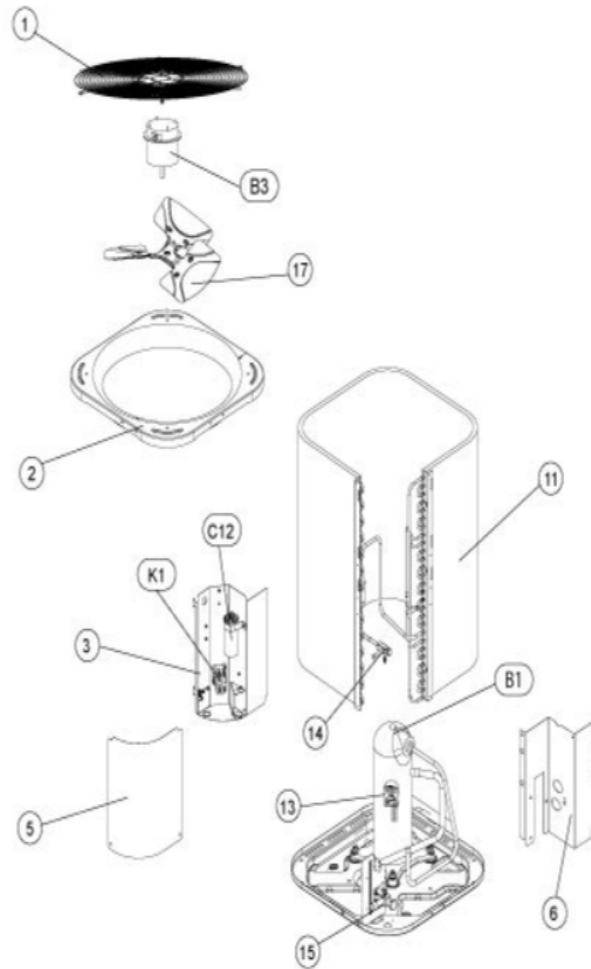

### 2AC14 SERIES

Revision Number - 1A

## CABINET PARTS

Callout	Name	Quantity	Description
	NUT-CAP Cat #: 85M56 Model/Part #: 100094-01	4	MOTOR
	MESHING-COIL Cat #: 26W59 Model/Part #: 100231-42	1	"39" X 109" (CUT OT FIT)
	PUSH PIN-MESHING Cat #: 26W29 Model/Part #: R100230-01	8	PUSH PIN
	GUARD-COIL Cat #: 17W19 Model/Part #: R100331-06	1	WIRE MESH
1	GUARD-FAN Cat #: 28W38 Model/Part #: R101214-01	1	GUARD-FAN: FLAT
2	PANEL-TOP Cat #: 11W87 Model/Part #: R20391806	1	PANEL-TOP (Large)
3	PANEL-CONTROL Cat #: 11W88 Model/Part #: R20419005	1	PANEL-CONTROL BOX
5	COVER-CONTROL BOX Cat #: 11W70 Model/Part #: R20419104	1	COVER, CONTROL ACCESS
6	PANEL-LOWER Cat #: 17W17 Model/Part #: R20610805	1	PIPING

## CONTROL PANEL PARTS

Callout	Name	Quantity	Description
C12	CAPACITOR Cat #: 89M85 Model/Part #: 100335-17	1	"60+7.5MFD,440VAC"
K1	CONTACTOR Cat #: 95M55 Model/Part #: 100438-01	1	"SPST, 24V"