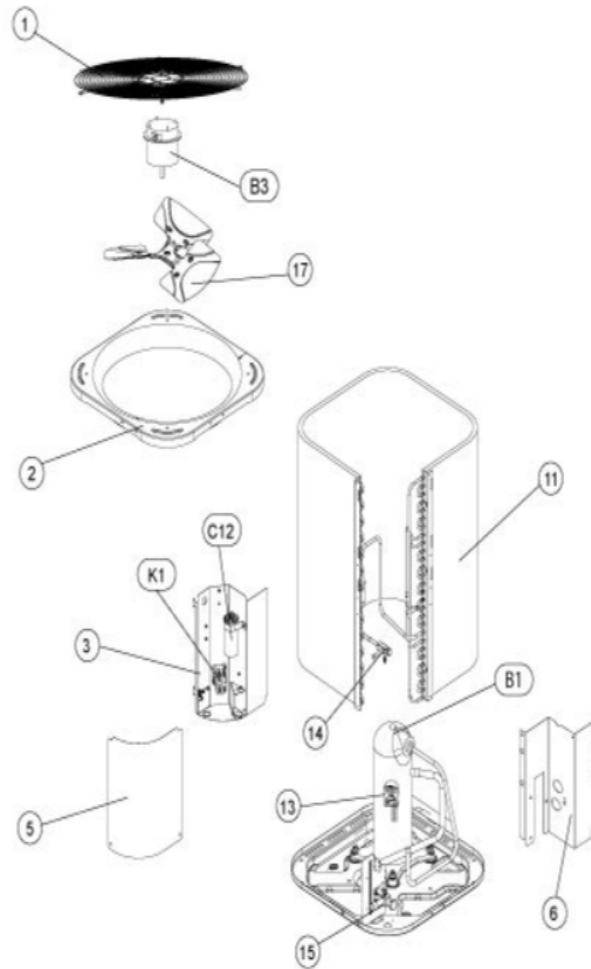

### 2AC14 SERIES

Revision Number - 1A

## CABINET PARTS

Callout	Name	Quantity	Description
	NUT-CAP Cat #: 85M56 Model/Part #: 100094-01	4	MOTOR
	MESHING-COIL Cat #: 26W59 Model/Part #: 100231-42	1	"39" X 109" (CUT OT FIT)
	PUSH PIN-MESHING Cat #: 26W29 Model/Part #: R100230-01	8	PUSH PIN
	GUARD-COIL Cat #: 11W74 Model/Part #: R100331-04	1	WIRE MESH
1	GUARD-FAN Cat #: 28W38 Model/Part #: R101214-01	1	GUARD-FAN: FLAT
2	PANEL-TOP Cat #: 11W87 Model/Part #: R20391806	1	PANEL-TOP (Large)
3	PANEL-CONTROL Cat #: 11W88 Model/Part #: R20419005	1	PANEL-CONTROL BOX
5	COVER-CONTROL BOX Cat #: 11W70 Model/Part #: R20419104	1	COVER, CONTROL ACCESS
6	PANEL-LOWER Cat #: 11W91 Model/Part #: R20610803	1	PIPING

## CONTROL PANEL PARTS

Callout	Name	Quantity	Description
C12	CAPACITOR Cat #: 89M79 Model/Part #: 100335-11	1	"45+5MFD,370VAC"
K1	CONTACTOR Cat #: 95M55 Model/Part #: 100438-01	1	"SPST, 24V"